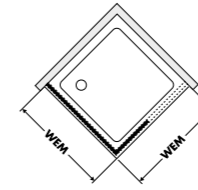

Top view, hinged left

Made to measure

WM	Height up to	Order number hinged left	Order number hinged right	078 Chrome Glossy 751 Clear with CareTec Pro
180-1000	2300	463.195700.1000	463.205700.1000	2.316,-
1001-1800	2300	463.195700.1800	463.205700.1800	2.669,-

Special features

Glasses	Extra charge	Various	Extra charge
783 Fine Satin with CareTec Pro	270,-	062 Wall profile Platinum Silver Glossy	94,-
794 Carbon with CareTec Pro	155,-	070 Wall profile Silver Matt	94,-
801 Partial Fine Satin with CareTec Pro	270,-	079 Fitting colour Chrome Matt	173,-
804 Optiwhite Clear with CareTec Pro	198,-	Level compensation as from 11 mm	131,-
Glass treatment as per drawing: bevel/cut out	280,-	752700 Wall mounting glue set	111,-

Notes

Glass Partial Fine Satin 801: The glass will be coated vertically centred to an overall height of 900 mm. Special dimensions on request.

Crossbar: Standard as illustrated. Further options on request. The crossbars used increase the product height by approx. 30 mm.

Wall connection: On request, the installation can be delivered with wall connection profiles, at an extra charge (see overview).

Shower panel height: Unless otherwise ordered, Collection 3C is supplied in a standard height of 2000 mm. Special heights of up to 2300 mm at no extra charge.

Configurator