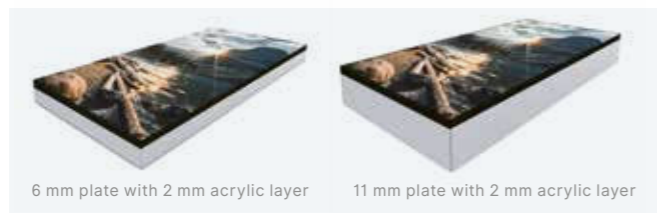

Models

6 mm plate with 2 mm acrylic layer

11 mm plate with 2 mm acrylic layer

Overview

- Personal pictures or photos from a database (e.g. XXL-size on stock.adobe.com) possible
- All pictures will be checked for realisation
- Delivery time 4-5 weeks after choosing the picture

Technical information

- Picture quality: Please use our DPI-calculator (see left) for an initial check of the desired picture
- Maximum plate size in special dimension: 1500 x 2500 mm
- Minimum resolution: 76 DPI

DPI-Calculator