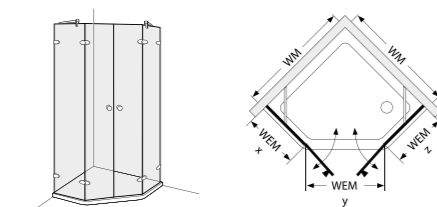

DUSCHOLUX

Collection 2 Five

with 2 swing doors

View

Top view

Made to measure

WM	Check list key	Entry width	Height up to	Order number	062 Platinum Silver Glossy 551 Clear
900	500	596	2100	243.500020.900	3.013,-
	520	656		243.520020.900	
	521	578		243.521020.900	
	522	462		243.522020.900	
	524	544		243.524020.900	
1000	600	596	243.600020.1000	3.077,-	
	601	542	243.601020.1000		
	621	642	243.621020.1000		

Special features

Glasses	Extra charge	Various	Extra charge
751 Clear with CareTec Pro	178,-	062 Wall profile Platinum Silver Glossy	182,-
583 Fine Satin	333,-	Level compensation as from 11 mm	131,-
783 Fine Satin with CareTec Pro	511,-	752701 Wall mounting glue set	222,-
594 Carbon	247,-		
794 Carbon with CareTec Pro	425,-		
601 Partial Fine Satin	333,-		
801 Partial Fine Satin with CareTec Pro	511,-		
602 Mirror	376,-		
802 Mirror with CareTec Pro	554,-		
604 Optiwhite Clear	198,-		
804 Optiwhite Clear with CareTec Pro	376,-		
Glass treatment as per drawing: bevel/cut out	280,-		

Notes

Crossbar: Due to stability reasons a 45° crossbar for both sides will be included.

Wall connection: On request, the system can be supplied with a wall connection profile at an extra charge (see table).

Shower panel height: Unless otherwise ordered, Collection 2 is supplied in a standard height of 1900 mm.

Special heights of up to 2100 mm at no extra charge.