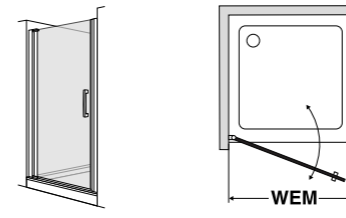

Allegra 2 Swing door

in recess

View, hinged left

Top view, hinged left

Note

Handle with profile colour 070 and 278 in Chrome Glossy, with profile colour 248 in Black Matt.

Standard

WM	WEM	Entry width	Height	Order number hinged left	Order number hinged right	070 Silver Matt 551 Clear
700	675-705	590	2000	487.113021	487.113022	817,-
750	725-755	640	2000	487.114021	487.114022	837,-
800	775-805	690	2000	487.115021	487.115022	856,-
900	875-905	790	2000	487.117021	487.117022	896,-
1000	975-1005	890	2000	487.119021	487.119022	947,-

Made to measure

Special width up to	Special height up to	Order number hinged left	Order number hinged right	070 Silver Matt 551 Clear
1000	2100	487.110001	487.110002	1.115,-

Special features

Glasses	Extra charge	Various	Extra charge
751 Clear with CareTec Pro	89,-	278 Silver Glossy	
594 Carbon	155,-	248 Black Matt	80,-
794 Carbon with CareTec Pro	244,-	752700 Wall mounting glue set	111,-
601 Partial Fine Satin	306,-		
801 Partial Fine Satin with CareTec Pro	395,-		
602 Mirror	344,-		
802 Mirror with CareTec Pro	433,-		
816 Fine Satin	306,-		
816 Satin with CareTec Pro	395,-