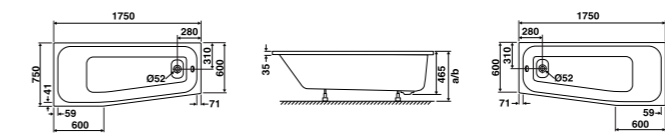

Piccolo 157/158

bathtub for small bathrooms

Top view 608.157000

View 608.157000

Top view 608.158000

Bathtub

Length	Width	Depth	Effective volume liter	Weight kg	Order number	Price 001 White Glossy
1750	750/600	430	220	25	608.157000	972,-
1750	600/750	430	220	25	608.158000	

Accessory

	Order number	Price
Geberit push-control drain and overflow fitting	699.330220	216,-
Multiplex drain and overflow fitting with water inlet	699.330240	522,-
Multiplex drain and overflow fitting	699.330230	179,-
Bathtub feet (adjustable from 130 - 185 mm)	699.900110	65,-
Bath anchor (set of 3)	699.900300	47,-

Note

Installation height: a = installation height bathtub min. 580 mm/max. 620 mm.

Features: 4-5 mm sanitary acrylic, GFK-reinforced.

Content
Shower walls

Content
PanElle Wall
panelling, bathtubs
and shower floors

Service

Accessories
Shower walls

Accessories
Bathtubs

Viva

Collection

Air

Bella Vita

Allegra

Walk-in solutions

Shower walls for
bathtubs

Step-in Pure
Bath solutions

PanElle
Wall panelling

Individual bathtubs

Prime-line
Bathtubs

Savona
Shower floors

Fjord
Shower floors

Free Base 2
Shower floors

Individual
shower floors

Accessories and
cleaning

Individual-
Bathtubs

Individual-
Bathtubs