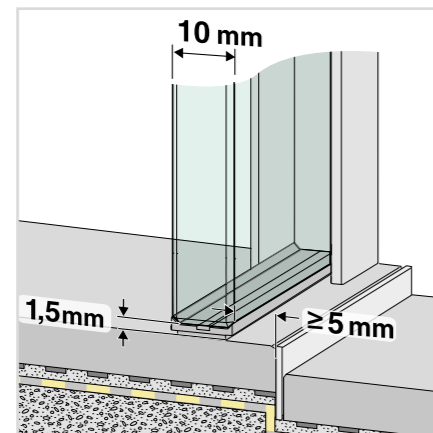

Content

Shower walls

Content

PanElle Wall panelling, bathtubs and shower floors

Service

Accessories

Shower walls

Accessories

Bathtubs

Viva

Collection

Air

Bella Vita

Allegra

Walk-in solutions

Shower walls for bathtubs

Step-in Pure Bath solutions

PanElle Wall panelling

Individual bathtubs

Prime-line Bathtubs

Savona Shower floors

Fjord Shower floors

Free Base 2 Shower floors

Individual shower floors

Accessories and cleaning

Technical information

Cross section installation situation bottom profile, hinged left