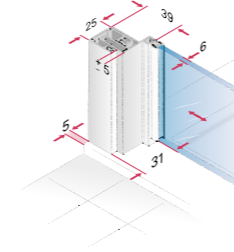

Door panel closing side