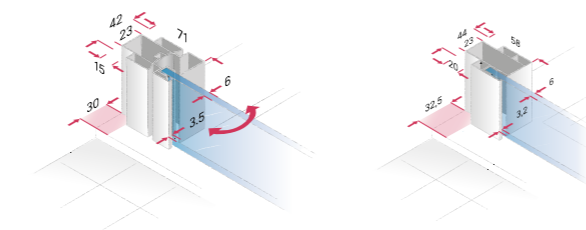

Door panel fixation side

Fixed panel and side panel