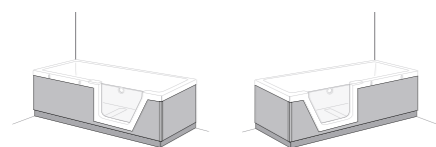

DUSCHOLUX

Step-in Pure

PanElle apron, front and rear panel

View 608.301100 /
608.300100 / 608.302100

View 608.301200 /
608.300200 / 608.302200

Standard

	Length / Width	608.301100 608.300100 608.302100	608.301200 608.300200 608.302200	Price for standard colour
PanElle apron, front and rear panel incl. underlay in same colour	1600 x 750	699.081073	699.081074	1.505,-
	1700 x 750	699.081071	699.081072	
	1800 x 800	699.081075	699.081076	

Made to measure

	Length / Width	Order number	Price 001 White
Optional underlay for front and rear, white	1600 x 750	699.081140	340,-
	1700 x 750	699.081100	
	1800 x 800	699.081150	

Note

Apron colour: For apron colours see equipment table (page 354).

Profile colour: 278 Silver Platinum Glossy