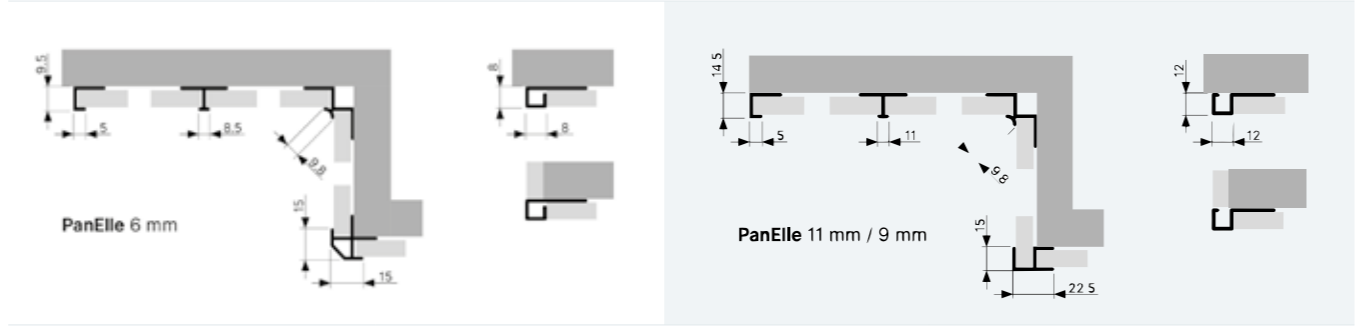

- Content Shower walls
- Content PanElle Wall panelling, bathtubs and shower floors
- Service
- Accessories Shower walls
- Accessories Bathtubs
- Viva
- Collection
- Air
- Bella Vita
- Allegra
- Walk-in solutions
- Shower walls for bathtubs
- Step-in Pure Bath solutions
- PanElle Wall panelling
- Individual bathtubs
- Prime-line Bathtubs
- Savona Shower floors
- Fjord Shower floors
- Free Base 2 Shower floors
- Individual shower floors
- Accessories and cleaning