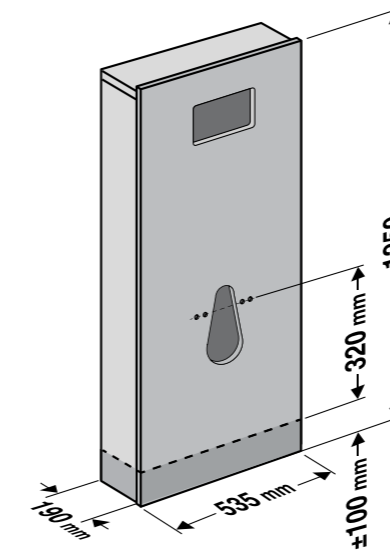

WC-Panelling Tece