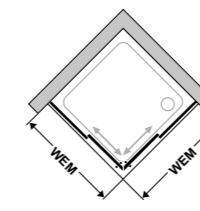

Bella Vita C Sliding door

for corner entry, 2-panelled

View

Top view

Standard

WM	WEM from ... to	Entry width	Height	Order number hinged left	Order number hinged right	070 Silver Matt 751 Clear with CareTec Pro Price per side	074 Silver Silk Matt 751 Clear with CareTec Pro Price per side
800	795-805	447	2000	459.425020	459.435020	738,-	738,-
900	895-905	518	2000	459.427020	459.437020	766,-	766,-
1000	995-1005	589	2000	459.429020	459.439020	809,-	809,-
1200	1195-1205	730	2000	459.421220	459.431220	880,-	880,-
1400	1395-1405	872	2000	459.421420	459.431420	950,-	950,-