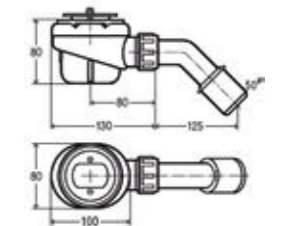

Drain fitting 90 mm, drain capacity 38.4 L/min 699.330170.078