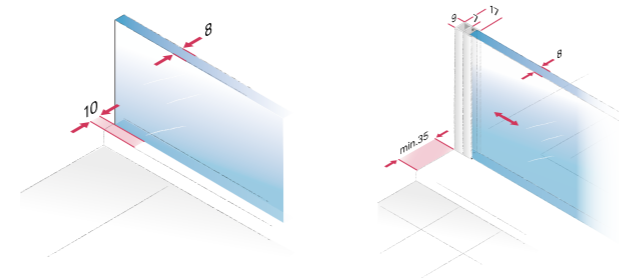

Extra charge

Fixed panel and side panel

Door panel closing side

Viva Sliding door

in recess, 2-panelled

Made to measure

Width up to	Height up to	Order number hinged left	Order number hinged right	070 Silver Matt 751 Clear with CareTec Pro	062 Platinum Silver Glossy 751 Clear with CareTec Pro
-1400	2100	470.117200.1400	470.127200.1400	1.832,-	2.063,-
1401-1700	2100	470.117200.1700	470.127200.1700	1.920,-	2.151,-
1701-2000	2100	470.117200.2000	470.127200.2000	2.006,-	2.237,-

Special features

Glasses	Extra charge	Various	Extra charge
783 Fine Satin with CareTec Pro	306,-	Decorative inserts*	0,-
794 Carbon with CareTec Pro	232,-	752700 Wall mounting glue set	111,-
801 Partial Fine Satin with CareTec Pro	306,-		
802 Mirror with CareTec Pro	344,-		
821 Terra with CareTec Pro	232,-		
Glass treatment as per drawing: bevel/cut out	227,-		

Note

Shower panel height: Standard height 2000 mm. Special height up to 2100 mm without extra charge.
Glass Partial Fine Satin 801: The glass will be coated vertically centred to an overall height of 900 mm. Special dimensions on request.
Decorative insert*: Please see page 27 when ordering your chosen decorative inserts. The Viva sliding door will be delivered without decorative inserts unless ordered otherwise.

Viva Sliding door

Walk-in in recess, 2-panelled

Made to measure

Width up to	Height up to	Order number hinged left	Order number hinged right	070 Silver Matt 751 Clear with CareTec Pro	062 Platinum Silver Glossy 751 Clear with CareTec Pro
-1400	2100	470.197100.1400	470.207100.1400	1.951,-	2.182,-
1401-1700	2100	470.197100.1700	470.207100.1700	2.038,-	2.269,-
1701-2000	2100	470.197100.2000	470.207100.2000	2.125,-	2.356,-

Special features

Glasses	Extra charge	Various	Extra charge
783 Fine Satin with CareTec Pro	306,-	Decorative inserts*	0,-
794 Carbon with CareTec Pro	232,-	752700 Wall mounting glue set	111,-
801 Partial Fine Satin with CareTec Pro	306,-		
802 Mirror with CareTec Pro	344,-		
821 Terra with CareTec Pro	232,-		
Glass treatment as per drawing: bevel/cut out	227,-		

Note

Shower panel height: Standard height 2000 mm. Special height up to 2100 mm without extra charge.
Glass Partial Fine Satin 801: The glass will be coated vertically centred to an overall height of 900 mm. Special dimensions on request.
Decorative insert*: Please see page 27 when ordering your chosen decorative inserts. The Viva sliding door will be delivered without decorative inserts unless ordered otherwise.