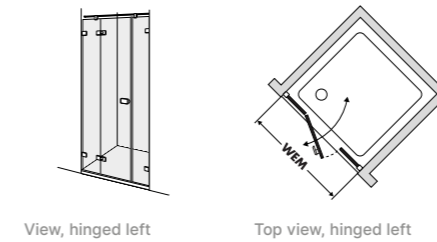

Collection 3C Swing door

in recess with fixed panel and side panel in line

Made to measure

WM	Width door panel	Height up to	Order number hinged left	Order number hinged right	078 Chrome Glossy 751 Clear with CareTec Pro
550-1000	200-1000	2200	463.115700.1000	463.125700.1000	2.911,-
1001-1800	200-1000	2200	463.115700.1800	463.125700.1800	3.349,-

Special features

Glasses	Extra charge	Various	Extra charge
783 Fine Satin with CareTec Pro	403,-	062 Wall profile Platinum Silver Glossy	188,-
794 Carbon with CareTec Pro	232,-	070 Wall profile Silver Matt	188,-
801 Partial Fine Satin with CareTec Pro	403,-	079 Fitting colour Chrome Matt	203,-
804 Optiwhite Clear with CareTec Pro	297,-	Level compensation as from 11 mm	131,-
Glass treatment as per drawing: bevel/cut out	280,-	752700 Wall mounting glue set	111,-