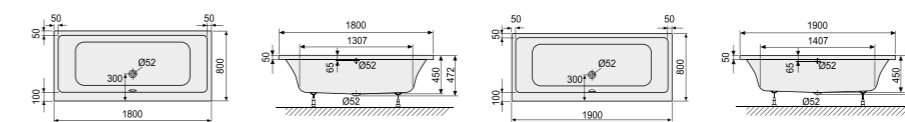

Prime-line 262/263

Rectangular bathtub Duoform

Top view 615.262000

View 615.262000

Top view 615.263000

View 615.263000

Bathtub

Length	Width	Depths	Effective volume liter	Weight kg	Frame / panel	Order number	Price 001 White Glossy
1800	800	450	185	24	-/-	615.262000	846,-
1900		205	27	615.263000		861,-	

Accessory

	Colour	Order number	Price
Multiplex Trio drain and overflow fitting with water supply	078 Chrome Glossy	699.970010	522,-
Multiplex Trio drain and overflow fitting	078 Chrome Glossy	699.979000	179,-
Bathtub feet (adjustable from 130 - 185 mm)		699.900150	70,-
Bath anchor (set of 3)		699.900300	47,-
Bore-holes for filling fixtures (according to specification)		699.902900	98,-
Bore-holes for handles		699.900900	103,-
Handle	078 Chrome Glossy	699.310010	153,-

Note

Installation height: a = installation height bathtub min. 600 mm/max. 655 mm.

Note

Installation height: a = installation height bathtub min. 600 mm/max. 655 mm.