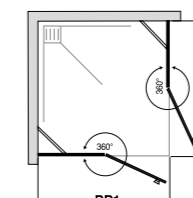

Top view

Made to measure

Width BR 1 from ... to	Width BR 2 from ... to	Width FT from ... to	Width TT1 from ... to	Height up to	Order number hinged left	Order number hinged right	062 Platinum Silver Glossy 551 Clear Price per side
700-1500	700-1500	180-1000	100-500	2100	297.420020	297.430020	2.193,-

Special features

Glasses	Extra charge per side	Various	Extra charge per side
751 Clear with CareTec Pro	89,-	062 Wall profile Platinum Silver Glossy	91,-
583 Fine Satin	270,-	Level compensation as from 11 mm	131,-
783 Fine Satin with CareTec Pro	359,-	752700 Wall mounting glue set	111,-
594 Carbon	155,-		
794 Carbon with CareTec Pro	244,-		
601 Partial Fine Satin	270,-		
801 Partial Fine Satin with CareTec Pro	359,-		
602 Mirror	302,-		
802 Mirror with CareTec Pro	391,-		
604 Optiwhite Clear	198,-		
804 Optiwhite Clear with CareTec Pro	287,-		
Glass treatment as per drawing: bevel/cut out	280,-		

Notes

Wall connection: On request, the system can be supplied with a wall connection profile at an extra charge (see table).

Shower panel height: Unless otherwise ordered, Collection 2 is supplied in a standard height of 1900 mm. Special heights of up to 2100 mm at no extra charge.

Range of installation: Can be combined with swing door 3-panelled for 5-panelled corner entry.

Content
Shower walls

Content
PanElle Wall
panelling, bathtubs
and shower floors

Service

Accessories
Shower walls

Accessories
Bathtubs

Viva

Collection

Air

Bella Vita

Allegra

Walk-in solutions

Shower walls for
bathtubs

Step-in Pure
Bath solutions

PanElle
Wall panelling

Individual bathtubs

Prime-line
Bathtubs

Savona
Shower floors

Fjord
Shower floors

Free Base 2
Shower floors

Individual
shower floors

Accessories and
cleaning

Collection 2

Collection 2