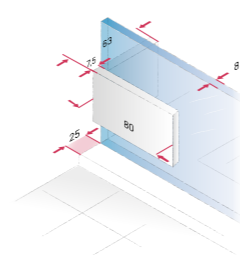

Fixed panel and side panel