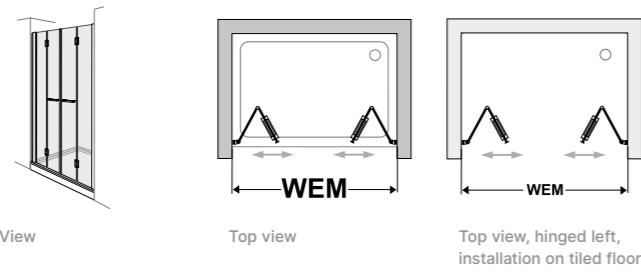

DUSCHOLUX

Bella Vita 3 Pivot folding door

in recess, 4-panelled

Standard

WM	WEM from ... to	Entrance width	Height	Order number	070 Silver Matt 751 Clear with CareTec Pro	062 Silver Glossy 751 Clear with CareTec Pro
1300	1270-1310	1005	2000	341.341320	2.524,-	3.534,-
1400	1370-1410	1105	2000	341.341420		
1500	1470-1510	1205	2000	341.341520		
1600	1570-1610	1305	2000	341.341620		
1700	1670-1710	1405	2000	341.341720		
1800	1770-1810	1505	2000	341.341820		