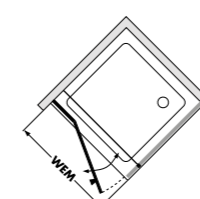

Top view, hinged left

Made to measure

WEM until	Height up to	Order number hinged left	Order number hinged right	062 Platinum Silver Glossy 551 Clear
1000	2100	239.120021.1000	239.120022.1000	1.835,-
1500		239.120021.1500	239.120022.1500	2.066,-

Special features

Glasses	Extra charge	Various	Extra charge
751 Clear with CareTec Pro	89,-	062 Wall profile Platinum Silver Glossy	91,-
583 Fine Satin	270,-	Level compensation as from 11 mm	131,-
783 Fine Satin with CareTec Pro	359,-	752700 Wall mounting glue set	111,-
594 Carbon	155,-		
794 Carbon with CareTec Pro	244,-		
601 Partial Fine Satin	270,-		
801 Partial Fine Satin with CareTec Pro	359,-		
602 Mirror	302,-		
802 Mirror with CareTec Pro	391,-		
604 Optiwhite Clear	198,-		
804 Optiwhite Clear with CareTec Pro	287,-		

Notes

Width fixed panel: Standard width of fixed panel 212 mm, on request (without extra charge) other widths are available (min. 180 mm). Width door glass max. 900mm.

Wall connection: On request, the system can be supplied with a wall connection profile at an extra charge (see table). Please quote with order.

Shower panel height: Unless otherwise ordered, Collection 2 is supplied in a standard height of 1900 mm. Special heights of up to 2100 mm at no extra charge.

Content
Shower walls

Content
PanElle Wall
panelling, bathtubs
and shower floors

Service

Accessories
Shower walls

Accessories
Bathtubs

Viva

Collection

Air

Bella Vita

Allegra

Walk-in solutions

Shower walls for
bathtubs

Step-in Pure
Bath solutions

PanElle
Wall panelling

Individual bathtubs

Prime-line
Bathtubs

Savona
Shower floors

Fjord
Shower floors

Free Base 2
Shower floors

Individual
shower floors

Accessories and
cleaning