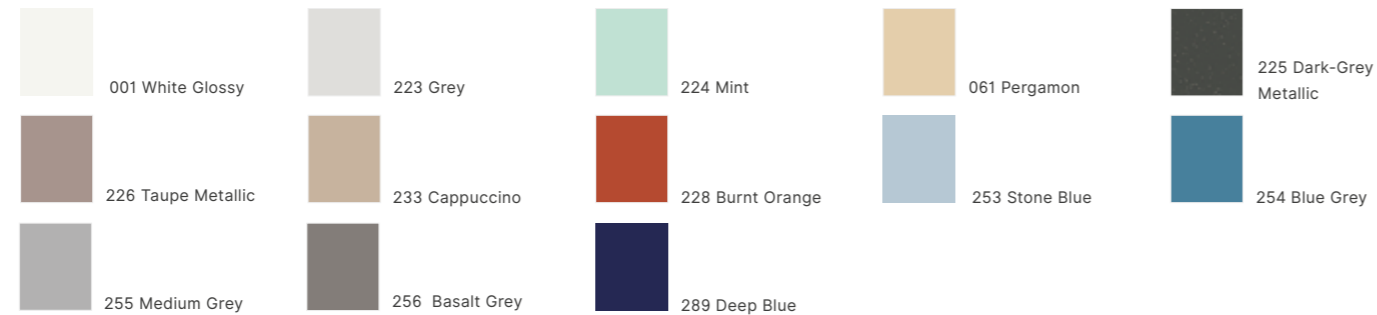

076 Black Glossy

221 Brown Sand

220 Grey Sky

237 Cement Grey

Apron colours Step-in Pure

Glasses shower walls

551 Clear
751 Clear with CareTec Pro

594 Carbon
794 Carbon with CareTec Pro