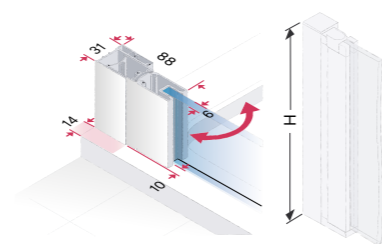

Miscellaneous

Towel rail, colours 070 / 278 / 248 (752062) factory fitting	Extra charge
Towel rail, colours 070 / 278 / 248 (752274) for retrospective self-fitting	See accessories page
Towel rail (Special length), colours 070 / 278 / 248 (752275) for retrospective self-fitting	