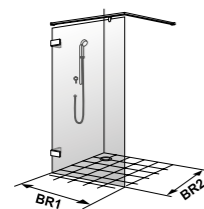

DUSCHOLUX

Collection 2

Walk-in Variant C2L 2

View, hinged left

Made to measure

Width BR 1 from ... to	Width BR 2 from ... to	Height up to	Order number hinged left	Order number hinged right	062 Platinum Silver Glossy 551 Clear
200-1200	700-1500	2100	369.020001	369.020002	1.424,-
1201-1600	700-1500	2100	369.020001	369.020002	1.624,-

Special features

Glasses	Extra charge	Various	Extra charge
751 Clear with CareTec Pro	99,-	062 Wall profile Platinum Silver Glossy	182,-
583 Fine Satin	270,-	Level compensation as from 11 mm	131,-
783 Fine Satin with CareTec Pro	369,-	752701 Wall mounting glue set	222,-
594 Carbon	155,-		
794 Carbon with CareTec Pro	254,-		
601 Partial Fine Satin	270,-		
801 Partial Fine Satin with CareTec Pro	369,-		
602 Mirror	302,-		
802 Mirror with CareTec Pro	401,-		
604 Optiwhite Clear	198,-		
804 Optiwhite Clear with CareTec Pro	297,-		
Glass treatment as per drawing: bevel/cut out	280,-		

Notes

Wall connection: On request, the system can be supplied with a wall connection profile at an extra charge (see table).

Shower panel height: Unless otherwise ordered, Collection 2 is supplied in a standard height of 1900 mm.

Special heights of up to 2100 mm at no extra charge.