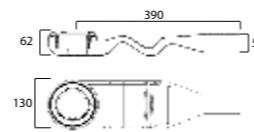

Drain fitting ultra-flat 90 mm, drain capacity 42 L/min 699.330250.078.

Content Shower walls

Content PanElle Wall panelling, bathtubs and shower floors

Service

Accessories Shower walls

Accessories Bathtubs

Viva

Collection

Air

Bella Vita

Allegra

Walk-in solutions

Shower walls for bathtubs

Step-in Pure Bath solutions

PanElle Wall panelling

Individual bathtubs

Prime-line Bathtubs

Savona Shower floors

Fjord Shower floors

Free Base 2 Shower floors

Individual shower floors

Accessories and cleaning