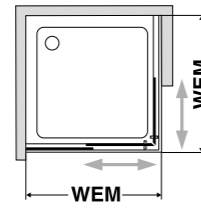

Top view, hinged right

Made to measure

Special width up to	Special height up to	Order number facing wall left	Order number facing wall right	070 Silver Matt 751 Clear with CareTec Pro Price per side	278 Silver Glossy 751 Clear with CareTec Pro Price per side
1000	2100			990,-	1.221,-
1200	2000	420.82000X	420.83000X		
1500				1.056,-	1.287,-

X: 0 = Mounting on shower floor / X: 5 = Mounting on tiled floor

Special features

Glasses	Extra charge per side	Various	Extra charge per side
783 Fine Satin with CareTec Pro	201,-	248 Black Matt	625,-
794 Carbon with CareTec Pro	155,-	252 Stainless Steel Finish	625,-
801 Partial Fine Satin with CareTec Pro	201,-	Level compensation until 11 mm	131,-
802 Mirror with CareTec Pro	302,-	752700 Wall mounting glue set	111,-
813 Mastercarré with CareTec Pro	201,-		
Glass treatment as per drawing: bevel/cut out	227,-