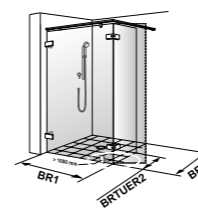

Special heights of up to 2100 mm at no extra charge.

Collection 2

Walk-in Variant C2L 6

View, hinged left

Made to measure

Width BR 1 from ... to	Width BR 2 from ... to	Width door 2 (BRTUER2)	Height up to	Order number hinged left	Order number hinged right	062 Platinum Silver Glossy 551 Clear
200-1200	700-2000	300-500	2100	369.060001	369.060002	2.582,-