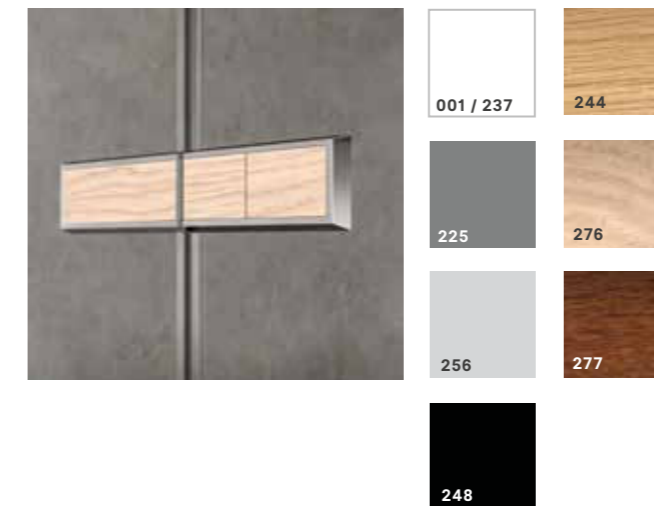

DUSCHOLUX

Viva Swing door

Content
Shower walls

Content
PanElle Wall
panelling, bathtubs
and shower floors

Service

Accessories
Shower walls

Accessories
Bathtubs

Viva

Collection

Air

Bella Vita

Allegra

Walk-in solutions

Shower walls for
bathtubs

Step-in Pure
Bath solutions

PanElle
Wall panelling

Individual bathtubs

Prime-line
Bathtubs

Savona
Shower floors

Fjord
Shower floors

Free Base 2
Shower floors

Individual
shower floors

Accessories and
cleaning

Viva

Viva

Features

- Frameless shower wall with 8 mm glass thickness
- Fitting colours of Chrome Glossy, White Glossy, Black Glossy, Black Matt and Stainless Steel Finish
- DUSCHOLUX CareTec® Pro glass finishing included
- Fittings with PanElle in glass look and customisable with real wood decorative inlay
- Internally flush surfaces for easy cleaning
- Swing doors open inwards and outwards
- Slim magnetic closure made of aluminium
- Lift-and-lower mechanism for easy opening and closing
- Optional wall profiles for an extended adjustment range
- Shower wall height up to 2200 mm

Basic features

	Colours of hinge and fittings	Glasses	Decorative inserts	Colour of water deflector strip
062 Platinum Silver Glossy				●
078 Chrome Glossy	●		●	
751 Clear with CareTec Pro		●		

Special features

	Decorative inserts	Colours of hinge and fittings	Colour of water deflector strip
001 PanElle White Glossy	○		
225 PanElle Dark-Grey Metallic	○		
256 PanElle Basalt Grey	○		
078 Chrome Glossy	○		
248 Black Matt	○	○	○
252 Stainless Steel Finish	○	○	○
244 Oak	○		
276 Wild White Oak	○		
277 Walnut	○		
237 White Matt		○	
001 White Glossy			○

Other decorative inserts for PanElle Individual available on request. The decorative inserts can be replaced later.

Models

More installation examples on page 46.