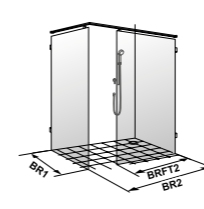

Collection 2

Walk-in Variant C2L 4

View, hinged left

Made to measure

Width BR 1 from ... to	Width BR 2 from ... to	Width fix panel 2 (BRFT2) from ... to	Height up to	Order number hinged left	Order number hinged right	062 Platinum Silver Glossy 551 Clear
200-1200	700-2000	200-1200	2100	369.040001	369.040002	2.163,-

Special features

Glasses	Extra charge	Various	Extra charge
751 Clear with CareTec Pro	198,-	062 Wall profile Platinum Silver Glossy	182,-
583 Fine Satin	661,-	Level compensation as from 11 mm	131,-
783 Fine Satin with CareTec Pro	859,-	752701 Wall mounting glue set	222,-
594 Carbon	310,-		
794 Carbon with CareTec Pro	508,-		
601 Partial Fine Satin	661,-		
801 Partial Fine Satin with CareTec Pro	859,-		
602 Mirror	604,-		
802 Mirror with CareTec Pro	802,-		
604 Optiwhite Clear	330,-		
804 Optiwhite Clear with CareTec Pro	528,-		
Glass treatment as per drawing: bevel/cut out	280,-		

Notes

Wall connection: On request, the system can be supplied with a wall connection profile at an extra charge (see table).

Shower panel height: Unless otherwise ordered, Collection 2 is supplied in a standard height of 1900 mm.

Special heights of up to 2100 mm at no extra charge.

Content
Shower walls

Content
PanElle Wall
panelling, bathtubs
and shower floors

Service

Accessories
Shower walls

Accessories
Bathtubs

Viva

Collection

Air

Bella Vita

Allegra

Walk-in solutions

Shower walls for
bathtubs

Step-in Pure
Bath solutions

PanElle
Wall panelling

Individual bathtubs

Prime-line
Bathtubs

Savona
Shower floors

Fjord
Shower floors

Free Base 2
Shower floors

Individual
shower floors

Accessories and
cleaning