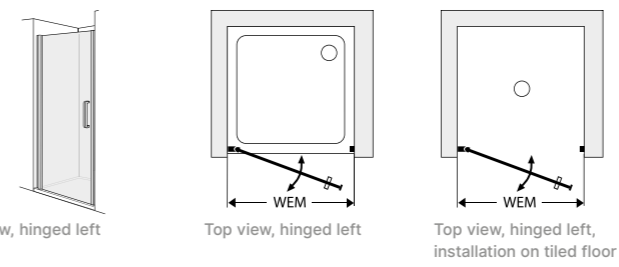

Bella Vita 3 Swing door

in recess

Notes

Swing doors: Swing doors are opening inwards and outwards.

Standard

WM	WEM from ... to	Entrance width	Height	Order number hinged left	Order number hinged right	070 Silver Matt 751 Clear with Care-Tec Pro	062 Silver Glossy 751 Clear with CareTec Pro
700	675-705	552	2000	340.113021	340.113022		
750	725-755	602	2000	340.114021	340.114022	1.228,-	1.720,-
800	775-805	652	2000	340.115021	340.115022		
900	875-905	752	2000	340.117021	340.117022	1.247,-	1.746,-
1000	975-1005	852	2000	340.119021	340.119022		