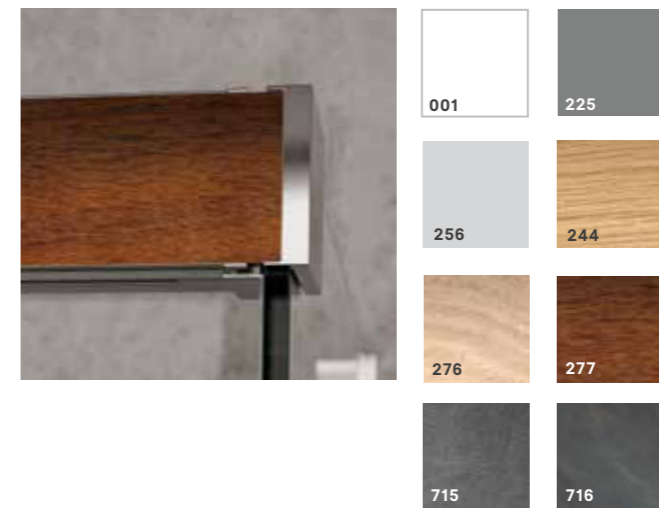

Special features

	Decorative inserts	Colour of water deflector strip
001 PanElle White Glossy	○	
225 PanElle Dark-Grey Metallic	○	
256 PanElle Basalt Grey	○	
244 Oak	○	
276 Wild White Oak	○	
277 Walnut	○	
715 PanElle Stone Quartz	○	
716 PanElle Stone Graphite	○	
001 White Glossy		○

Other decorative inserts for PanElle Individual available on request. The decorative inserts can not be replaced later. The surfaces of the PanElle Stone decorative inserts are not homogeneous due to the natural stone.