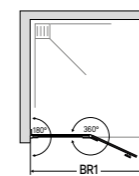

Top view, hinged left

Made to measure

WEM	Height up to	Order number hinged left	Order number hinged right	062 Platinum Silver Glossy 551 Clear
-900	2100	297.110021.900	297.110022.900	1.989,-
901-1200	2100	297.110021.1200	297.110022.1200	2.093,-

Special features

Glasses	Extra charge
751 Clear with CareTec Pro	89,-
583 Fine Satin	270,-
783 Fine Satin with CareTec Pro	359,-
594 Carbon	155,-
794 Carbon with CareTec Pro	244,-
601 Partial Fine Satin	270,-
801 Partial Fine Satin with CareTec Pro	359,-
602 Mirror	302,-
802 Mirror with CareTec Pro	391,-
604 Optiwhite Clear	198,-
804 Optiwhite Clear with CareTec Pro	287,-

Notes

Shower panel height: Unless otherwise ordered, Collection 2 is supplied in a standard height of 1900 mm. Special heights of up to 2100 mm at no extra charge.

Content
Shower walls

Content
PanElle Wall
panelling, bathtubs
and shower floors

Service

Accessories
Shower walls

Accessories
Bathtubs

Viva

Collection

Air

Bella Vita

Allegra

Walk-in solutions

Shower walls for
bathtubs

Step-in Pure
Bath solutions

PanElle
Wall panelling

Individual bathtubs

Prime-line
Bathtubs

Savona
Shower floors

Fjord
Shower floors

Free Base 2
Shower floors

Individual
shower floors

Accessories and
cleaning