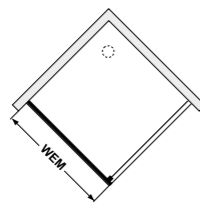

Top view, hinged left

Standard

Width	Height	Order number hinged left	Order number hinged right	062 Platinum Silver Glossy 551 Clear
900	2000	239.267231	239.267232	1.145,-
1000		239.269231	239.269232	1.179,-
1200		239.262231	239.262232	1.251,-
1400		239.264231	239.264232	1.319,-

Special features

Glasses	Extra charge	Various	Extra charge
751 Clear with CareTec Pro	89,-	752700 Wall mounting glue set	111,-

Notes

Crossbar: A 90° crossbar is included in the length of 1000 mm.

Wall connecting profile: A wall connection profile compensates wall angles of + / -7 mm. Floor slope adjustment possible up to a max. 3 mm.