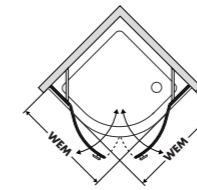

Top view

Made to measure

WM	Entry width all radiuses	Height	Order number radius 500 mm	Order number radius 550 mm	078 Chrome Glossy 751 Clear with CareTec Pro
855-900	860	2000	463.215220.900	463.215250.0900	3.832,-
901-1200	860	2000	463.215220.1200	463.215250.1200	4.069,-

Special features

Colours	Extra charge	Various	Extra charge
062 Wall profile Platinum Silver Glossy	188,-	Level compensation as from 11 mm	131,-
070 Wall profile Silver Matt	188,-	752701 Wall mounting glue set	222,-
079 Fitting colour Chrome Matt	250,-		
Glass treatment as per drawing: bevel/cut out	280,-		

Notes

Crossbar: The height is increased by 30 mm due to the crossbar.

Wall connection: On request, the installation can be delivered with wall connection profiles, at an extra charge (see table).

Configurator

Content
Shower walls

Content
PanElle Wall
panelling, bathtubs
and shower floors

Service

Accessories
Shower walls

Accessories
Bathtubs

Viva

Collection

Air

Bella Vita

Allegra

Walk-in solutions

Shower walls for
bathtubs

Step-in Pure
Bath solutions

PanElle
Wall panelling

Individual bathtubs

Prime-line
Bathtubs

Savona
Shower floors

Fjord
Shower floors

Free Base 2
Shower floors

Individual
shower floors

Accessories and
cleaning

Collection 3C

Collection 3C