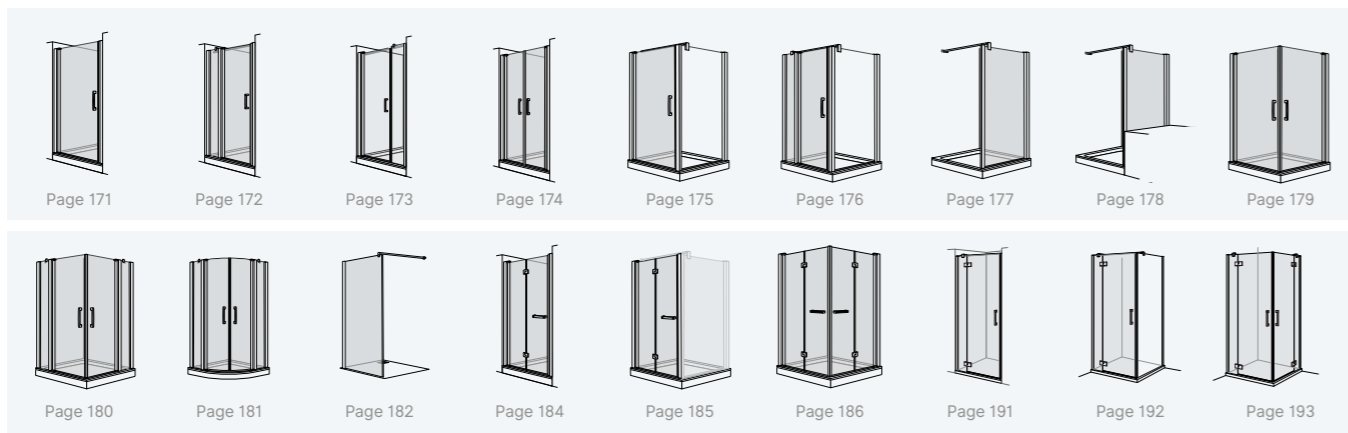

Models

Allegra
Allegra 2

Allegra
Allegra 2