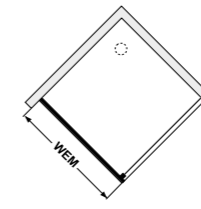

Top view, hinged left

Standard

Width	Height	Order number hinged left	Order number hinged right	062 Platinum Silver Glossy 551 Clear
900	2000	239.267231	239.267232	1.145,-
1000		239.269231	239.269232	1.179,-
1200		239.262231	239.262232	1.251,-
1400		239.264231	239.264232	1.319,-

Special features

Glasses	Extra charge	Various	Extra charge
751 Clear with CareTec Pro	89,-	752700 Wall mounting glue set	111,-

Notes

Crossbar: A 90° crossbar is included in the length of 1000 mm.

Wall connecting profile: A wall connection profile compensates wall angles of + / -7 mm. Floor slope adjustment possible up to a max. 3 mm.

Content
Shower walls

Content
PanElle Wall
panelling, bathtubs
and shower floors

Service

Accessories
Shower walls

Accessories
Bathtubs

Viva

Collection

Air

Bella Vita

Allegra

Walk-in solutions

Shower walls for
bathtubs

Step-in Pure
Bath solutions

PanElle
Wall panelling

Individual bathtubs

Prime-line
Bathtubs

Savona
Shower floors

Fjord
Shower floors

Free Base 2
Shower floors

Individual
shower floors

Accessories and
cleaning