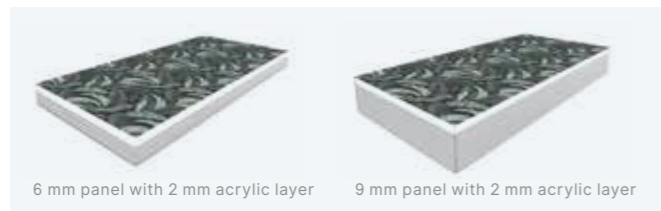

Models

6 mm panel with 2 mm acrylic layer

9 mm panel with 2 mm acrylic layer

Features

- Graphic decors that put you in a good mood
- Seamless repeat of all motifs possible over several boards

Technical note

- Standard panel size: 1000 x 2500 mm
- Maximum panel size in special size: 1500 x 2500 mm