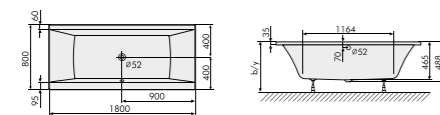

Ancona 2259

Rectangular bathtub

Top view

View

Bathtub

Length	Width	Depths	Effective volume liter	Weight kg	Frame / panel	Order number	Price 001 White Glossy
1800	800	465	260	25	-/-	603.225900	956,-

Accessory

	Colour	Order number	Price
Multiplex Trio drain and overflow fitting with water supply	078 Chrome Glossy	699.970010	522,-
Multiplex Trio drain and overflow fitting	078 Chrome Glossy	699.979000	179,-
Bathtub feet (adjustable from 130 - 185 mm)		699.900100	65,-
Bath anchor (set of 3)		699.900300	incl.
Bore-holes for handles		699.900900	103,-
Handle	078 Chrome Glossy	699.310010	153,-

Note

Installation height: a = installation height bathtub 600 mm
Drain fittings require extension.