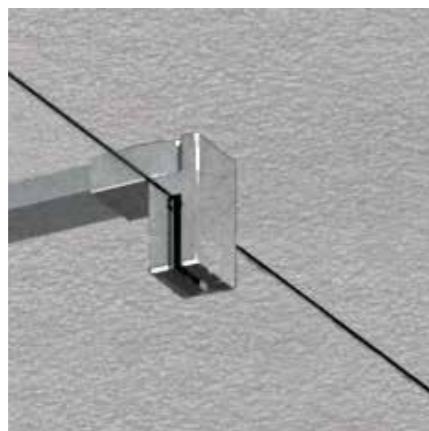

Detail Crossbar

Technical information

- Glass thickness 6 mm
- Width/bevel adjustment possible between 20 and 40 mm, depending on model
- Extensive range of custom sizes
- Special installation on request

Miscellaneous

Towel rail, colours 070 / 278 / 248 (752062) factory fitting	Extra charge
Towel rail, colours 070 / 278 / 248 (752274) for retrospective self-fitting	See accessories page
Towel rail (Special length), colours 070 / 278 / 248 (752275) for retrospective self-fitting