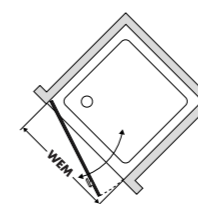

Top view, hinged left

Made to measure

WM	Width door panel	Height up to	Order number hinged left	Order number hinged right	078 Chrome Glossy 751 Clear with CareTec Pro
200-1000	200-1000	2200	463.115400.1000	463.125400.1000	1.667,-

Special features

Glasses	Extra charge	Various	Extra charge
783 Fine Satin with CareTec Pro	270,-	079 Fitting colour Chrome Matt	116,-
794 Carbon with CareTec Pro	155,-	Level compensation as from 11 mm	131,-
801 Partial Fine Satin with CareTec Pro	270,-		
804 Optiwhite Clear with CareTec Pro	198,-		
Glass treatment as per drawing: bevel/cut out	280,-		

Notes

Glass Partial Fine Satin 801: The glass will be coated vertically centred to an overall height of 900 mm. Special dimensions on request.

Closure: Magnetic closure or bellows sealing can be ordered. Standard with magnetic closure.

Shower panel height: Unless otherwise ordered, Collection 3C is supplied in a standard height of 2000 mm. Special heights of up to 2200 mm at no extra charge.