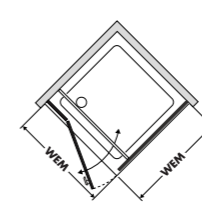

Top view, hinged left

Made to measure

WM	Width door panel	Width side panel	Height up to	Order number hinged left	Order number hinged right	078 Chrome Glossy 751 Clear with CareTec Pro
380-1000	200-1000	180-1000	2200	463.155300.1000	463.165300.1000	3.175,-
1001-1800	200-1000	1001-1800	2200	463.155300.1800	463.165300.1800	3.605,-

Special features

Glasses	Extra charge	Various	Extra charge
783 Fine Satin with CareTec Pro	538,-	062 Wall profile Platinum Silver Glossy	188,-
794 Carbon with CareTec Pro	309,-	070 Wall profile Silver Matt	188,-
801 Partial Fine Satin with CareTec Pro	538,-	079 Fitting colour Chrome Matt	203,-
804 Optiwhite Clear with CareTec Pro	330,-	Level compensation as from 11 mm	131,-
Glass treatment as per drawing: bevel/cut out	280,-	752701 Wall mounting glue set	222,-

Notes

Glass Partial Fine Satin 801: The glass will be coated vertically centred to an overall height of 900 mm. Special dimensions on request.

Crossbar: Standard as illustrated. Further options on request. The crossbars used increase the product height by approx. 30 mm. With fixed panels < 320 mm the crossbar is omitted.

Fixed panel width: Standard fixed panel width 212 mm, on request (at no extra charge) other widths possible (min. 180 mm).

Shower panel height: Unless otherwise ordered, Collection 3C is supplied in a standard height of 2000 mm. Special heights of up to 2200 mm at no extra charge.

Wall connection: On request the installation can be delivered with wall connection profile at an extra charge (see table)