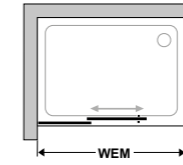

Top view, hinged left

Standard

WM	Width	Height	Order number hinged left	Order number hinged right	070 Silver Matt 751 Clear with CareTec Pro	278 Silver Glossy 751 Clear with CareTec Pro
acc. indication	1200	2000	420.181225	420.181226	1.585,-	1.816,-
acc. indication	1400	2000	420.181425	420.181426	1.676,-	1.907,-

Made to measure

Special Width up to	Special height up to	Order number hinged left	Order number hinged right	070 Silver Matt 751 Clear with CareTec Pro	278 Silver Glossy 751 Clear with CareTec Pro
900-2000	2100	420.180005	420.180006	1.881,-	2.112,-

Special features

Glasses	Extra charge	Various	Extra charge
783 Fine Satin with CareTec Pro	306,-	248 Black Matt	625,-
794 Carbon with CareTec Pro	232,-	252 Stainless Steel Finish	
801 Partial Fine Satin with CareTec Pro	306,-	Level compensation until 11 mm	131,-
802 Mirror with CareTec Pro	344,-	752700 Wall mounting glue set	111,-
813 Mastercarré with CareTec Pro	207,-		
Glass treatment as per drawing: bevel/cut out	227,-		

Content
Shower walls

Content
PanElle Wall
panelling, bathtubs
and shower floors

Service

Accessories
Shower walls

Accessories
Bathtubs

Viva

Collection

Air

Bella Vita

Allegra

Walk-in solutions

Shower walls for
bathtubs

Step-in Pure
Bath solutions

PanElle
Wall panelling

Individual bathtubs

Prime-line
Bathtubs

Savona
Shower floors

Fjord
Shower floors

Free Base 2
Shower floors

Individual
shower floors

Accessories and
cleaning