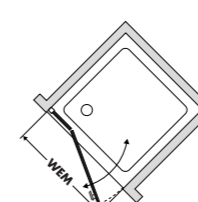

Top view, hinged left

Made to measure

WM	Width door panel	Height up to	Order number hinged left	Order number hinged right	078 Chrome Glossy 751 Clear with CareTec Pro
380-1000	200-1000	2200	463.115600.1000	463.125600.1000	2.094,-
1001-1800	200-1000	2200	463.115600.1800	463.125600.1800	2.470,-

Special features

Glasses	Extra charge	Various	Extra charge
783 Fine Satin with CareTec Pro	270,-	062 Wall profile Platinum Silver Glossy	94,-
794 Carbon with CareTec Pro	155,-	070 Wall profile Silver Matt	94,-
801 Partial Fine Satin with CareTec Pro	270,-	079 Fitting colour Chrome Matt	173,-
804 Optiwhite Clear with CareTec Pro	198,-	Level compensation as from 11 mm	131,-
Glass treatment as per drawing: bevel/cut out	280,-	752700 Wall mounting glue set	111,-

Notes

Glass Partial Fine Satin 801: The glass will be coated vertically centred to an overall height of 900 mm. Special dimensions on request.

Crossbar: Standard as illustrated. Further options on request. The crossbars used increase the product height by approx. 30 mm. With fixed panels < 320 mm the crossbar is omitted.

Wall connection: On request, the installation can be delivered with wall connection profiles, at an extra charge (see table).

Closure: Magnetic closure or bellows sealing can be ordered. Standard with magnetic closure.

Fixed panel width: Standard fixed panel width 212 mm, on request (at no extra charge) other widths possible (min. 180 mm).

Shower panel height: Unless otherwise ordered, Collection 3C is supplied in a standard height of 2000 mm. Special heights of up to 2200 mm at no extra charge.

Collection 3C