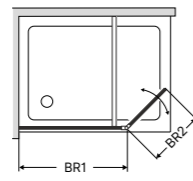

Top view, hinged left

Made to measure

Special width BR1 up to	Width door panel up to	Special height up to	Order number	070 Silver Matt 551 Clear
1200	500	2100	487.280000.1200	1.330,-

Special features

Glasses	Extra charge	Various	Extra charge
751 Clear with CareTec Pro	89,-	278 Silver Glossy	
594 Carbon	155,-	248 Black Matt	80,-
794 Carbon with CareTec Pro	244,-	752700 Wall mounting glue set	111,-
601 Partial Fine Satin	306,-		
801 Partial Fine Satin with CareTec Pro	395,-		
602 Mirror	344,-		
802 Mirror with CareTec Pro	433,-		
816 Fine Satin	306,-		
816 Satin with CareTec Pro	395,-		
Glass treatment as per drawing: bevel/cut out	203,-		

Note

Crossbar for profile colour 070 and 278 in Silver Glossy, with profile colour 248 in Black Matt. The length of the crossbar is 1200 mm.