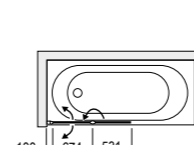

Top view, 378.320251

Standard

WM	Width	Height	Order number hinged left	Order number hinged right	070 Silver Matt 751 Clear with CareTec Pro
700	1240	1500	378.320151	378.320152	1.116,-
750	1290	1500	378.320251	378.320252	1.143,-

Made to measure

Special width up to	Special height up to	Order number hinged left	Order number hinged right	070 Silver Matt 751 Clear with CareTec Pro
1240	1500	378.320001	378.320002	1.317,-

Special features

Glasses	Extra charge
783 Fine Satin with CareTec Pro	182,-
Glass treatment as per drawing bevel/cut out	178,-

Note

Folding doors 180° swinging.