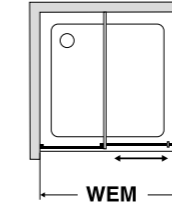

Top view, hinged left

Made to measure

Special width up to	Special height up to	Order number hinged left	Order number hinged right	062 Platinum Silver Glossy 751 Clear with CareTec Pro
1400	2100	458.110001.1400	458.110002.1400	2.007,-
1800	2100	458.110001.1800	458.110002.1800	2.251,-
2100	2100	458.110001.2100	458.110002.2100	2.438,-

Special features

Glasses	Extra charge	Colours	Extra charge
794 Carbon with CareTec Pro	232,-	248 Black Matt	230,-
801 Partial Fine Satin with CareTec Pro	235,-	070 Silver Matt	0,-
816 Fine Satin with CareTec Pro	306,-		

Notes

Shower panel height: If not ordered otherwise, the Collection 3C will be delivered in standard height 2000 mm. Special height up to 2100 mm without surcharge.
Glass Partial Fine Satin 801: The glass will be coated vertically centred to an overall height of 900 mm. Special dimensions on request.

Collection 3C