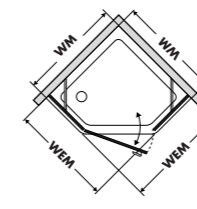

Top view, hinged left

Made to measure

WM	Height up to	Order number hinged left	Order number hinged right	078 Chrome Glossy 751 Clear with CareTec Pro
320-900	2200	463.235100.900	463.245100.900	3.638,-
901-1200	2200	463.235100.1200	463.245100.1200	3.875,-

Special features

Glasses	Extra charge	Various	Extra charge
783 Fine Satin with CareTec Pro	214,-	062 Wall profile Platinum Silver Glossy	188,-
794 Carbon with CareTec Pro	250,-	070 Wall profile Silver Matt	188,-
801 Partial Fine Satin with CareTec Pro	214,-	079 Fitting colour Chrome Matt	250,-
804 Optiwhite Clear with CareTec Pro	198,-	Level compensation as from 11 mm	131,-
Glass treatment as per drawing: bevel/cut out	280,-	752701 Wall mounting glue set	222,-

Notes

Glass Partial Fine Satin 801: The glass will be coated vertically centred to an overall height of 900 mm. Special dimensions on request.

Crossbar: Standard as illustrated. Further options on request. The crossbars used increase the product height by approx. 30 mm.

Wall connection: On request, the installation can be delivered with wall connection profiles, at an extra charge (see table).

Shower panel height: Unless otherwise ordered, Collection 3C is supplied in a standard height of 2000 mm. Special heights of up to 2200 mm at no extra charge.