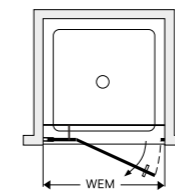

Top view, hinged left

Standard

WM	WEM	Entry width	Width fixed panel	Height	Order number hinged left	Order number hinged right	070 Silver Matt 551 Clear price per side
800	775-805	499	228	2000	503.115021	503.115022	1.070,-
900	875-905	599	228	2000	503.117021	503.117022	1.117,-
1000	975-1005	699	228	2000	503.119021	503.119022	1.165,-
1200	1175-1205	899	228	2000	503.111221	503.111222	1.260,-

Made to measure

Special width up to	Special height up to	Order number hinged left	Order number hinged right	070 Silver Matt 551 Clear price per side
1200	2100	503.110001	503.110002	1.438,-
1800	2100	503.110001	503.110002	1.747,-

Special features

Glasses	Extra charge	Various	Extra charge
751 Clear with CareTec Pro	89,-	278 Silver Glossy	
594 Carbon	155,-	248 Black Matt	110,-
794 Carbon with CareTec Pro	244,-	752700 Wall mounting glue set	111,-
601 Partial Fine Satin	306,-		
801 Partial Fine Satin with CareTec Pro	395,-		
602 Mirror	344,-		
802 Mirror with CareTec Pro	433,-		
816 Fine Satin	306,-		
816 Satin with CareTec Pro	395,-		
Glass treatment as per drawing: bevel/cut out	203,-		

Note

Handle and hinge with profile colour 070 and 278 in Chrome Glossy, with profile colour 248 in Black Matt.

Allegra
Allegra 2

Allegra
Allegra 2