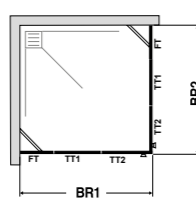

DUSCHOLUX

Collection 2 Swing door

3-panelled, 1st part fix, 2nd part 180° and 3rd part 360° pivot

Top view

Made to measure

Width BR 1 from ... to	Width BR 2 from ... to	Width FT from ... to	Width TT1 from ... to	Width TT2 from ... to	Height up to	Order number hinged left	Order number hinged right	062 Platinum Silver Glossy 551 Clear Price per side
700-1500	700-1500	180-1000	100-794	100-500	2100	297.620020	297.630020	2.653,-

Special features

Glasses	Extra charge per side	Various	Extra charge per side
751 Clear with CareTec Pro	267,-	062 Wall profile Platinum Silver Glossy	91,-
583 Fine Satin	317,-	Level compensation as from 11 mm	131,-
783 Fine Satin with CareTec Pro	584,-	752700 Wall mounting glue set	111,-
594 Carbon	317,-		
794 Carbon with CareTec Pro	584,-		
601 Partial Fine Satin	317,-		
801 Partial Fine Satin with CareTec Pro	584,-		
602 Mirror	376,-		
802 Mirror with CareTec Pro	643,-		
604 Optiwhite Clear	198,-		
804 Optiwhite Clear with CareTec Pro	465,-		
Glass treatment as per drawing: bevel/cut out	280,-		

Notes

Wall connection: On request, the system can be supplied with a wall connection profile at an extra charge (see table).

Shower panel height: Unless otherwise ordered, Collection 2 is supplied in a standard height of 1900 mm.

Special heights of up to 2100 mm at no extra charge.

Range of installation: Can be combined with swing door 2-panelled for 5-panelled corner entry.

Collection 2 Five

with 1 swing door

Made to measure