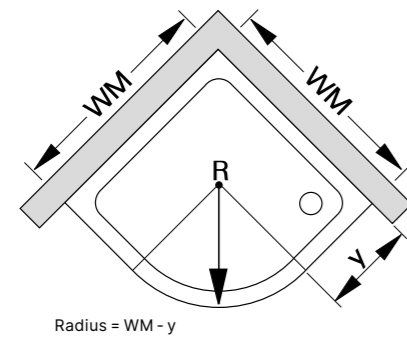

DUSCHOLUX

Check list

Round models