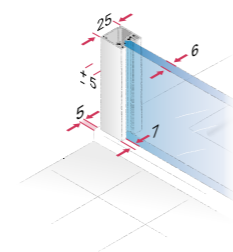

Fixed panel and side panel