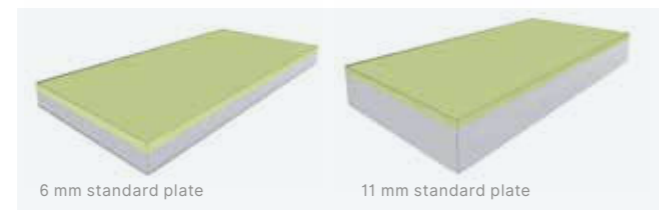

Models

Overview

- Antimicrobial and antibacterial properties
- Inherent silver ions
- Permanent protection against mould, bacteria and germs up to complete elimination
- No temporary decomposition due to synthetic ingredients
- Consistent quality standard