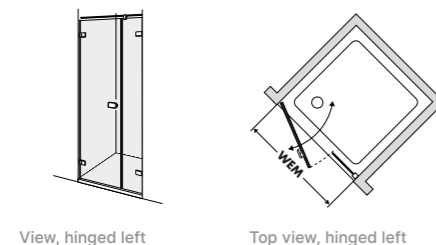

Collection 3C Swing door

in recess with side panel in line

Made to measure

WM	Width door panel	Height up to	Order number hinged left	Order number hinged right	078 Chrome Glossy 751 Clear with CareTec Pro
370-1000	200-1000	2200	463.115500.1000	463.125500.1000	2.094,-
1001-1800	200-1000	2200	463.115500.1800	463.125500.1800	2.470,-

Special features

Glasses	Extra charge	Various	Extra charge
783 Fine Satin with CareTec Pro	270,-	062 Wall profile Platinum Silver Glossy	94,-
794 Carbon with CareTec Pro	155,-	070 Wall profile Silver Matt	94,-
801 Partial Fine Satin with CareTec Pro	270,-	079 Fitting colour Chrome Matt	173,-
804 Optiwhite Clear with CareTec Pro	198,-	Level compensation as from 11 mm	131,-
Glass treatment as per drawing: bevel/cut out	280,-		

Notes

Glass Partial Fine Satin 801: The glass will be coated vertically centred to an overall height of 900 mm. Special dimensions on request.

Crossbar: Standard as illustrated. Further options on request. The crossbars used increase the product height by approx. 30 mm. With fixed panels < 320 mm the crossbar is omitted.

Wall connection: On request, the side panel can be delivered with wall connection profiles, at an extra charge (see table).

Fixed panel width: Standard fixed panel width 212 mm, on request (at no extra charge) other widths possible (min. 170mm).

Shower panel height: Unless otherwise ordered, Collection 3C is supplied in a standard height of 2000 mm. Special heights of up to 2200 mm at no extra charge.

Configurator

WM = bath / shower tray dimensions, WEM = bath / shower tray installation dimensions
Dimensions in mm / recommended retail prices in EUR excluding VAT