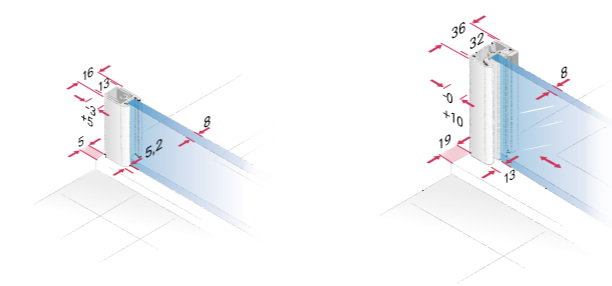

Miscellaneous

	Extra charge
Towel rail up to 900 mm widthg	330.-

Fixed panel and side panel

Door panel closing side

Collection 3C Sliding door

in recess, 2-panelled

Made to measure

Special width up to	Special height up to	Order number hinged left	Order number hinged right	062 Platinum Silver Glossy 751 Clear with CareTec Pro
1400	2100	458.110001.1400	458.110002.1400	2.007,-
1800	2100	458.110001.1800	458.110002.1800	2.251,-
2100	2100	458.110001.2100	458.110002.2100	2.438,-

Special features

Glasses	Extra charge	Colours	Extra charge
794 Carbon with CareTec Pro	232,-	248 Black Matt	230,-
801 Partial Fine Satin with CareTec Pro	235,-	070 Silver Matt	0,-
816 Fine Satin with CareTec Pro	306,-		

Notes

Shower panel height: If not ordered otherwise, the Collection 3C will be delivered in standard height 2000 mm. Special height up to 2100 mm without surcharge.
Glass Partial Fine Satin 801: The glass will be coated vertically centred to an overall height of 900 mm. Special dimensions on request.

Collection 3C

Collection 3C Sliding door

Walk-in standard or for recess, 2-panelled

Notes

Version in recess: for this use the recess shore set is required (see special features)
Adjustment range of wall profile: the adjustment range is +/- 10 mm.
Crossbar: the length of the supplied crossbar is 1000 mm and includes one 90° and one 30° connection piece.

Standard

Width	Fixed measure	Height	Entry width recess	Order number hinged left	Order number hinged right	278 Silver Glossy 751 Clear with CareTec Pro
1200	1100-1200	2000	462-561	511.841221	511.841222	1.669,-
1300	1201-1300	2000	512-611	511.841321	511.841322	1.730,-
1400	1301-1400	2000	562-661	511.841421	511.841422	1.791,-
1500	1401-1500	2000	612-711	511.841521	511.841522	1.852,-
1600	1501-1600	2000	662-761	511.841621	511.841622	1.911,-
1700	1601-1700	2000	712-811	511.841721	511.841722	1.971,-
1800	1701-1800	2000	762-861	511.841821	511.841822	2.029,-

Special features

Colours	Extra charge	Various	Extra charge
248 Black Matt	115,-	752863 Recess shore set	245,-

* Unless otherwise ordered, the towel rail is fitted at handle height.