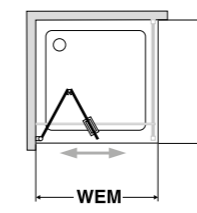

Top view, hinged left

Standard

WM	WEM	WEM Mounting on tiled floor	Entry width	Height	Order number hinged left	Order number hinged right	070 Silver Matt 551 Clear
700	685-705	666-686	514	2000	490.123021	490.123022	960,-
750	735-755	716-736	576	2000	490.124021	490.124022	979,-
800	785-805	766-786	619	2000	490.125021	490.125022	998,-
900	885-905	866-886	722	2000	490.127021	490.127022	1.037,-
1000	985-1005	966-986	823	2000	490.129021	490.129022	1.089,-
1200	1185-1205	1166-1186	1024	2000	490.121221	490.121222	1.193,-

Made to measure

Special width up to	Special height up to	Order number hinged left	Order number hinged right	070 Silver Matt 551 Clear
1200	2100	490.120001	490.120002	1.361,-

Special features

Glasses	Extra charge	Various	Extra charge
751 Clear with CareTec Pro	89,-	278 Silver Glossy	110,-
594 Carbon	155,-	248 Black Matt	
794 Carbon with CareTec Pro	244,-	752700 Wall mounting glue set	111,-
601 Partial Fine Satin	306,-		
801 Partial Fine Satin with CareTec Pro	395,-		
602 Mirror	344,-		
802 Mirror with CareTec Pro	433,-		
816 Fine Satin	306,-		
816 Satin with CareTec Pro	395,-		

WM	Folding size B	Package thickness C
700	329	150
750	354	147
800	379	145
900	429	143
1000	479	141
1200	579	140