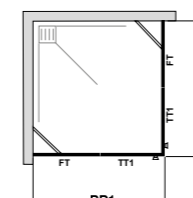

DUSCHOLUX

Collection 2 Pivot folding door

for corner entry

Made to measure

WEM	Height up to	Order number hinged left	Order number hinged right	062 Platinum Silver Glossy 551 Clear Price per side
-900	2100	297.810020.900	297.820020.900	1.913,-
901-1200		297.810020.1200	297.820020.1200	2.013,-

Special features

Glasses	Extra charge per side
751 Clear with CareTec Pro	89,-
583 Fine Satin	270,-
783 Fine Satin with CareTec Pro	359,-
594 Carbon	155,-
794 Carbon with CareTec Pro	244,-
601 Partial Fine Satin	270,-
801 Partial Fine Satin with CareTec Pro	359,-
602 Mirror	302,-
802 Mirror with CareTec Pro	391,-
604 Optiwhite Clear	198,-
804 Optiwhite Clear with CareTec Pro	287,-

Notes

Shower panel height: Unless otherwise ordered, Collection 2 is supplied in a standard height of 1900 mm. Special heights of up to 2100 mm at no extra charge.

Collection 2 Swing door

2-panelled, 1st part fix, 2nd part 360° pivot

Top view

Made to measure

Width BR 1 from ... to	Width BR 2 from ... to	Width FT from ... to	Width TT1 from ... to	Height up to	Order number hinged left	Order number hinged right	062 Platinum Silver Glossy 551 Clear Price per side
700-1500	700-1500	180-1000	100-500	2100	297.420020	297.430020	2.193,-

Special features

Glasses	Extra charge per side	Various	Extra charge per side
751 Clear with CareTec Pro	89,-	062 Wall profile Platinum Silver Glossy	91,-
583 Fine Satin	270,-	Level compensation as from 11 mm	131,-
783 Fine Satin with CareTec Pro	359,-	752700 Wall mounting glue set	111,-
594 Carbon	155,-		
794 Carbon with CareTec Pro	244,-		
601 Partial Fine Satin	270,-		
801 Partial Fine Satin with CareTec Pro	359,-		
602 Mirror	302,-		
802 Mirror with CareTec Pro	391,-		
604 Optiwhite Clear	198,-		
804 Optiwhite Clear with CareTec Pro	287,-		
Glass treatment as per drawing: bevel/cut out	280,-		

Notes