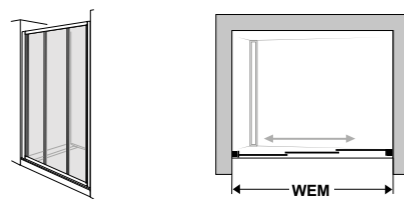

Allegra C Sliding door

in recess, 3-panelled

View, hinged left

Top view, hinged left

Standard

Width from ... to	Height to	Order number hinged left	Order number hinged right	070 Silver Matt 551 Clear
680-1000	1900	460.810000	460.810000	1.305,-
1001-1400		460.110005	460.110006	1.367,-
1401-1600		460.110005	460.110006	1.468,-
1601-1900		460.110005	460.110006	1.597,-

From 1401 mm width the door segment no.1 is fixed due to the weight of the glass

Made to measure

Width from ... to	Height to	Order number hinged left	Order number hinged right	070 Silver Matt 551 Clear
680-1000	2100	460.810000	460.810000	1.415,-
1001-1300	2100	460.110005	460.110006	1.735,-
1301 - 1900		460.110005	460.110006	1.735,-

From 1301 mm width the door segment no.1 is fixed due to the weight of the glass.

Special features

Glasses	Extra charge per side
751 Clear with CareTec Pro	145,-

Notes

Shower wall height: If not ordered otherwise, Allegra C is delivered standard height 1900 mm.

Special height up to 2100 mm without extra charge.

Width/slope compensation: ±20 mm

Entry width: Approx. 40% of the total shower wall width.

Content
Shower walls

Content
PanElle Wall
panelling, bathtubs
and shower floors

Service

Accessories
Shower walls

Accessories
Bathtubs

Viva

Collection

Air

Bella Vita

Allegra

Walk-in solutions

Shower walls for
bathtubs

Step-in Pure
Bath solutions

PanElle
Wall panelling

Individual bathtubs

Prime-line
Bathtubs

Savona
Shower floors

Fjord
Shower floors

Free Base 2
Shower floors

Individual
shower floors

Accessories and
cleaning