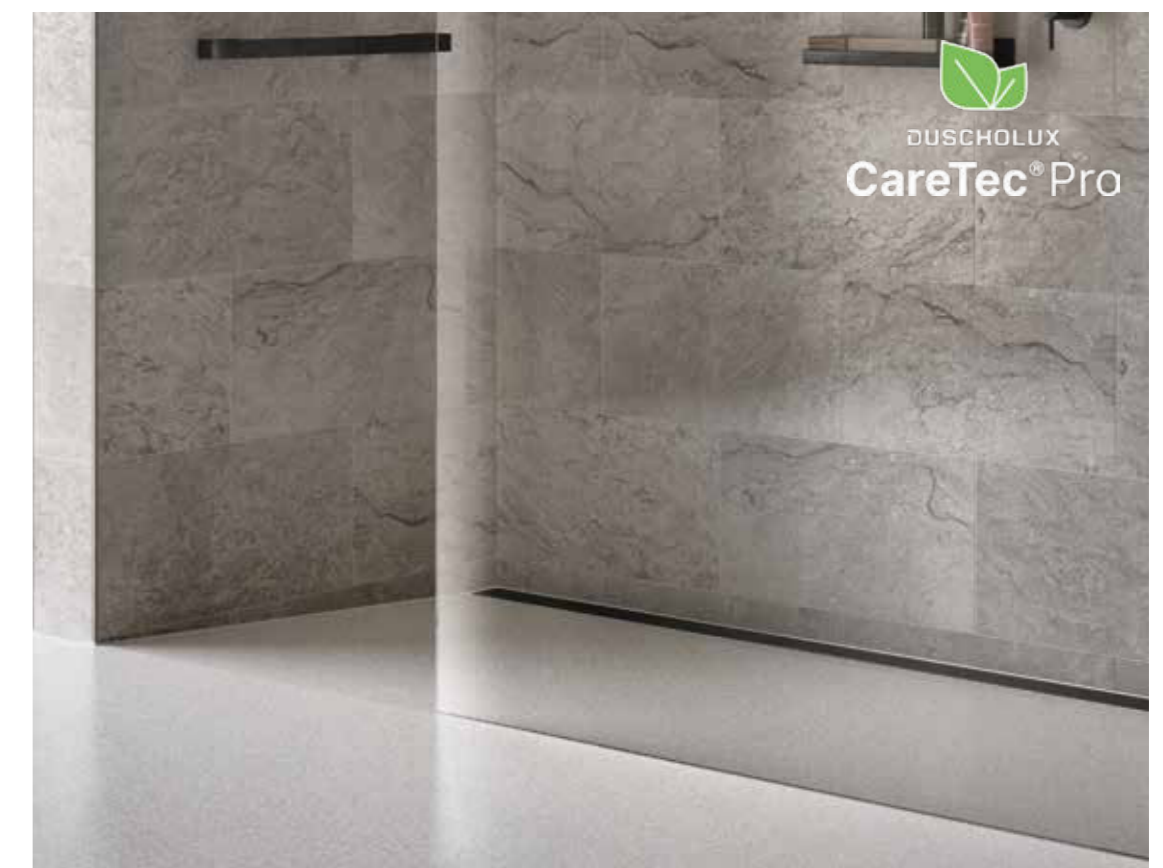

It's sustainable.

The surface treatment permanently protects the shower wall from glass corrosion and makes it particularly durable.

DUSCHOLUX CareTec® Pro. Consistently concentrating on the essentials.

Video with 1:1 comparison to an uncoated shower wall at www.duscholux.com/caretecpro