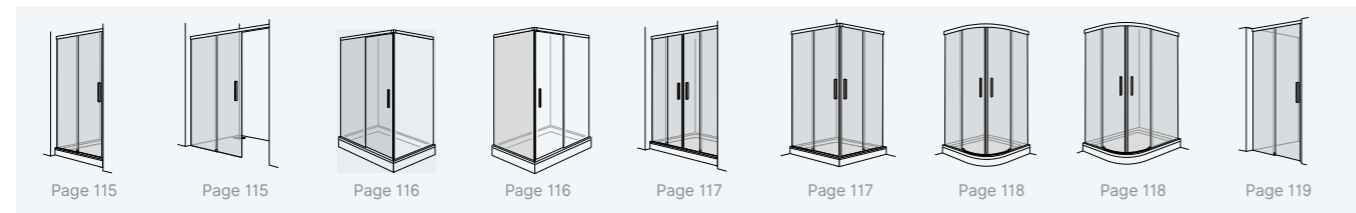

Models

Content
Shower walls

Content
PanElle Wall
panelling, bathtubs
and shower floors

Service

Accessories
Shower walls

Accessories
Bathtubs

Viva

Collection

Air

Bella Vita

Allegra

Walk-in solutions

Shower walls for
bathtubs

Step-in Pure
Bath solutions

PanElle
Wall panelling

Individual bathtubs

Prime-line
Bathtubs

Savona
Shower floors

Fjord
Shower floors

Free Base 2
Shower floors

Individual
shower floors

Accessories and
cleaning