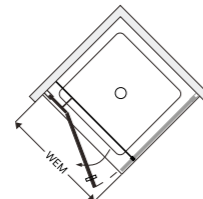

Top view, hinged left

Standard

WM	WEM	WEM Mounting on tiled floor	Entry width	Width fixed panel	Height	Order number hinged left	Order number hinged right	070 Silver Matt 551 Clear
800	785-805	766-786	496	244	2000	503.125021	503.125022	1.010,-
900	885-905	866-886	596	244	2000	503.127021	503.127022	1.058,-
1000	985-1005	966-986	696	244	2000	503.129021	503.129022	1.105,-
1200	1185-1205	1166-1186	896	244	2000	503.121221	503.121222	1.200,-

Made to measure

Special width up to	Special height up to	Order number hinged left	Order number hinged right	070 Silver Matt 551 Clear
1200	2100	503.120001	503.120002	1.367,-
1800	2100	503.120001	503.120002	1.676,-

Special features

Glasses	Extra charge	Various	Extra charge
751 Clear with CareTec Pro	89,-	278 Silver Glossy	110,-
594 Carbon	155,-	248 Black Matt	
794 Carbon with CareTec Pro	244,-	752700 Wall mounting glue set	111,-
601 Partial Fine Satin	306,-		
801 Partial Fine Satin with CareTec Pro	395,-		
602 Mirror	344,-		
802 Mirror with CareTec Pro	433,-		
816 Fine Satin	306,-		
816 Satin with CareTec Pro	395,-		
Glass treatment as per drawing: bevel/cut out	203,-		

Note

Handle and hinge with profile colour 070 and 278 in Chrome Glossy, with profile colour 248 in Black Matt.