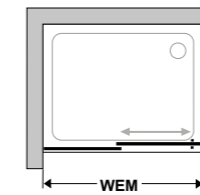

Top view, hinged left

Made to measure

Special width up to	Special height up to	Order number hinged left	Order number hinged right	070 Silver Matt 751 Clear with CareTec Pro	278 Silver Glossy 751 Clear with CareTec Pro
1400	2100	446.110001.1400	446.110002.1400	1.523,-	1.754,-
	2500			2.361,-	2.592,-
1600	2100	446.110001.1600	446.110002.1600	1.613,-	1.844,-
	2500			2.452,-	2.683,-
1800	2100	446.110001.1800	446.110002.1800	1.707,-	1.938,-
	2500			2.547,-	2.778,-

Special features

Glasses	Extra charge	Various	Extra charge
783 Fine Satin with CareTec Pro	306,-	248 Black Matt	
794 Carbon with CareTec Pro	232,-	252 Stainless Steel Finish	625,-
801 Partial Fine Satin with CareTec Pro	306,-	752700 Wall mounting glue set	111,-
802 Mirror with CareTec Pro	344,-		
813 Mastercarré with CareTec Pro	207,-		
Glass treatment as per drawing: bevel/cut out	227,-		

Notes

Shower panel height: Unless ordered otherwise, the Bella Vita 3 Plus is supplied in standard height 2000 mm. Special height up to 2100 mm at no extra charge.

Wall connection: On request, a narrow wall connection profile can be additionally supplied at an extra charge.

Glass Partial Fine Satin 801: The glass will be coated vertically centred to an overall height of 900 mm. Special dimensions on request.

Configurator