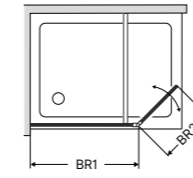

Note

Crossbar for profile colour 070 and 278 in Silver Glossy, with profile colour 248 in Black Matt. The length of the crossbar is 1200 mm.

Allegra 2

Walk-in with door panel

View, hinged left

Top view, hinged left