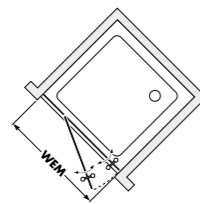

Top view, hinged left

Made to measure

WEM from ... to	Height up to	Order number hinged left	Order number hinged right	062 Platinum Silver Glossy 551 Clear
700-1000	2100	239.100021.1000	239.100022.1000	2.907,-
1001-1600		239.100021.1600	239.100022.1600	3.250,-

Special features

Glasses	Extra charge	Various	Extra charge
751 Clear with CareTec Pro	136,-	062 Wall profile Platinum Silver Glossy	91,-
583 Fine Satin	403,-	Level compensation as from 11 mm	131,-
783 Fine Satin with CareTec Pro	539,-	752700 Wall mounting glue set	111,-
594 Carbon	231,-		
794 Carbon with CareTec Pro	367,-		
602 Mirror	453,-		
802 Mirror with CareTec Pro	589,-		
604 Optiwhite Clear	198,-		
804 Optiwhite Clear with CareTec Pro	334,-		
Glass treatment as per drawing: bevel/cut out	280,-		

Notes

Width fixed panel: Standard width of fixed panel 212 mm, on request (without extra charge) other widths are available (min. 180 mm). Width door glass max. 900mm.

Crossbar: If necessary, a crossbar will be delivered.

Wall connection: On request, the system can be supplied with a wall connection profile at an extra charge (see table).

Shower panel height: Unless otherwise ordered, Collection 2 is supplied in a standard height of 1900 mm. Special heights of up to 2100 mm at no extra charge.