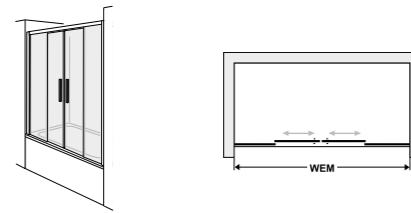

DUSCHOLUX

Bella Vita 3 Sliding door

in recess, 4-panelled

View

Top view

Standard

WM	WEM from ... to	Entrance width	Height	Order number	070 Silver Matt 751 Clear with CareTec Pro	278 Silver Glossy 751 Clear with CareTec Pro
1600	1566-1605	606-636	1500	420.181650	1.707,-	2.026,-
1700	1666-1705	656-686	1500	420.181750	1.728,-	2.047,-
1800	1766-1805	706-736	1500	420.181850	1.749,-	2.068,-

Made to measure

Special width up to	Special height up to	Order number	070 Silver Matt 751 Clear with CareTec Pro	278 Silver Glossy 751 Clear with CareTec Pro
1600	1600		2.046,-	2.365,-
2000	1600	420.180000	2.438,-	2.757,-
2500	1600		2.857,-	3.176,-

Special features

Glasses	Extra charge	Various	Extra charge
783 Fine Satin with CareTec Pro	589,-	248 Black Matt	725,-
794 Carbon with CareTec Pro	309,-	252 Stainless Steel Finish	
801 Partial Fine Satin with CareTec Pro	589,-	Level compensation until 11 mm	131,-
802 Mirror with CareTec Pro	661,-	752700 Wall mounting glue set	111,-
813 Mastercarré with CareTec Pro	354,-		
Glass treatment as per drawing bevel/cut out	227,-