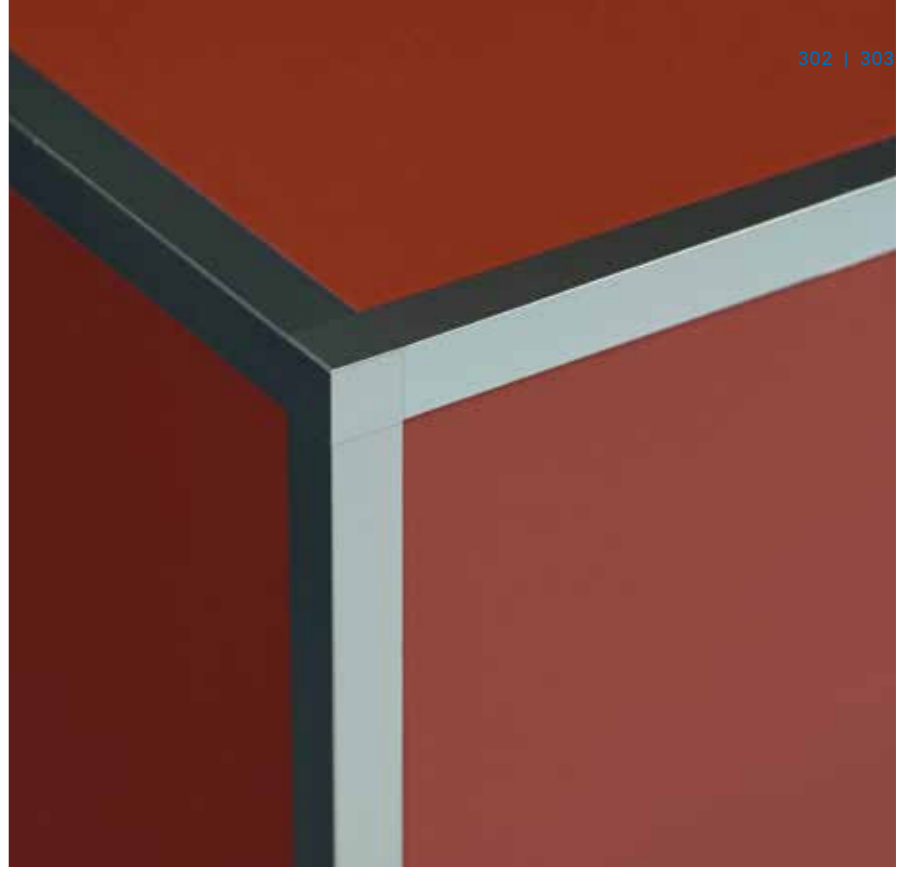

DUSCHOLUX

Range of profiles