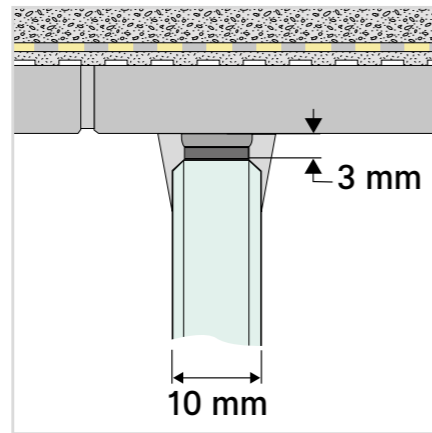

Detail wall mounting