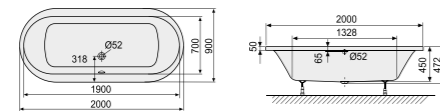

Prime-line 259

Oval Bathtub

Top view

View

Bathtub

Length	Width	Depths	Effective volume liter	Weight kg	Frame / panel	Order number	Price 001 White Glossy
2000	900	450	200	26	-/-	615.259000	921,-

Accessory

	Colour	Order number	Price
Multiplex Trio drain and overflow fitting with water supply	078 Chrome Glossy	699.970010	522,-
Multiplex Trio drain and overflow fitting	078 Chrome Glossy	699.979000	179,-
Bathtub feet (adjustable from 130 - 185 mm)		699.900150	70,-
Bath anchor (set of 3)		699.900300	47,-
Bore-holes for filling fixtures (according to specification)		699.902900	98,-
Bore-holes for handles		699.900900	103,-
Handle	078 Chrome Glossy	699.310010	153,-

Note

Installation height: a = installation height bathtub min. 600 mm/max. 655 mm.