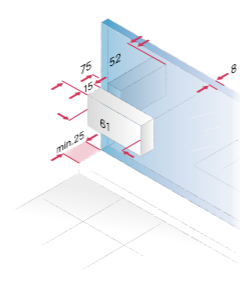

Fixed panel and side panel