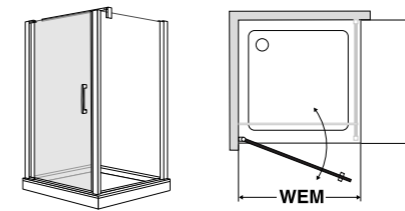

Note

Handle with profile colour 070 and 278 in Chrome Glossy, with profile colour 248 in Black Matt.

Allegra 2 Swing door

for combination with side panel

View, hinged left

Top view, hinged left

Standard

WM	WEM	WEM Mounting on tiled floor	Entry width	Height	Order number hinged left	Order number hinged right	070 Silver Matt 551 Clear
700	685-705	666-686	590	2000	487.123021	487.123022	740,-
750	735-755	716-736	640	2000	487.124021	487.124022	759,-
800	785-805	766-786	690	2000	487.125021	487.125022	778,-
900	885-905	866-886	790	2000	487.127021	487.127022	817,-
1000	985-1005	966-986	890	2000	487.129021	487.129022	870,-