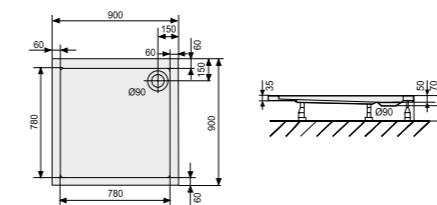

Ancona Trend 641

Rectangular shower floor

Top view

View

Shower floor

Length	Width	Depths	Weight Kg	Frame / panel	Order number	Price 001 White Glossy
			17	-/-	663.641003	576,-
900	900	50	20	incl./-	663.641002	699,-
			21	incl./incl.	663.641001	918,-

Accessory

	Colour	Order number	Price
Drain fittings 90 mm with DUSCHOLUX Design	078 Chrome Glossy	699.330170.078	96,-
Drain fittings 90 mm with DUSCHOLUX Design	070 Silver Matt	699.330170.070	148,-
Drain fittings 90 mm with DUSCHOLUX Design	001 White Glossy	699.330170.001	148,-
Drain fittings 90 mm plane	001 White Glossy	699.330180.001	102,-
Shower floor feet (adjustable from 87-115 mm)		699.900400	72,-
Bath anchor (set of 3)		699.900300	47,-

Note

Installation height: a = installation height shower floor 170 mm
b = installation height shower floor with panel 170 mm.
Installation: Installation with panel only in front of tiled wall.

Content
Shower walls

Content
PanElle Wall
panelling, bathtubs
and shower floors

Service

Accessories
Shower walls

Accessories
Bathtubs

Viva

Collection

Air

Bella Vita

Allegra

Walk-in solutions

Shower walls for
bathtubs

Step-in Pure
Bath solutions

PanElle
Wall panelling

Individual bathtubs

Prime-line
Bathtubs

Savona
Shower floors

Fjord
Shower floors

Free Base 2
Shower floors

Individual
shower floors

Accessories and
cleaning