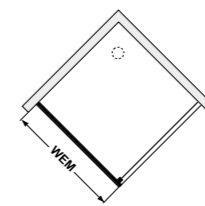

Top view, hinged left

Made to measure

WEM up to	Height up to	Order number hinged left	Order number hinged right	062 Platinum Silver Glossy 551 Clear
500*	2100	239.260021.500	239.260022.500	1.059,-
1000*	2100	239.260021.1000	239.260022.1000	1.148,-
1400*	2100	239.260021.1400	239.260022.1400	1.292,-
1600*	2100	239.260021.1600	239.260022.1600	1.361,-

*real width measure (without measure deduction) for installation on tiled floor

Special features

Glasses	Extra charge	Various	Extra charge
751 Clear with CareTec Pro	89,-	062 Wall profile Platinum Silver Glossy	91,-
583 Fine Satin	270,-	Level compensation as from 11 mm	131,-
783 Fine Satin with CareTec Pro	359,-	752700 Wall mounting glue set	111,-
594 Carbon	155,-		
794 Carbon with CareTec Pro	244,-		
601 Partial Fine Satin	270,-		
801 Partial Fine Satin with CareTec Pro	359,-		
602 Mirror	302,-		
802 Mirror with CareTec Pro	391,-		
604 Optiwhite Clear	198,-		
804 Optiwhite Clear with CareTec Pro	287,-		
Glass treatment as per drawing: bevel/cut out	280,-		

Notes

Crossbar: A 90° crossbar is included in the length of 1000mm

Wall connection: On request the side panel can be delivered with wall connection profile at an extra charge (see table).

Shower panel height: Unless otherwise ordered, Collection 2 is supplied in a standard height of 1900 mm.

Special heights of up to 2100 mm at no extra charge.