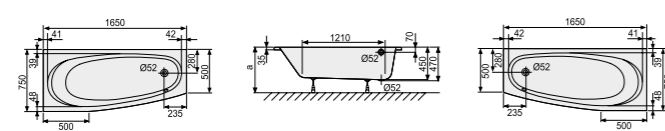

Piccolo 167/168

Bathtub for small bathrooms

Top view 608.167000

View 608.167000

Top view 608.168000

Bathtub

Length	Width	Depths	Effective volume liter	Weight kg	Order number	Price 001 White Glossy
1650	750	440	100	22	608.167000	928,-
					608.168000	