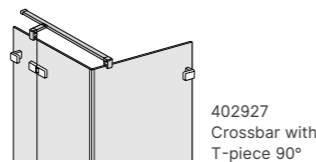

DUSCHOLUX

Collection 3C

90° Glass connection

Content
Shower walls

Content
PanElle Wall
panelling, bathtubs
and shower floors

Service

Accessories
Shower walls

Accessories
Bathtubs

Viva

Collection

Air

Bella Vita

Allegra

Walk-in solutions

Shower walls for
bathtubs

Step-in Pure
Bath solutions

PanElle
Wall panelling

Individual bathtubs

Prime-line
Bathtubs

Savona
Shower floors

Fjord
Shower floors

Free Base 2
Shower floors

Individual
shower floors

Accessories and
cleaning

Collection 3C

● = Standard feature ○ = special feature

Crossbars

Collection 3C