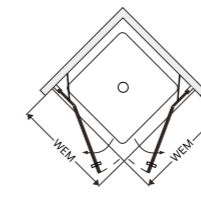

Allegra 2 Pivot door

with fixed panel for corner entry

View

Top view

Note

Handle, hinge and crossbar with profile colour 070 and 278 in Chrome Glossy, with profile colour 248 in Black Matt.

Standard

WM	WEM	WEM Mounting on tiled floor	Entry width	Width fixed panel	Height	Order number hinged left	Order number hinged right	070 Silver Matt 551 Clear price per side
800	785-805	766-786	723	244	2000	503.425020	503.435020	1.105,-
900	885-905	866-886	864	244	2000	503.427020	503.437020	1.141,-
1000	985-1005	966-986	1006	244	2000	503.429020	503.439020	1.177,-