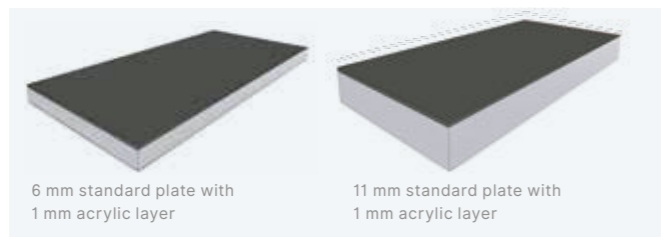

Models

6 mm standard plate with
1 mm acrylic layer

11 mm standard plate with
1 mm acrylic layer

Overview

- Due to the plate size and the advantageous price/performance ratio optimally suitable for the object range

6 mm PanElle Objects, 1250 x 2750 mm

Surface	Order number Standard plate	Price per panel (single sale)	Price per panel (from 5 pieces)
Standard colour	706.062611.XXX	651,-	590,-

11 mm PanElle Objects, 1250 x 2750 mm

Surface	Order number Standard plate	Price per panel (single sale)	Price per panel (from 5 pieces)
Standard colour	706.112611.XXX	793,-	720,-

XXX: Colour code, see above