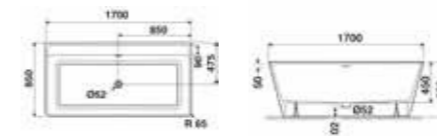

Formia Wall

Rectangular bathtub for wall connection

Top view

View

Bathtub

Length	Width	Depths	Effective volume liter	Weight kg	Order number	Price 237 White Matt
1700	850	450	371	125	618.352200	4.387,-

Note

Installation height: Installation height bathtub 600 mm.

Equipment: The drain and overflow fitting with click-clack valve is included in the scope of delivery (pre-assembled).

Accessory

Identification	Order number	Price
Hole drilling for bath tub rim fitting (max. 5 pcs.)	699.902910	231,-

Content
Shower walls

Content
PanElle Wall
panelling, bathtubs
and shower floors

Service

Accessories
Shower walls

Accessories
Bathtubs

Viva

Collection

Air

Bella Vita

Allegra

Walk-in solutions

Shower walls for
bathtubs

Step-in Pure
Bath solutions

PanElle
Wall panelling

Individual bathtubs

Prime-line
Bathtubs

Savona
Shower floors

Fjord
Shower floors

Free Base 2
Shower floors

Individual
shower floors

Accessories and
cleaning