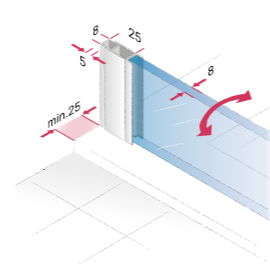

Door panel closing side