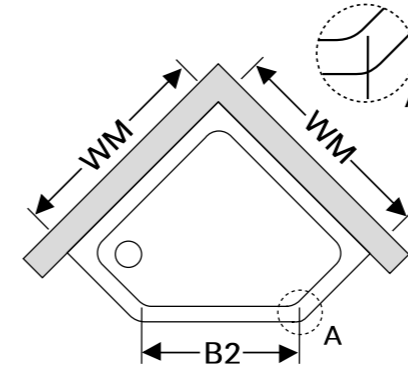

Check list

Five models

Content
Shower walls

Content
PanElle Wall
panelling, bathtubs
and shower floors

Service

Accessories
Shower walls

Accessories
Bathtubs

Viva

Collection

Air

Bella Vita

Allegra

Walk-in solutions

Shower walls for
bathtubs

Step-in Pure
Bath solutions

PanElle
Wall panelling

Individual bathtubs

Prime-line
Bathtubs

Savona
Shower floors

Fjord
Shower floors

Free Base 2
Shower floors

Individual
shower floors

Accessories and
cleaning

WM	Shower floor	Check list key	Radius (R)	Collection 3C With 2 Swing doors	Collection 2 With 2 Swing doors	Bella Vita 3 Plus With 2 Sliding doors	Bella Vita 3 With 2 Sliding doors	Allegra 2 With 2 Swing doors
1000	DUSCHOLUX Malaga Round Trend 775	624	550	●	●	●	●	●
1000	Bette Corner with - without apron	620	500	●	●	●	●	
1000	Schmidlin / Bette Floor Corner	620	500	●	●	●	●	
1000	Duravit D-Code	620	500	●		●	●	
1000	Duravit Starck	620	500	●		●	●	
1000	Hoesch Armada 900 x 25	624	550	●	●	●	●	●
1000	Hoesch Thasos 2	624	550	●	●	●	●	●
1000	Ideal Standard Washpoint	624	550	●	●	●	●	●
1000	Ideal Standard Tonic	624	550	●	●	●	●	
1000	Ideal Standard Ultra Flat	624	550	●	●	●	●	●
1000	Kaldewei Arrondo	624	550	●	●	●	●	●
1000	Kaldewei Fontana	621	520			●	●	
1000	Kaldewei Zirkon	620	500	●	●	●	●	
1000	Keramag Preciosa, Vitelle, icon	624	550	●	●	●	●	●
1000	Koralle Clarissa Plus, Terra	624	550	●	●	●	●	●
1000	Villeroy & Boch Subway	624	550	●	●	●	●	●

Choose the desired shower floor type and the appropriate check list key. Technical specifications and prices are mentioned on each product page.

WM	Shower floor	Check list key	Limb size front (B2)	Collection 3C With 1 Swing door	Collection 2 With 1 Swing door	With 2 Swing doors
900	Schmidlin / Bette Floor Caro	521	640	●	●	●
900	Duravit Starck	521	640	●	●	●
900	Galatea Fünfeck CF 90 F	521	636	●	●	●
900	Galatea Fünfeck S 361, S 332	521	636	●	●	●
900	Hoesch Armada 900 x 25	521	636	●	●	●
900	Kaldewei Belezza	521	636	●	●	●
900	Kaldewei Cornezza	521	636	●	●	●
900	Keramag Preciosa	521	636	●	●	●
900	Koralle Clarissa Plus, Terra, Lavita, Plana	521	636	●	●	●
1000	Schmidlin / Bette Caro with - without apro	621	710	●	●	●
1000	Schmidlin / Bette Floor Caro	621	710	●	●	●
1000	Duravit Starck	621	705	●	●	●
1000	Galatea Fünfeck S 333	621	710	●	●	●
1000	Hoesch Armada 1000 x 25	621	707	●	●	●
1000	Kaldewei Belezza	621	707	●	●	●
1000	Kaldewei Cornezza	621	707	●	●	●
1000	Keramag Preciosa	621	707	●	●	●
1000	Koralle Clarissa Plus, Terra, Lavita, Plana	621	707	●	●	●

Choose the desired shower floor type and the appropriate check list key. Technical specifications and prices are mentioned on each product page.