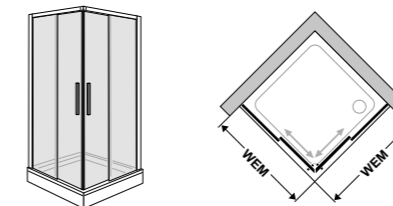

Notes

Combinations: Side panel fits 2-panelled and 4-panelled sliding door.

Bella Vita 3 Sliding door

for corner entry, 2-panelled

View

Top view

Standard

WM	WEM from ... to	Entrance width on tiled floor	Entrance width on shower floor	Height	Order number fixed part left	Order number fixed part right	070 Silver Matt 751 Clear with CareTec Pro Price per side	278 Silver Glossy 751 Clear with CareTec Pro Price per side
800	783-802	428-450*	418-439*	2000	420.42502X	420.43502X	1.084,-	1.226,-
900	883-902	499-521*	489-510*		420.42702X	420.43702X	1.113,-	1.255,-
1000	983-1002	570-592*	560-581*		420.42902X	420.43902X	1.140,-	1.282,-
1200	1183-1202	711-733*	701-722*		420.42122X	420.43122X	1.217,-	1.359,-
1400	1383-1402	852-874*	842-864*		420.42142X	420.43142X	1.280,-	1.422,-