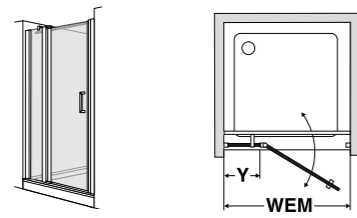

DUSCHOLUX

Allegra 2 Swing door

in recess with fixed panel

View, hinged left

Top view, hinged left

Standard

WM	WEM	Entry width	Width Fixed panel	Height	Order number hinged left	Order number hinged right	070 Silver Matt 551 Clear
750	725-755	490	200	2000	488.114021	488.114022	954,-
800	775-805	490	250	2000	488.115021	488.115022	972,-
900	875-905	590	250	2000	488.117021	488.117022	1.012,-
1000	975-1005	690	250	2000	488.119021	488.119022	1.063,-
1200	1175-1205	890	250	2000	488.111221	488.111222	1.167,-

Made to measure

Special width up to	Special height up to	Order number hinged left	Order number hinged right	070 Silver Matt 551 Clear
1200	2100	488.110001.1200	488.110002.1200	1.335,-
1800	2100	488.110001.1800	488.110002.1800	1.646,-

Special features

Glasses	Extra charge	Various	Extra charge
751 Clear with CareTec Pro	89,-	278 Silver Glossy	110,-
594 Carbon	155,-	248 Black Matt	
794 Carbon with CareTec Pro	244,-	752700 Wall mounting glue set	111,-
601 Partial Fine Satin	306,-		
801 Partial Fine Satin with CareTec Pro	395,-		
602 Mirror	344,-		
802 Mirror with CareTec Pro	433,-		
816 Fine Satin	306,-		
816 Satin with CareTec Pro	395,-		
Glass treatment as per drawing: bevel/cut out	203,-		

Note

Handle with profile colour 070 and 278 in Chrome Glossy, with profile colour 248 in Black Matt.