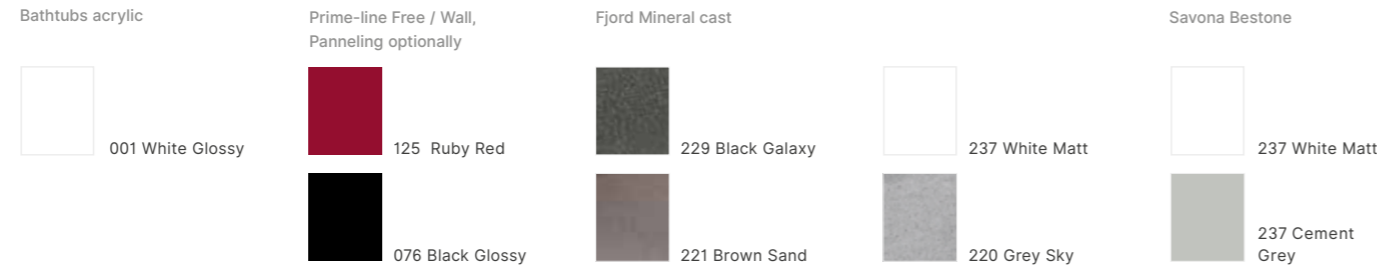

Colours bathtubs