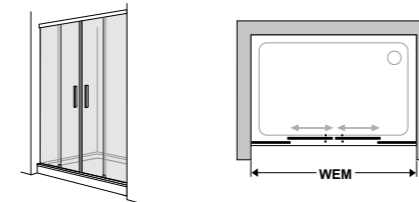

Bella Vita 3 Plus Sliding door

in recess, 4-panelled

View

Top view

Made to measure

Special width up to	Special height up to	Order number	070 Silver Matt 751 Clear with CareTec Pro	278 Silver Glossy 751 Clear with CareTec Pro
1400	2100	446.340000.1400	1.880,-	2.199,-
1600	2100	446.340000.1600	1.978,-	2.297,-
2000	2100	446.340000.2000	2.029,-	2.348,-
2500	2100	446.340000.2500	2.082,-	2.401,-

Special features

Glasses	Extra charge	Various	Extra charge
783 Fine Satin with CareTec Pro	589,-	248 Black Matt	725,-
794 Carbon with CareTec Pro	309,-	252 Stainless Steel Finish	
801 Partial Fine Satin with CareTec Pro	589,-	752700 Wall mounting glue set	111,-
802 Mirror with CareTec Pro	661,-		
813 Mastercarré with CareTec Pro	354,-		
Glass treatment as per drawing: bevel/cut out	227,-