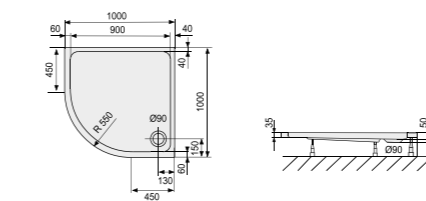

Malaga Round Trend 775

Round shower floor

Top view

View

Shower floor

Side length	Depths	Weight	Frame	Order number	Price 001 White Glossy
1000	50	21	-/-	660.775003	813,-
1000	50	26	inkl. / -	660.775002	

Accessory

	Colour	Order number	Price
Drain fittings 90 mm with DUSCHOLUX Design	078 Chrome Glossy	699.330170.078	96,-
Drain fittings 90 mm with DUSCHOLUX Design	070 Silver Matt	699.330170.070	148,-
Drain fittings 90 mm with DUSCHOLUX Design	001 White Glossy	699.330170.001	148,-
Drain fittings 90 mm plane	001 White Glossy	699.330180.001	102,-
Shower floor feet (adjustable from 87-115 mm)		699.900400	72,-
Bath anchor (set of 3)		699.900300	47,-

Note

Installation height: a = installation height shower floor 170 mm

Content
Shower walls

Content
PanElle Wall
panelling, bathtubs
and shower floors

Service

Accessories
Shower walls

Accessories
Bathtubs

Viva

Collection

Air

Bella Vita

Allegra

Walk-in solutions

Shower walls for
bathtubs

Step-in Pure
Bath solutions

PanElle
Wall panelling

Individual bathtubs

Prime-line
Bathtubs

Savona
Shower floors

Fjord
Shower floors

Free Base 2
Shower floors

Individual
shower floors

Accessories and
cleaning