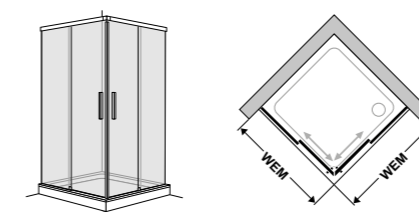

Bella Vita 3 Plus Sliding door

for corner entry, 2-panelled

View

Top view

Made to measure

Special width up to	Special height up to	Order number hinged left	Order number hinged right	070 Silver Matt 751 Clear with CareTec Pro Price per side	278 Silver Glossy 751 Clear with CareTec Pro Price per side
1000	2100	446.42000X.1000	446.43000X.1000	1.140,-	1.282,-
1200	2000	446.42000X.1200	446.43000X.1200	1.217,-	1.359,-
1500	2000	446.42000X.1500	446.43000X.1500	1.280,-	1.422,-

X: 0 = Mounting on shower floor / X: 5 = Mounting on tiled floor

Special features

Glasses	Extra charge per side	Various	Extra charge per side
783 Fine Satin with CareTec Pro	306,-	248 Black Matt	625,-
794 Carbon with CareTec Pro	232,-	252 Stainless Steel Finish	
801 Partial Fine Satin with CareTec Pro	306,-	752700 Wall mounting glue set	111,-
802 Mirror with CareTec Pro	344,-		
813 Mastercarré with CareTec Pro	207,-		
Glass treatment as per drawing: bevel/cut out	227,-		

WM = bath / shower tray dimensions, WEM = bath / shower tray installation dimensions
Dimensions in mm / recommended retail prices in EUR excluding VAT

Notes

Shower panel height: Unless ordered otherwise, the Bella Vita 3 Plus is supplied in standard height 2000 mm. Special height up to 2100 mm at no extra charge.

Wall connection: On request, a narrow wall connection profile can be additionally supplied at an extra charge.

Glass Partial Fine Satin 801: The glass will be coated vertically centred to an overall height of 900 mm. Special dimensions on request.

Notes

Shower panel height: Unless ordered otherwise, the Bella Vita 3 Plus is supplied in standard height 2000 mm. Special height up to 2100 mm at no extra charge.

Wall connection: On request, a narrow wall connection profile can be additionally supplied at an extra charge.

Glass Partial Fine Satin 801: The glass will be coated vertically centred to an overall height of 900 mm. Special dimensions on request.

Configurator

Content
Shower walls

Content
PanElle Wall
panelling, bathtubs
and shower floors

Service

Accessories
Shower walls

Accessories
Bathtubs

Viva

Collection

Air

Bella Vita

Allegra

Walk-in solutions

Shower walls for
bathtubs

Step-in Pure
Bath solutions

PanElle
Wall panelling

Individual bathtubs

Prime-line
Bathtubs

Savona
Shower floors

Fjord
Shower floors

Free Base 2
Shower floors

Individual
shower floors

Accessories and
cleaning