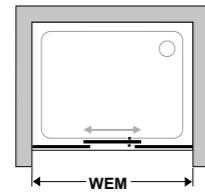

Top view, hinged left

Standard

WM	WEM from ... to	Entry width	Height	Order number hinged left	Order number hinged right	070 Silver Matt 751 Clear con CareTec Pro	074 Silver Silk Matt 751 Clear with CareTec Pro
1800	1790-1810	486	2000	459.331821	459.331822	1.500,-	1.500,-
2000	1990-2010	553	2000	459.332021	459.332022	1.543,-	1.543,-

Made to measure

Special width up to	Special height up to	Order number hinged left	Order number hinged right	070 Silver Matt 751 Clear con CareTec Pro	074 Silver Silk Matt 751 Clear with CareTec Pro
1800	2000	459.330001.1800	459.330002.1800	1.608,-	1.608,-
2200		459.330001.2200	459.330002.2200	1.913,-	1.913,-
2600		459.330001.2600	459.330002.2600	2.232,-	2.232,-

Special features

Glasses	Extra charge	Colours	Extra charge
801 Partial Fine Satin with CareTec Pro	235,-	248 Black Matt	230,-
816 Satin with CareTec Pro	306,-	237 White Matt	

Notes

Glass Partial Fine Satin 801: The glass will be coated vertically centred to an overall height of 900 mm. Special dimensions on request.