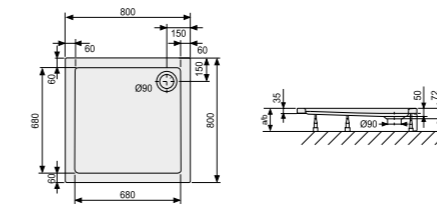

Top view

View

Shower floor

Length	Width	Depths	Weight Kg	Frame / panel	Order number	Price 001 White Glossy
			12	-/-	663.640003	515,-
800	800	50	14	incl./-	663.640002	636,-
			15	incl./incl.	663.640001	850,-