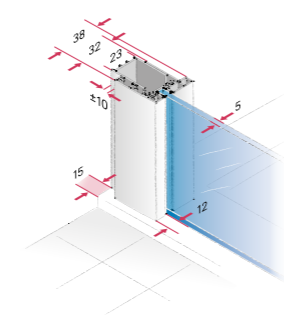

Fixed panel