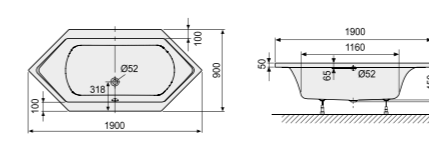

Prime-line 255

Hexagonal bathtub

Top view

View

Bathtub

Length	Width	Depths	Effective volume liter	Weight kg	Frame / panel	Order number	Price 001 White Glossy
1900	900	450	215	25	-/-	615.255000	904,-

Accessory

	Colour	Order number	Price
Multiplex Trio drain and overflow fitting with water supply	078 Chrome Glossy	699.970010	522,-
Multiplex Trio drain and overflow fitting	078 Chrome Glossy	699.979000	179,-
Bathtub feet (adjustable from 130 - 185 mm)		699.900150	70,-
Bath anchor (set of 3)		699.900300	47,-
Bore-holes for filling fixtures (according to specification)		699.902900	98,-
Bore-holes for handles		699.900900	103,-
Handle	078 Chrome Glossy	699.310010	153,-

Note

Installation height: a = installation height bathtub min. 600 mm/max. 655 mm.

Content
Shower walls

Content
PanElle Wall
panelling, bathtubs
and shower floors

Service

Accessories
Shower walls

Accessories
Bathtubs

Viva

Collection

Air

Bella Vita

Allegra

Walk-in solutions

Shower walls for
bathtubs

Step-in Pure
Bath solutions

PanElle
Wall panelling

Individual bathtubs

Prime-line
Bathtubs

Savona
Shower floors

Fjord
Shower floors

Free Base 2
Shower floors

Individual
shower floors

Accessories and
cleaning