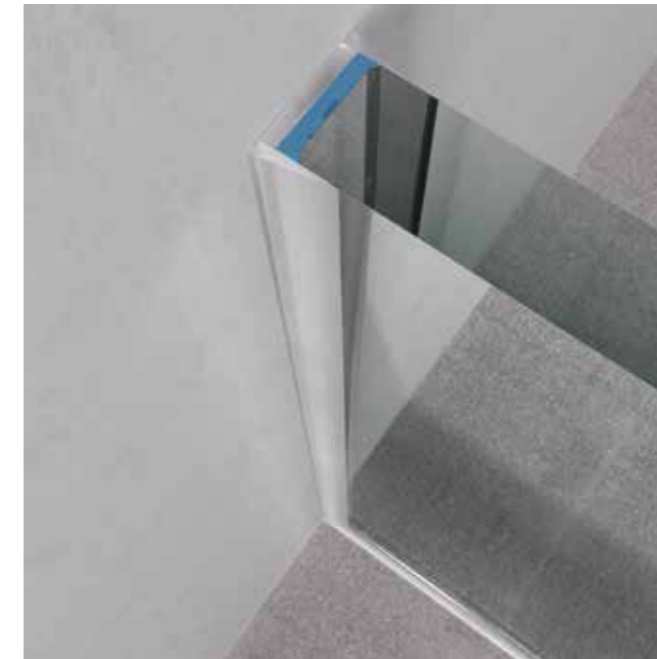

DUSCHOLUX

Air 3 Walk-in

Content
Shower walls

Content
PanElle Wall
panelling, bathtubs
and shower floors

Service

Accessories
Shower walls

Accessories
Bathtubs

Viva

Collection

Air

Bella Vita

Allegra

Walk-in solutions

Shower walls for
bathtubs

Step-in Pure
Bath solutions

PanElle
Wall panelling

Individual bathtubs

Prime-line
Bathtubs

Savona
Shower floors

Fjord
Shower floors

Free Base 2
Shower floors

Individual
shower floors

Accessories and
cleaning

Cross section silicone joint and glass anchor (invisible)