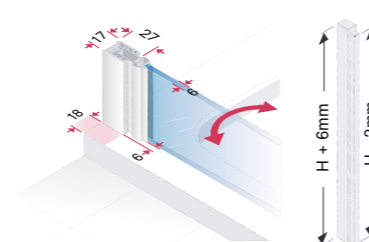

Door parts closure