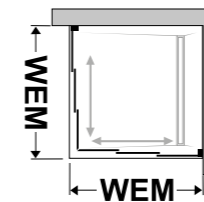

Top view

Standard

WM	WEM from ... to	Entrance width	Height	Order number	070 Silver Matt 751 Clear with CareTec
800x800	780-805	520	1900	426.605590	1.317,-
900x900	880-905	614	1900	426.607790	1.379,-
1000x1000	980-1005	710	1900	426.609990	1.494,-

Notes

Scope of supply: The scope of delivery includes a complete corner entry