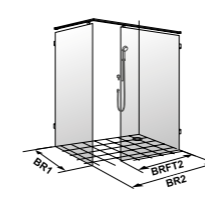

Collection 2

Walk-in Variant C2L 4

View, hinged left

Made to measure

Width BR 1 from ... to	Width BR 2 from ... to	Width fix panel 2 (BRFT2) from ... to	Height up to	Order number hinged left	Order number hinged right	062 Platinum Silver Glossy 551 Clear
200-1200	700-2000	200-1200	2100	369.040001	369.040002	2.163,-

Special features

Glasses	Extra charge	Various	Extra charge
751 Clear with CareTec Pro	198,-	062 Wall profile Platinum Silver Glossy	182,-
583 Fine Satin	661,-	Level compensation as from 11 mm	131,-
783 Fine Satin with CareTec Pro	859,-	752701 Wall mounting glue set	222,-
594 Carbon	310,-		
794 Carbon with CareTec Pro	508,-		
601 Partial Fine Satin	661,-		
801 Partial Fine Satin with CareTec Pro	859,-		
602 Mirror	604,-		
802 Mirror with CareTec Pro	802,-		
604 Optiwhite Clear	330,-		
804 Optiwhite Clear with CareTec Pro	528,-		
Glass treatment as per drawing: bevel/cut out	280,-		

Notes

Wall connection: On request, the system can be supplied with a wall connection profile at an extra charge (see table).

Shower panel height: Unless otherwise ordered, Collection 2 is supplied in a standard height of 1900 mm.

Special heights of up to 2100 mm at no extra charge.

Content
Shower walls

Content
PanElle Wall
panelling, bathtubs
and shower floors

Service

Accessories
Shower walls

Accessories
Bathtubs

Viva

Collection

Air

Bella Vita

Allegra

Walk-in solutions

Shower walls for
bathtubs

Step-in Pure
Bath solutions

PanElle
Wall panelling

Individual bathtubs

Prime-line
Bathtubs

Savona
Shower floors

Fjord
Shower floors

Free Base 2
Shower floors

Individual
shower floors

Accessories and
cleaning

Walk-in
solutions

Walk-in
solutions