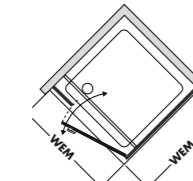

Top view, hinged right

Made to measure

Width door	Width side panel	Height up to	Order number hinged left	Order number hinged right	078 Chrome Glossy with decorative insert* 751 Clear with CareTec Pro
-1000	180 - 1000	2200	472.1662X0.1000	472.1562X0.1000	3.226,-
1001 - 1800	1001 - 1800	2200	472.1662X0.1800	472.1562X0.1800	3.664,-

X: 3 = Wall bracket, X: 5 = Surface-mounted wall profile, X: 6 = Flush-mounted wall profile

Special features

Glasses	Extra charge	Various	Extra charge
783 Fine Satin with CareTec Pro	538,-	Decorative inserts* 752587.XXX	0,-
794 Carbon with CareTec Pro	309,-	248 Black Matt	
801 Partial Fine Satin with CareTec Pro	538,-	237 White Matt	760,-
802 Mirror with CareTec Pro	604,-	252 Stainless Steel Finish	
804 Optiwhite Clear with CareTec Pro	330,-	Level compensation as from 11 mm	131,-
821 Terra with CareTec Pro	309,-		
Glass treatment as per drawing: bevel/cut out	280,-		

WM = bath / shower tray dimensions, WEM = bath / shower tray installation dimensions
Dimensions in mm / recommended retail prices in EUR excluding VAT

Note

Shower panel height: Standard height 2000 mm. Special height up to 2200 mm without extra charge.

Door panel: The maximum width of the door panel is 1,000 mm.

Glass Partial Fine Satin 801: The glass will be coated vertically centred to an overall height of 900 mm. Special dimensions on request.

Decorative insert*: Please see page 35 when ordering your chosen decorative inserts. Unless otherwise ordered, the decorative inserts are delivered in the same colour like the hinges.

Crossbars: Standard as shown. Other options on request. The crossbars used raise the product by 24 mm. Fixed panel glass < 320 mm does not require the crossbars.

Fixed panel width: Standard fixed panel width 212 mm, other widths are possible on request (no extra charge) (min. 160 mm).