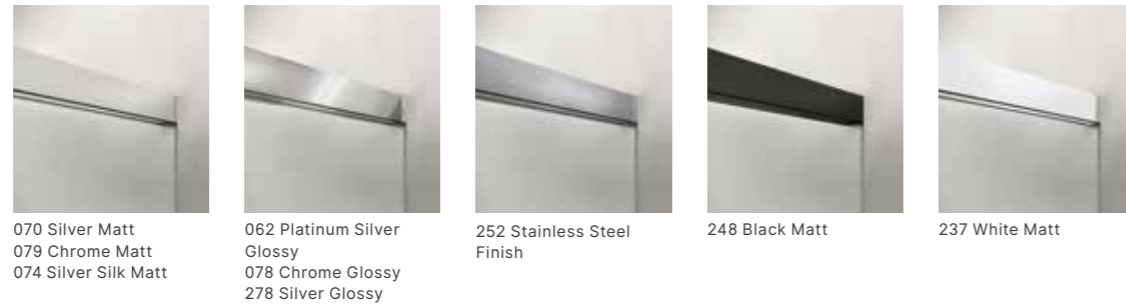

Colours and glasses

Shower walls and bathtubs

Profile colours shower walls

070 Silver Matt
079 Chrome Matt
074 Silver Silk Matt

062 Platinum Silver Glossy
078 Chrome Glossy
278 Silver Glossy

252 Stainless Steel Finish

248 Black Matt

237 White Matt