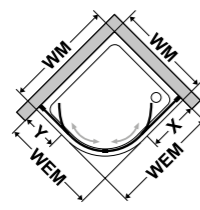

Top view

Standard

Check list key	WM	WEM from ... to	Entrance width	Mea- sure Y	Mea- sure X	Height	Order number	070 Silver Matt 751 Clear with CareTec Pro	278 Silver Glossy 751 Clear with CareTec Pro
800	900x800	783-802/883-902	522	307	407	2000	429.800120	2.442,-	2.726,-
801	800x900	883-902/783-802	522	407	307	2000	429.801120		
802	1000x800	783-802/983-1002	522	307	507	2000	429.802120	2.630,-	2.914,-
803	800x1000	983-1002/783-802	522	507	307	2000	429.803120		
804	1000x900	883-902/983-1002	522	407	507	2000	429.804120	2.630,-	2.914,-
805	900x1000	983-1002/883-902	522	507	407	2000	429.805120		

Special features

Various	Extra charge	Various	Extra charge
248 Black Matt		Level compensation until 11 mm	280,-
252 Stainless Steel Finish	1.175,-	Widening / tapering according drawing	371,-
Glass treatment as per drawing: bevel/cut out	280,-	752701 Wall mounting glue set	222,-

Notes

Pass list shower floor: Please select the desired shower base type and the corresponding order number from the fitting list for asymmetrical Malaga Round. Door stop exclusively on side 900 mm or 1000 mm. Collection 2 Round also available for asymmetrical foreign trays with radii 500 and 550. Please contact us. Minimum width of tub edge 50 mm.

Soft-Close Function: Round Version delivered without Soft-Close Function.

Installation examples

Bella Vita 3 Sliding door