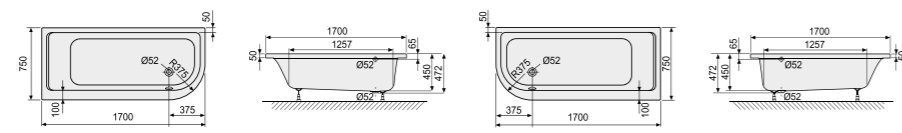

Top view 615.264000

View 615.264000

Top view 615.265000

View 615.265000

Bathtub

Length	Width	Depths	Effective volume liter	Weight kg	Frame / panel	Order number	Price 001 White Glossy
1700	750	450	150	18	-/-	615.264000	810,-
						615.265000	