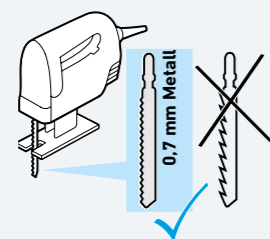

Ordering information and required tools

Required tools

Compass saw