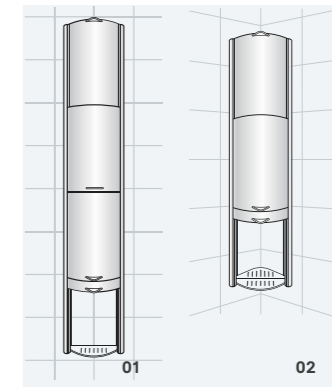

Accessories

Showerbox

Practical. Clever. Universal. Those are the attributes of Showerbox, the new practical accessory for the shower. Practical: storage space and surfaces for everything you need in the shower. Nothing gets in the way when showering or cleaning. Showerbox keeps the shower tidy. Clever: space-saving drawer, storage shelves with slits for quick and complete run-off of spray water, and also easy to clean because of smooth, broad area surfaces. Showerbox is well conceived down to the last detail. Universal: with height-adjustable shelves, can be wall- or corner mounted, flexible attachment, and available as a 2-, 3-, or 4-sliding model. All this provides a broad range for instalment variations.

Adhesive set Showerbox for self-assembly for mounting on tiles. The enclosed two-component adhesive can be removed residue-free during disassembly and is therefore particularly suitable for rental apartments. Not suitable for PanElle wall coverings, acrylic, concrete, stone, wood and porous surfaces.