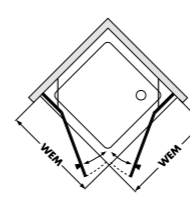

Top view

Made to measure

WEM up to	Height up to	Order number hinged left	Order number hinged right	062 Platinum Silver Glossy 551 Clear Price per side
1000	2100	239.420020.900	239.430020.900	1.835,-
1500	2100	239.420020.1000	239.430020.1000	

Special features

Glasses	Extra charge per side	Various	Extra charge per side
751 Clear with CareTec Pro	89,-	062 Wall profile Platinum Silver Glossy	91,-
583 Fine Satin	270,-	Level compensation as from 11 mm	131,-
783 Fine Satin with CareTec Pro	359,-	Glass treatment as per drawing: bevel/cut out	105,-
594 Carbon	155,-	752700 Wall mounting glue set	111,-
794 Carbon with CareTec Pro	244,-		
601 Partial Fine Satin	270,-		
801 Partial Fine Satin with CareTec Pro	359,-		
602 Mirror	302,-		
802 Mirror with CareTec Pro	391,-		
604 Optiwhite Clear	150,-		
804 Optiwhite Clear with CareTec Pro	198,-		
Glass treatment as per drawing: bevel/cut out	287,-		

Notes

Width of fixed panel: Standard width of fixed panel 212 mm, on request (without extra charge) other widths are available (min. 180 mm). Width door glass max. 900mm. For fixed panel widths >= 320 mm, a 45° crossbar will be supplied.

Shower panel height: Unless otherwise ordered, Collection 2 is supplied in a standard height of 1900 mm. Special heights of up to 2100 mm at no extra charge.

Wall connection: On request, the side panel can be delivered with wall connection profiles, at an extra charge (see table).

Content
Shower walls

Content
PanElle Wall
panelling, bathtubs
and shower floors

Service

Accessories
Shower walls

Accessories
Bathtubs

Viva

Collection

Air

Bella Vita

Allegra

Walk-in solutions

Shower walls for
bathtubs

Step-in Pure
Bath solutions

PanElle
Wall panelling

Individual bathtubs

Prime-line
Bathtubs

Savona
Shower floors

Fjord
Shower floors

Free Base 2
Shower floors

Individual
shower floors

Accessories and
cleaning