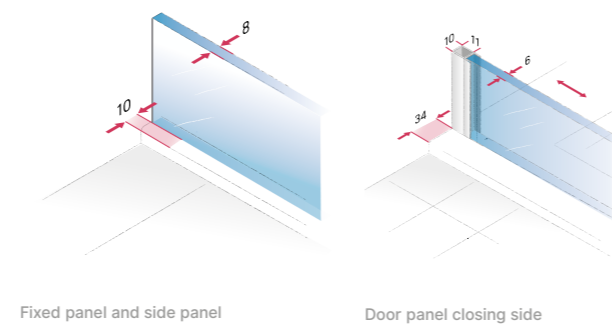

Fixed panel and side panel

Door panel closing side

Towel rail: Unless otherwise ordered, the towel rail will be installed at the same height as the handle (center of the handle)

Bella Vita 3 Plus Sliding door

2-panelled in recess

Made to measure

Special width up to	Special height up to	Order number hinged left	Order number hinged right	070 Silver Matt 751 Clear with CareTec Pro	278 Silver Glossy 751 Clear with CareTec Pro
1400	2100	446.110001.1400	446.110002.1400	1.523,-	1.754,-
	2500			2.361,-	2.592,-
1600	2100	446.110001.1600	446.110002.1600	1.613,-	1.844,-
	2500			2.452,-	2.683,-
1800	2100	446.110001.1800	446.110002.1800	1.707,-	1.938,-
	2500			2.547,-	2.778,-

Special features

Glasses	Extra charge	Various	Extra charge
783 Fine Satin with CareTec Pro	306,-	248 Black Matt	
794 Carbon with CareTec Pro	232,-	252 Stainless Steel Finish	625,-
801 Partial Fine Satin with CareTec Pro	306,-	752700 Wall mounting glue set	111,-
802 Mirror with CareTec Pro	344,-		
813 Mastercarré with CareTec Pro	207,-		
Glass treatment as per drawing: bevel/cut out	227,-		

Notes

Shower panel height: Unless ordered otherwise, the Bella Vita 3 Plus is supplied in standard height 2000 mm. Special height up to 2100 mm at no extra charge.

Wall connection: On request, a narrow wall connection profile can be additionally supplied at an extra charge.

Glass Partial Fine Satin 801: The glass will be coated vertically centred to an overall height of 900 mm. Special dimensions on request.

Configurator

Bella Vita 3 Plus Sliding door

Walk-in in recess, 2-panelled

Made to measure

Special width up to	Special height up to	Order number hinged left	Order number hinged right	070 Silver Matt 751 Clear with CareTec Pro	278 Silver Glossy 751 Clear with CareTec Pro
900-2000	2100	446.180005	446.180006	1.676,-	1.907,-

Special features

Glasses	Extra charge	Various	Extra charge
783 Fine Satin with CareTec Pro	306,-	248 Black Matt	
794 Carbon with CareTec Pro	232,-	252 Stainless Steel Finish	625,-
801 Partial Fine Satin with CareTec Pro	306,-	752700 Wall mounting glue set	111,-
802 Mirror with CareTec Pro	344,-		
813 Mastercarré with CareTec Pro	207,-		
Glass treatment as per drawing: bevel/cut out	227,-		

Notes

Height of shower panel: Unless ordered otherwise, the Bella Vita 3 Plus is supplied in standard height 2000 mm. Special height up to 2100 mm at no extra charge.

Wall connection: On request, a narrow wall connection profile can be additionally supplied at an extra charge.

Glass Partial Fine Satin 801: The glass will be coated vertically centred to an overall height of 900 mm. Special dimensions on request.