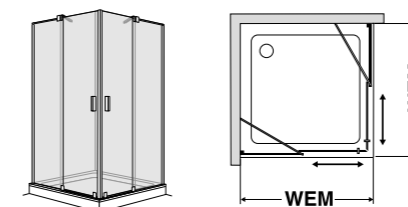

Collection 3C Sliding door

for corner entry, 2-panelled

View

Top view

Made to measure

Special width up to	Special height up to	Order number hinged left	Order number hinged right	062 Platinum Silver Glossy 751 Clear with CareTec Pro
1000	2100	458.420000.1000	458.430000.1000	1.552,-
1200	2100	458.420000.1200	458.430000.1200	1.675,-
1400	2100	458.420000.1400	458.430000.1400	1.799,-

Special features

Glasses	Extra charge per side	Colours	Extra charge per side
794 Carbon with CareTec Pro	232,-	248 Black Matt	230,-
801 Partial Fine Satin with CareTec Pro	235,-	070 Silver Matt	0,-
816 Fine Satin with CareTec Pro	306,-		

Notes

Shower panel height: If not ordered otherwise, the Collection 3C will be delivered in standard height 2000 mm. Special height up to 2100 mm without surcharge.

Glass Partial Fine Satin 801: The glass will be coated vertically centred to an overall height of 900 mm. Special dimensions on request.