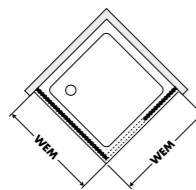

Top view, hinged left

Made to measure

WM	Height up to	Order number hinged left	Order number hinged right	078 Chrome Glossy 751 Clear with CareTec Pro
180-1000	2300	463.195600.1000	463.205600.1000	2.340,-
1001-1800	2300	463.195600.1800	463.205600.1800	2.693,-

Special features

Glasses	Extra charge	Various	Extra charge
783 Fine Satin with CareTec Pro	270,-	062 Wall profile Platinum Silver Glossy	188,-
794 Carbon with CareTec Pro	155,-	070 Wall profile Silver Matt	188,-
801 Partial Fine Satin with CareTec Pro	270,-	079 Fitting colour Chrome Matt	173,-
804 Optiwhite Clear with CareTec Pro	198,-	Level compensation as from 11 mm	131,-
Glass treatment as per drawing: bevel/cut out	280,-	752701 Wall mounting glue set	222,-

Notes

Glass Partial Fine Satin 801: The glass will be coated vertically centred to an overall height of 900 mm. Special dimensions on request.

Crossbar: Standard as illustrated. Further options on request. The crossbars used increase the product height by approx. 30 mm.

Wall connection: On request, the installation can be delivered with wall connection profiles, at an extra charge (see table).

Shower panel height: Unless otherwise ordered, Collection 3C is supplied in a standard height of 2000 mm. Special heights of up to 2300 mm at no extra charge.

Configurator