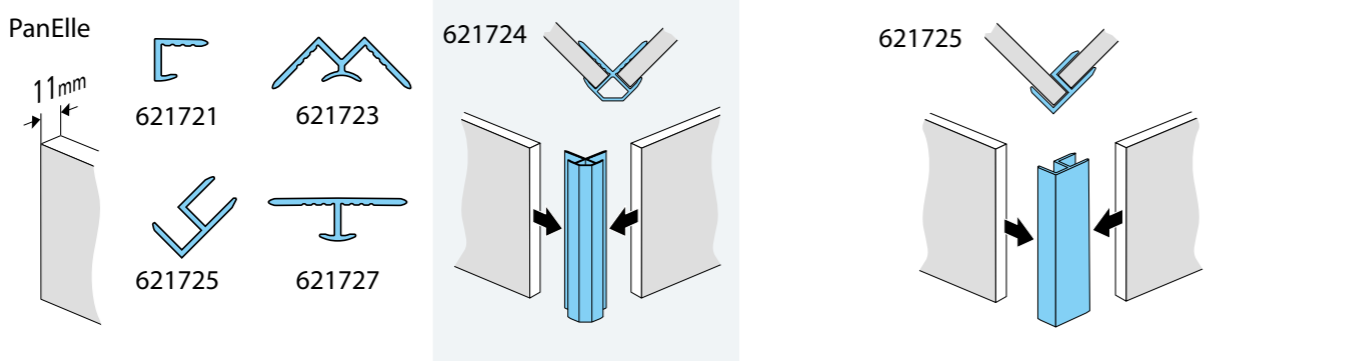

- Content Shower walls
- Content PanElle Wall panelling, bathtubs and shower floors
- Service
- Accessories Shower walls
- Accessories Bathtubs
- Viva
- Collection
- Air
- Bella Vita
- Allegra
- Walk-in solutions
- Shower walls for bathtubs
- Step-in Pure Bath solutions
- PanElle Wall panelling
- Individual bathtubs
- Prime-line Bathtubs
- Savona Shower floors
- Fjord Shower floors
- Free Base 2 Shower floors
- Individual shower floors
- Accessories and cleaning