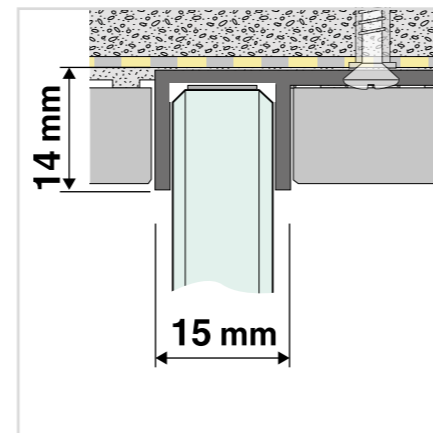

Dimensions flush mounted wall profile 520367