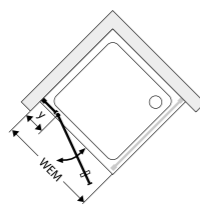

Top view, hinged left