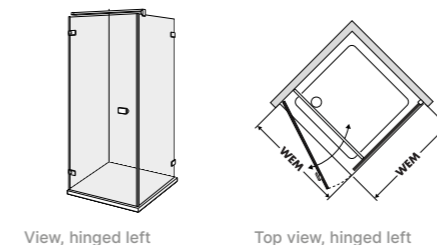

Collection 3C Swing door

with side panel

Made to measure

WM	Width door panel	Width side panel	Height up to	Order number hinged left	Order number hinged right	078 Chrome Glossy 751 Clear with CareTec Pro
200-1000	200-1000	180-1000	2200	463.155200.1000	463.165200.1000	2.905,-
1001-1800	200-1000	1001-1800	2200	463.155200.1800	463.165200.1800	3.057,-

Special features

Glasses	Extra charge	Various	Extra charge
783 Fine Satin with CareTec Pro	538,-	062 Wall profile Platinum Silver Glossy	94,-
794 Carbon with CareTec Pro	309,-	070 Wall profile Silver Matt	94,-
801 Partial Fine Satin with CareTec Pro	538,-	079 Fitting colour Chrome Matt	173,-
804 Optiwhite Clear with CareTec Pro	330,-	Level compensation as from 11 mm	195,-
Glass treatment as per drawing: bevel/cut out	280,-		

Notes

Glass Partial Fine Satin 801: The glass will be coated vertically centred to an overall height of 900 mm. Special dimensions on request.

Crossbar: Standard as illustrated. Further options on request. The crossbars used increase the product height by approx. 30 mm.

Wall connection: On request, the installation can be delivered with wall connection profiles, at an extra charge (see table).

Fixed panel width: Standard fixed panel width 212 mm, on request (at no extra charge) other widths possible (min. 180 mm).

Shower panel height: Unless otherwise ordered, Collection 3C is supplied in a standard height of 2000 mm. Special heights of up to 2200 mm at no extra charge.

Notes

Glass Partial Fine Satin 801: The glass will be coated vertically centred to an overall height of 900 mm. Special dimensions on request.

Crossbar: Standard as illustrated. Further options on request. The crossbars used increase the product height by approx. 30 mm.

Wall connection: On request the installation can be delivered with wall connection profile at an extra charge (see table).

Shower panel height: Unless otherwise ordered, Collection 3C is supplied in a standard height of 2000 mm. Special heights of up to 2200 mm at no extra charge.

Configurator

WM = bath / shower tray dimensions, WEM = bath / shower tray installation dimensions
Dimensions in mm / recommended retail prices in EUR excluding VAT