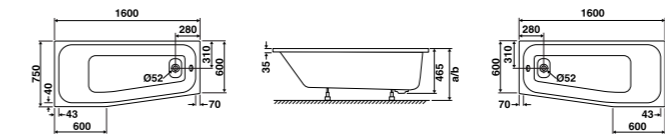

Piccolo 155/156

bathtub for small bathrooms

Top view 608.155000

View 608.155000

Top view 608.156000

Bathtub

Length	Width	Depths	Effective volume liter	Weight kg	Order number	Price 001 White Glossy
1600	750/600	430	200	23	608.155000	910,-
1600	600/750	430	200	23	608.156000	

Accessory

	Order number	Price
Geberit push-control drain and overflow fitting	699.330220	216,-
Multiplex drain and overflow fitting with water inlet	699.330240	522,-
Multiplex drain and overflow fitting	699.330230	179,-
Bathtub feet (adjustable from 130 - 185 mm)	699.900110	65,-
Bath anchor (set of 3)	699.900300	47,-

Note

Installation height: a = installation height bathtub min. 580 mm/max. 620 mm.

Features: 4-5 mm sanitary acrylic, GFK-reinforced.