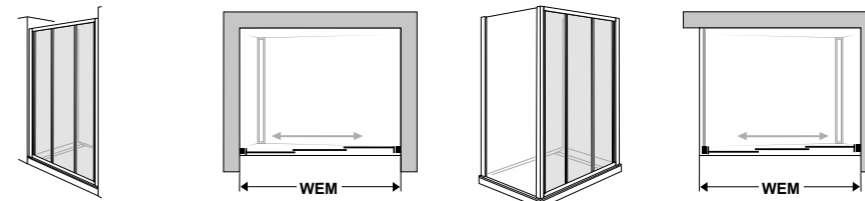

Allegra Sliding door

in recess and for combination with side panel, 3-panelled

View

Top view

Top view

Top view

Standard

WM	WEM in recess	WEM door with side panel	Entrance width	Height	Order number	070 Silver Matt 751 Clear with CareTec
900	860-910	880-905	464	1900	426.107090	854,-
1000	960-1010	980-1005	530	1900	426.109090	874,-
1100	1060-1110	1080-1105	597	1900	426.101190	896,-
1200	1160-1210	1180-1205	664	1900	426.101290	917,-

Allegra Side panel

for Sliding door

Standard

WM	WEM from ... to	Height	Order number	070 Silver Matt 751 Clear with CareTec
700	680-705	1900	426.203090	412,-
750	730-755	1900	426.204090	418,-
800	780-805	1900	426.205090	439,-
900	880-905	1900	426.207090	460,-
1000	980-1005	1900	426.209090