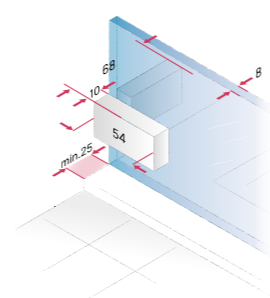

Fixed panel and side panel