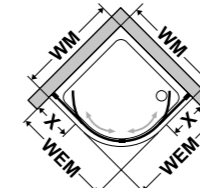

Bella Vita 3 Round

with 2 sliding doors, symmetric

View

Top view

Standard

Check list key	WM	WEM from ... to	Entrance with	Measure X	Height	Order Number	070 Silver Matt 751 Clear with CareTec Pro	278 Silver Glossy 751 Clear with CareTec Pro
500	900	883-902	589	356	2000	429.500120		
521	900	883-902	522	407	2000	429.521120	2.442,-	2.726,-
523	900	883-902	550	387	2000	429.523120		
620	1000	983-1002	522	507	2000	429.620120		
621	1000	983-1002	550	487	2000	429.621120	2.630,-	2.914,-
624	1000	983-1002	589	456	2000	429.624120		