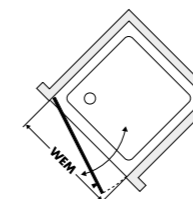

Top view, hinged left

Made to measure

Type	WEM up to	Height up to	Order number hinged left	Order number hinged right	062 Platinum Silver Glossy 551 Clear
with magnetic closure	900	2100	244.110023.900	244.110024.900	1.493,-
	1000	1900	244.110023.1000	244.110024.1000	1.563,-
without magnetic closure	900	2100	244.110021.900	244.110022.900	1.298,-
	1000	1900	244.110021.1000	244.110022.1000	1.362,-

Special features

Glasses	Extra charge	Various	Extra charge
751 Clear with CareTec Pro	89,-	Level compensation as from 11 mm	131,-
583 Fine Satin	270,-		
783 Fine Satin with CareTec Pro	359,-		
594 Carbon	155,-		
794 Carbon with CareTec Pro	244,-		
601 Partial Fine Satin	270,-		
801 Partial Fine Satin with CareTec Pro	359,-		
602 Mirror	302,-		
802 Mirror with CareTec Pro	391,-		
604 Optiwhite Clear	198,-		
804 Optiwhite Clear with CareTec Pro	287,-		
Glass treatment as per drawing: bevel/cut out	280,-		

Notes

Wall bevells: The mounting technology ensures compensation of the wall up to max. 3 mm without need for bevells in the glass.

Shower panel height: Unless otherwise ordered, Collection 2 is supplied in a standard height of 1900 mm. Special heights of up to 2100 mm at no extra charge.

Collection 2