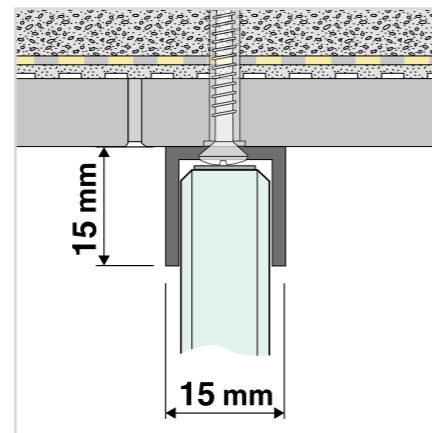

Dimensions standard wall mounted profile 520369