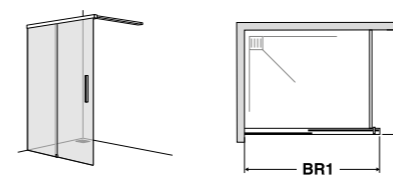

Viva Sliding door

Walk-in, 2-panelled

View, hinged left

Top view, hinged left

Made to measure

Width	Height up to	Order number hinged left	Order number hinged right	070 Silver Matt 751 Clear with CareTec Pro	062 Platinum Silver Glossy 751 Clear with CareTec Pro
-1400	2100	470.197120.1400	470.207120.1400	2.065,-	2.296,-

Special features

Glasses	Extra charge	Various	Extra charge
783 Fine Satin with CareTec Pro	306,-	Decorative inserts*	0,-
794 Carbon with CareTec Pro	232,-	752700 Wall mounting glue set	111,-
801 Partial Fine Satin with CareTec Pro	306,-		
802 Mirror with CareTec Pro	344,-		
821 Terra with CareTec Pro	232,-		
Glass treatment as per drawing: bevel/cut out	227,-		

WM = bath / shower tray dimensions, WEM = bath / shower tray installation dimensions
Dimensions in mm / recommended retail prices in EUR excluding VAT

Note

Glass Partial Fine Satin 801: The glass will be coated vertically centred to an overall height of 900 mm. Special dimensions on request.

Glass Polar (814): This glass is glazed up to a height of 1350 mm, tapering out to 1500 mm.

Decorative insert*: Please see page 27 when ordering your chosen decorative inserts. The Viva sliding door will be delivered without decorative inserts unless ordered otherwise.

Note

Shower panel height: Standard height 2000 mm. Special height up to 2100 mm without extra charge.

Glass Partial Fine Satin 801: The glass will be coated vertically centred to an overall height of 900 mm. Special dimensions on request.

Decorative insert*: Please see page 27 when ordering your chosen decorative inserts. The Viva sliding door will be delivered without decorative inserts unless ordered otherwise.

Viva