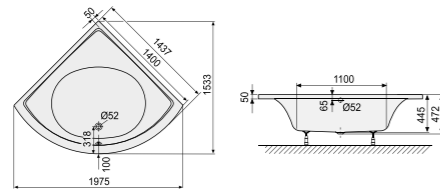

DUSCHOLUX

Prime-line 245

Corner bathtub

Top view

View

Bathtub

Leg length	Depths	Effective volume liter	Weight kg	Frame / panel	Order number	Price 001 White Glossy
1400	445	220	34	optional / optional	615.245000	1.140,-

Multi-foot frame	699.300081	647,-
Panel for Prime-line 245 incl. feet and installation material	699.151010	1.059,-

Attention: at the order the panel will be adjusted to the bathtub. A later order/mounting is not anymore possible.

Accessory

Bathtub	Colour	Order number	Price
Multiplex Trio drain and overflow fitting with water supply	078 Chrome Glossy	699.970010	522,-
Multiplex Trio drain and overflow fitting	078 Chrome Glossy	699.979000	179,-
Bathtub feet (adjustable from 130 - 185 mm)		699.900150	70,-
Bath anchor (set of 3)		699.900300	47,-
Bore-holes for filling fixtures (according to specification)		699.902900	98,-
Bore-holes for handles		699.900900	103,-
Handle	078 Chrome Glossy	699.310010.078	153,-

Note

PanElle in 001 White Glossy. The movable panel overlap the tub by about 20 mm. In connection with panel the installation is only possible in front of tiled wall.

Content
Shower walls

Content
PanElle Wall
panelling, bathtubs
and shower floors

Service

Accessories
Shower walls

Accessories
Bathtubs

Viva

Collection

Air

Bella Vita

Allegra

Walk-in solutions

Shower walls for
bathtubs

Step-in Pure
Bath solutions

PanElle
Wall panelling

Individual bathtubs

Prime-line
Bathtubs

Savona
Shower floors

Fjord
Shower floors

Free Base 2
Shower floors

Individual
shower floors

Accessories and
cleaning

Prime-line
Bathtubs

Prime-line
Bathtubs