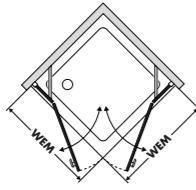

Top view

Made to measure

WM	Width door panel	Height up to	Order number	078 Chrome Glossy 751 Clear with CareTec Pro
380-1000	200-1000	2200	463.135200.1000	3.832,-
1001-1800	200-1000	2200	463.135200.1800	4.232,-

Special features

Glasses	Extra charge	Various	Extra charge
783 Fine Satin with CareTec Pro	538,-	062 Wall profile Platinum Silver Glossy	188,-
794 Carbon with CareTec Pro	309,-	070 Wall profile Silver Matt	188,-
801 Partial Fine Satin with CareTec Pro	538,-	079 Fitting colour Chrome Matt	250,-
804 Optiwhite Clear with CareTec Pro	330,-	Level compensation as from 11 mm	131,-
Glass treatment as per drawing: bevel/cut out	280,-	752701 Wall mounting glue set	222,-

Notes

Glass Partial Fine Satin 801: The glass will be coated vertically centred to an overall height of 900 mm. Special dimensions on request.

Crossbar: Standard as illustrated. Further options on request. The crossbars used increase the product height by approx. 30 mm. With fixed panels < 320 mm the crossbar is omitted.

Wall connection: On request, the installation can be delivered with wall connection profiles, at an extra charge (see table).

Fixed panel width: Standard fixed panel width 212 mm, on request (at no extra charge) other widths possible (min. 180 mm).

Shower panel height: Unless otherwise ordered, Collection 3C is supplied in a standard height of 2000 mm. Special heights of up to 2200 mm at no extra charge.