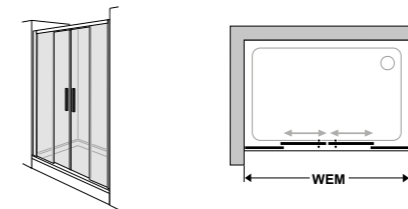

Configurator

Bella Vita 3 Sliding door

in recess, 4-panelled and for combination with shortened side panel

View

Top view

Standard

WM	WEM from ... to	Entry width	Height	Order number	070 Silver Matt 751 Clear with CareTec Pro	278 Silver Glossy 751 Clear with CareTec Pro
1400	1366-1405	506-536	2000	420.341420	1.880,-	2.199,-
1600	1566-1605	606-636	2000	420.341620	1.978,-	2.297,-
1700	1666-1705	656-686	2000	420.341720	2.029,-	2.348,-
1800	1766-1805	706-736	2000	420.341820	2.082,-	2.401,-