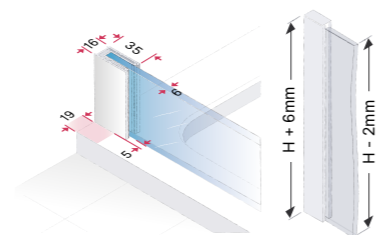

Fixed panel and side panel

Allegra 2 Pivot door

in recess with fixed panel

Standard

WM	WEM	Entry width	Width fixed panel	Height	Order number hinged left	Order number hinged right	070 Silver Matt 551 Clear price per side
800	775-805	499	228	2000	503.115021	503.115022	1.070,-
900	875-905	599	228	2000	503.117021	503.117022	1.117,-
1000	975-1005	699	228	2000	503.119021	503.119022	1.165,-
1200	1175-1205	899	228	2000	503.111221	503.111222	1.260,-

Made to measure

Special width up to	Special height up to	Order number hinged left	Order number hinged right	070 Silver Matt 551 Clear price per side
1200	2100	503.110001	503.110002	1.438,-
1800	2100	503.110001	503.110002	1.747,-

Special features

Glasses	Extra charge	Various	Extra charge
751 Clear with CareTec Pro	89,-	278 Silver Glossy	
594 Carbon	155,-	248 Black Matt	110,-
794 Carbon with CareTec Pro	244,-	752700 Wall mounting glue set	111,-
601 Partial Fine Satin	306,-		
801 Partial Fine Satin with CareTec Pro	395,-		
602 Mirror	344,-		
802 Mirror with CareTec Pro	433,-		
816 Fine Satin	306,-		
816 Satin with CareTec Pro	395,-		
Glass treatment as per drawing: bevel/cut out	203,-		

Note

Handle and hinge with profile colour 070 and 278 in Chrome Glossy, with profile colour 248 in Black Matt.

Allegra
Allegra 2

Allegra
Allegra 2