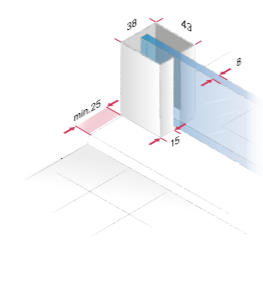

Fixed panel and side panel with wall profile