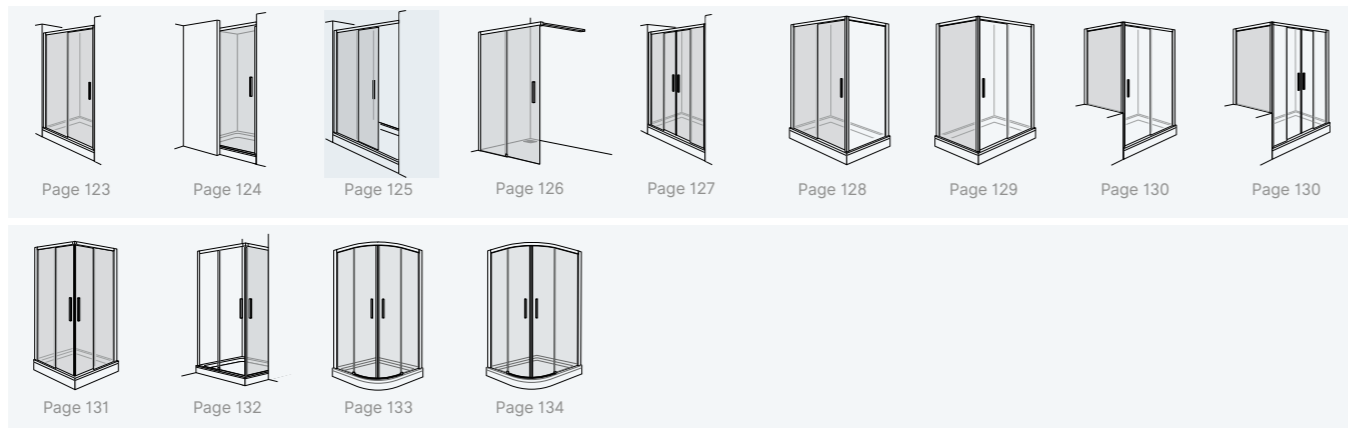

Models

For other types of installation see page 135.

Content
Shower walls

Content
PanElle Wall
panelling, bathtubs
and shower floors

Service

Accessories
Shower walls

Accessories
Bathtubs

Viva

Collection

Air

Bella Vita

Allegra

Walk-in solutions

Shower walls for
bathtubs

Step-in Pure
Bath solutions

PanElle
Wall panelling

Individual bathtubs

Prime-line
Bathtubs

Savona
Shower floors

Fjord
Shower floors

Free Base 2
Shower floors

Individual
shower floors

Accessories and
cleaning