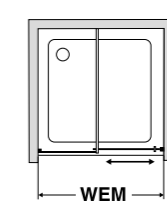

Top view Recess, hinged left

Notes

Version in recess: for this use the recess shore set is required (see special features)
Adjustment range of wall profile: the adjustment range is +/- 10 mm.
Crossbar: the length of the supplied crossbar is 1000 mm and includes one 90° and one 30° connection piece.

Standard

Width	Fixed measure	Height	Entry width recess	Order number hinged left	Order number hinged right	278 Silver Glossy 751 Clear with CareTec Pro
1200	1100-1200	2000	462-561	511.841221	511.841222	1.669,-
1300	1201-1300	2000	512-611	511.841321	511.841322	1.730,-
1400	1301-1400	2000	562-661	511.841421	511.841422	1.791,-
1500	1401-1500	2000	612-711	511.841521	511.841522	1.852,-
1600	1501-1600	2000	662-761	511.841621	511.841622	1.911,-
1700	1601-1700	2000	712-811	511.841721	511.841722	1.971,-
1800	1701-1800	2000	762-861	511.841821	511.841822	2.029,-

Special features

Colours	Extra charge	Various	Extra charge
248 Black Matt	115,-	752863 Recess shore set	245,-

* Unless otherwise ordered, the towel rail is fitted at handle height.