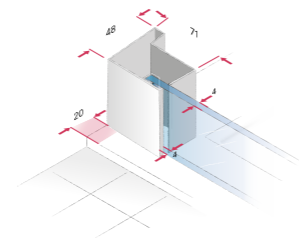

Elastical guide in glass of high quality metal

Technical information

- Glasses made of 4 mm tempered safety glass
- According to the model wall bevels can be adjusted from 20 to 50 mm
- Moving parts made from die-cast zinc for a long life span