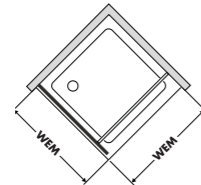

Top view, hinged left

Flush-mounted wall profile

Width	Height up to	Order number hinged left	Order number hinged right	078 Chrome Glossy with decorative insert* 751 Clear with CareTec Pro
-800	2200	472.195460.800	472.205460.800	766,-
801-1000	2200	472.195460.1000	472.205460.1000	930,-
1001-1500	2200	472.195460.1500	472.205460.1500	1.085,-
1501-1800	2200	472.195460.1800	472.205460.1800	1.274,-

Profile

Length	Description	Order number	062 Platinum Silver Glossy	237 White Matt	248 Black Matt	252 Stainless Steel Finish
2300	Flush-mounted wall profile	752691	300,-	335,-	335,-	370,-

Special features

Glasses	Extra charge	Various	Extra charge
783 Fine Satin with CareTec Pro	270,-	248 Black Matt	
794 Carbon with CareTec Pro	155,-	237 White Matt	285,-
801 Partial Fine Satin with CareTec Pro	270,-	252 Stainless Steel Finish	
802 Mirror with CareTec Pro	302,-	Level compensation as from 11 mm	131,-
804 Optiwhite Clear with CareTec Pro	198,-		
821 Terra with CareTec Pro	155,-		
Glass treatment as per drawing: bevel/cut out	280,-		

Note

Shower panel height: Standard height 2000 mm. Special height up to 2200 mm without extra charge.

Glass Partial Fine Satin 801: The glass will be coated vertically centred to an overall height of 900 mm. Special dimensions on request.

Decorative insert*: Please see page 35 when ordering your chosen decorative inserts. Unless otherwise ordered, the decorative inserts are delivered in the same colour like the hinges.

Attention: The flush-mounted wall profile must be ordered in advance and tiled in.