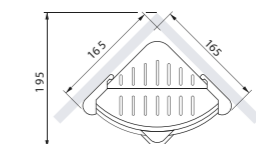

Showerbox Design	Height	Order number	070 Silver Matt	062 Platinum Silver Glossy
2 sliding elements	570	950.818020	130,-	202,-
3 sliding elements	850	950.818030	168,-	243,-
4 sliding elements	1130	950.818040	258,-	340,-

Basic colours of sliding elements

Create your own personal Showerbox.

Colour sliding elements standard version
Colours: White, Grey

Arrangement
950.818020: 1x White, 1x Grey
950.818030: 2x White, 1x Grey
950.818040: 2x White, 2x Grey

Special version with choice of arrangement.
Colours: White, Grey, Electric Blue, Glacier Green