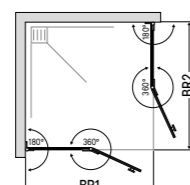

Top view

Made to measure

WEM	Height up to	Order number hinged left	Order number hinged right	062 Platinum Silver Glossy 551 Clear Price per side
-900	2100	297.810020.900	297.820020.900	1.913,-
901-1200		297.810020.1200	297.820020.1200	2.013,-

Special features

Glasses	Extra charge per side
751 Clear with CareTec Pro	89,-
583 Fine Satin	270,-
783 Fine Satin with CareTec Pro	359,-
594 Carbon	155,-
794 Carbon with CareTec Pro	244,-
601 Partial Fine Satin	270,-
801 Partial Fine Satin with CareTec Pro	359,-
602 Mirror	302,-
802 Mirror with CareTec Pro	391,-
604 Optiwhite Clear	198,-
804 Optiwhite Clear with CareTec Pro	287,-

Notes

Shower panel height: Unless otherwise ordered, Collection 2 is supplied in a standard height of 1900 mm. Special heights of up to 2100 mm at no extra charge.