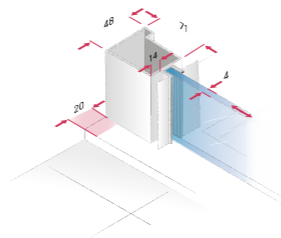

Door panel closing side