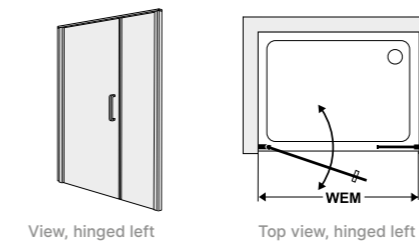

Configurator

Bella Vita 3 Swing door

in recess with side panel in line

Notes

Swing doors: Swing doors are opening inwards and outwards.

Made to measure

Special width up to	Side panel in line max.	Special height up to	Order number hinged left	Order number hinged right	070 Silver Matt 751 Clear with CareTec Pro	062 Silver Glossy 751 Clear with CareTec Pro
1200	400	2000	340.170001	340.170002	1.718,-	2.406,-