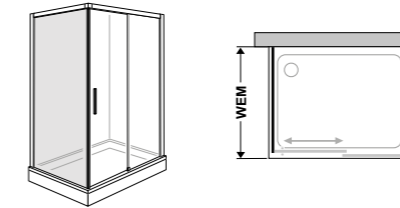

Bella Vita 3 Side panel

for combination with sliding door 2-panelled

View, hinged left

Top view, hinged left

Standard

WM	WEM from ... to	Height	Order number	070 Silver Matt 751 Clear with CareTec Pro	278 Silver Glossy 751 Clear with CareTec Pro
750	733-752	2000	420.20402X	808,-	932,-
800	783-802		420.20502X	823,-	947,-
900	883-902		420.20702X	841,-	965,-
1000	983-1002		420.20902X	894,-	1.018,-