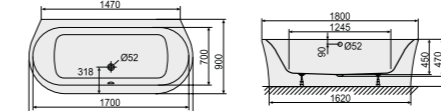

Prime-line Wall

Oval bathtub for wall connection with moulded panel

Top view

View

Bathtub

Length	Width	Depths	Effective volume liter	Weight kg	Frame / panel	Order number	Price 001 White Glossy
1800	900	450	175	43	incl./incl.	615.257200	3.681,-

Accessory

Bathtub	Colour	Order number	Price
Drain and overflow fitting with water supply	078 Chrome Glossy	699.330200	926,-
Bore-holes for filling fixtures (according to specification)		699.902900	98,-
Set of sound-insulating tray feet (12 pcs.)		699.300160	360,-

Options

Panel	Colour	Price
Panel Black for Prime-line Wall	076 Black Glossy	442,-
Panel Ruby Red for Prime-line Wall	125 Ruby Red	442,-

Note

Installation height: a = installation height bathtub 600 mm.
Incl. pre-mounted drain and overflow fitting.