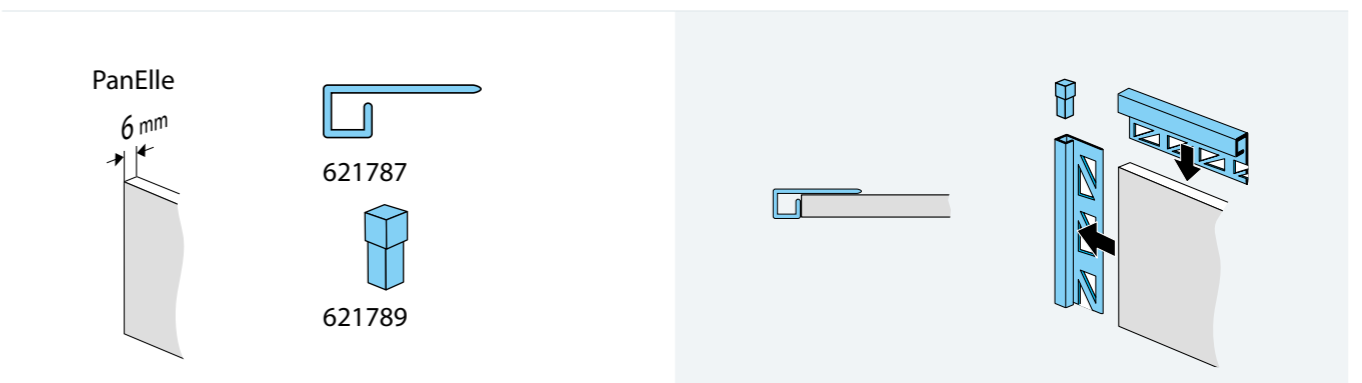

- Content Shower walls
- Content PanElle Wall panelling, bathtubs and shower floors
- Service
- Accessories Shower walls
- Accessories Bathtubs
- Viva
- Collection
- Air
- Bella Vita
- Allegra
- Walk-in solutions
- Shower walls for bathtubs
- Step-in Pure Bath solutions
- PanElle Wall panelling
- Individual bathtubs
- Prime-line Bathtubs
- Savona Shower floors
- Fjord Shower floors
- Free Base 2 Shower floors
- Individual shower floors
- Accessories and cleaning