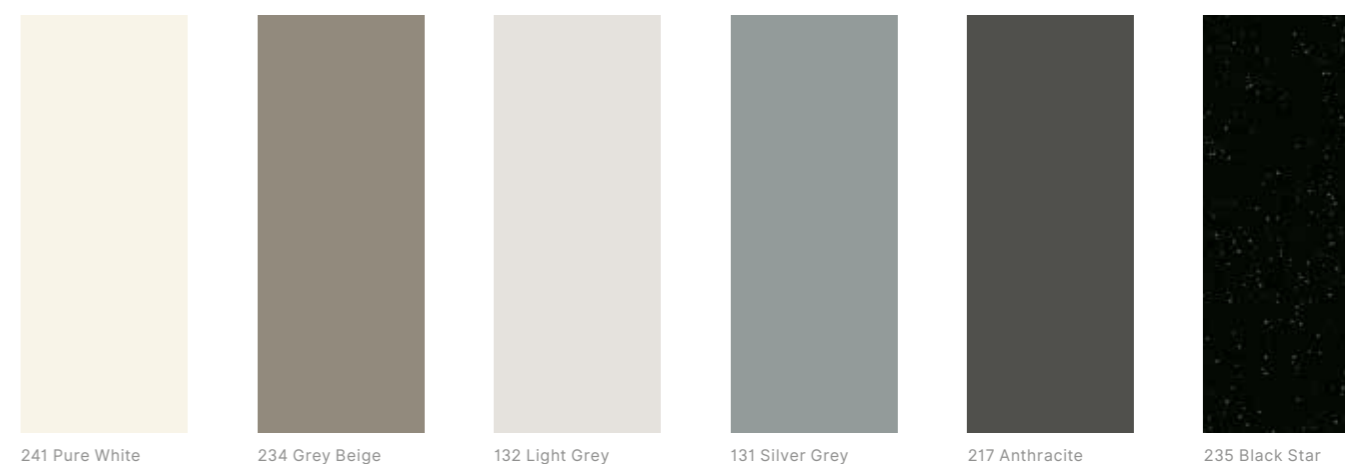

PanElle Objects

Content
Shower walls

Content
PanElle Wall
panelling, bathtubs
and shower floors

Service

Accessories
Shower walls

Accessories
Bathtubs

Viva

Collection

Air

Bella Vita

Allegra

Walk-in solutions

Shower walls for
bathtubs

Step-in Pure
Bath solutions

PanElle
Wall panelling

Individual bathtubs

Prime-line
Bathtubs

Savona
Shower floors

Fjord
Shower floors

Free Base 2
Shower floors

Individual
shower floors

Accessories and
cleaning

Motifs

Models

Overview

- Due to the plate size and the advantageous price/performance ratio optimally suitable for the object range

6 mm PanElle Objects, 1250 x 2750 mm

Surface	Order number Standard plate	Price per panel (single sale)	Price per panel (from 5 pieces)
Standard colour	706.062611.XXX	651,-	590,-

11 mm PanElle Objects, 1250 x 2750 mm

Surface	Order number Standard plate	Price per panel (single sale)	Price per panel (from 5 pieces)
Standard colour	706.112611.XXX	793,-	720,-

XXX: Colour code, see above