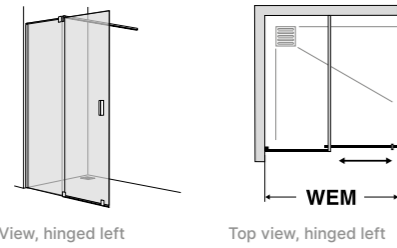

DUSCHOLUX

Collection 3C Sliding door

Walk-in, 2-panelled

View, hinged left

Top view, hinged left

Notes

Shower panel height: If not ordered otherwise, the Collection 3C will be delivered in standard height 2000 mm. Special height up to 2100 mm without surcharge.

Glass Partial Fine Satin 801: The glass will be coated vertically centred to an overall height of 900 mm. Special dimensions on request.

Made to measure

Special width up to	Special height up to	Order number hinged left	Order number hinged right	062 Platinum Silver Glossy 751 Clear with CareTec Pro
1200	2100	458.840001.1200	458.840002.1200	1.669,-
1400	2100	458.840001.1400	458.840002.1400	1.791,-
1800	2100	458.840001.1800	458.840002.1800	2.029,-

Special features

Glasses	Extra charge	Colours	Extra charge
794 Carbon with CareTec Pro	232,-	248 Black Matt	230,-
801 Partial Fine Satin with CareTec Pro	235,-	070 Silver Matt	0,-
816 Fine Satin with CareTec Pro	306,-