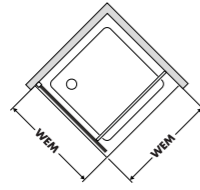

Top view, hinged left

Made to measure

WM	Height up to	Order number hinged left	Order number hinged right	078 Chrome Glossy 751 Clear with CareTec Pro
180-800	2300	463.195400.0800	463.205400.0800	1.049,-
801-1000	2300	463.195400.1000	463.205400.1000	1.210,-
1001-1500	2300	463.195400.1500	463.205400.1500	1.364,-
1501-1800	2300	463.195400.1800	463.205400.1800	1.548,-

Special features

Glasses	Extra charge	Various	Extra charge
783 Fine Satin with CareTec Pro	270,-	062 Wall profile Platinum Silver Glossy	94,-
794 Carbon with CareTec Pro	155,-	070 Wall profile Silver Matt	94,-
801 Partial Fine Satin with CareTec Pro	270,-	079 Fitting colour Chrome Matt	116,-
804 Optiwhite Clear with CareTec Pro	198,-	Level compensation as from 11 mm	131,-
Glass treatment as per drawing: bevel/cut out	280,-	752700 Wall mounting glue set	111,-

Notes

Glass Partial Fine Satin 801: The glass will be coated vertically centred to an overall height of 900 mm. Special dimensions on request.

Crossbar: Standard as illustrated. Further options on request. The crossbars used increase the product height by approx. 30 mm.

Wall connection: On request, the installation can be delivered with wall connection profiles, at an extra charge (see table).

Shower panel height: Unless otherwise ordered, Collection 3C is supplied in a standard height of 2000 mm. Special heights of up to 2300 mm at no extra charge.

Configurator