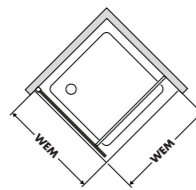

Top view, hinged left

Made to measure

WM	Height up to	Order number hinged left	Order number hinged right	078 Chrome Glossy 751 Clear with CareTec Pro
180-800	2300	463.195400.0800	463.205400.0800	1.049,-
801-1000	2300	463.195400.1000	463.205400.1000	1.210,-
1001-1500	2300	463.195400.1500	463.205400.1500	1.364,-
1501-1800	2300	463.195400.1800	463.205400.1800	1.548,-

Special features

Glasses	Extra charge	Various	Extra charge
783 Fine Satin with CareTec Pro	270,-	062 Wall profile Platinum Silver Glossy	94,-
794 Carbon with CareTec Pro	155,-	070 Wall profile Silver Matt	94,-
801 Partial Fine Satin with CareTec Pro	270,-	079 Fitting colour Chrome Matt	116,-
804 Optiwhite Clear with CareTec Pro	198,-	Level compensation as from 11 mm	131,-
Glass treatment as per drawing: bevel/cut out	280,-	752700 Wall mounting glue set	111,-

Notes

Glass Partial Fine Satin 801: The glass will be coated vertically centred to an overall height of 900 mm. Special dimensions on request.

Crossbar: Standard as illustrated. Further options on request. The crossbars used increase the product height by approx. 30 mm.

Wall connection: On request, the installation can be delivered with wall connection profiles, at an extra charge (see table).

Shower panel height: Unless otherwise ordered, Collection 3C is supplied in a standard height of 2000 mm. Special heights of up to 2300 mm at no extra charge.

Configurator