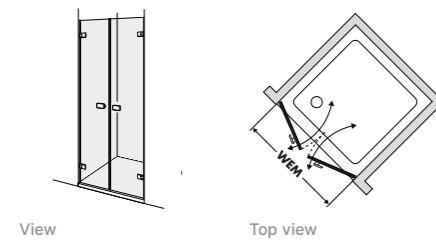

Content
Shower walls

Content
PanElle Wall
panelling, bathtubs
and shower floors

Service

Accessories
Shower walls

Accessories
Bathtubs

Viva

Collection

Air

Bella Vita

Allegra

Walk-in solutions

Shower walls for
bathtubs

Step-in Pure
Bath solutions

PanElle
Wall panelling

Individual bathtubs

Prime-line
Bathtubs

Savona
Shower floors

Fjord
Shower floors

Free Base 2
Shower floors

Individual
shower floors

Accessories and
cleaning

DUSCHOLUX

Collection 3C Swing door

2-panelled in recess

Made to measure

WM	Width door panel	Height up to	Order number	078 Chrome Glossy 751 Clear with CareTec Pro
400-1000	200-1000	2200	463.115100.1000	2.555,-
1001-1800	200-1000	2200	463.115100.1800	2.730,-

Special features

Glasses	Extra charge	Various	Extra charge
783 Fine Satin with CareTec Pro	270,-	079 Fitting colour Chrome Matt	173,-
794 Carbon with CareTec Pro	155,-	Level compensation as from 11 mm	131,-
801 Partial Fine Satin with CareTec Pro	270,-		
804 Optiwhite Clear with CareTec Pro	198,-		
Glass treatment as per drawing: bevel/cut out	280,-		

Notes

Glass Partial Fine Satin 801: The glass will be coated vertically centred to an overall height of 900 mm.

Special dimensions on request.

Shower panel height: Unless otherwise ordered, Collection 3C is supplied in a standard height of 2000 mm. Special heights of up to 2200 mm at no extra charge.