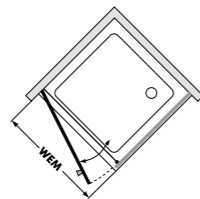

Top view, hinged left

Made to measure

Type	WEM up to	Height up to	Order number hinged left	Order number hinged right	062 Platinum Silver Glossy 551 Clear
with magnetic closure	900	2100	244.120021.900	244.120022.900	1.493,-
	1000	1900	244.120021.1000	244.120022.1000	

Special features

Glasses	Extra charge	Various	Extra charge
751 Clear with CareTec Pro	89,-	Level compensation as from 11 mm	131,-
583 Fine Satin	270,-		
783 Fine Satin with CareTec Pro	359,-		
594 Carbon	155,-		
794 Carbon with CareTec Pro	244,-		
601 Partial Fine Satin	270,-		
801 Partial Fine Satin with CareTec Pro	359,-		
602 Mirror	302,-		
802 Mirror with CareTec Pro	391,-		
604 Optiwhite Clear	198,-		
804 Optiwhite Clear with CareTec Pro	287,-		
Glass treatment as per drawing: bevel/cut out	280,-		

Notes

Wall bevels: The mounting technology ensures compensation of the wall up to max. 3 mm without need for bevels in the glass.

Shower panel height: Unless otherwise ordered, Collection 2 is supplied in a standard height of 1900 mm.

Special heights of up to 2100 mm at no extra charge.