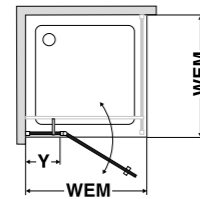

Top view, hinged left

Standard

WM	WEM	WEM Mounting on tiled	Entry width	Width Fixed panel	Height	Order number hinged left	Order number hinged right	070 Silver Matt 551 Clear
750	735-755	716-736	490	200	2000	488.124021	488.124022	888,-
800	785-805	766-786	490	250	2000	488.125021	488.125022	908,-
900	885-905	866-886	590	250	2000	488.127021	488.127022	947,-
1000	985-1005	966-986	690	250	2000	488.129021	488.129022	998,-
1200	1185-1205	1166-1186	890	250	2000	488.121221	488.121222	1.082,-

Made to measure

Special width up to	Special height up to	Order number hinged left	Order number hinged right	070 Silver Matt 551 Clear
1200	2100	488.120001.1200	488.120002.1200	1.271,-
1800	2100	488.120001.1800	488.120002.1800	1.581,-

Special features

Glasses	Extra charge	Various	Extra charge
751 Clear with CareTec Pro	89,-	278 Silver Glossy	110,-
594 Carbon	155,-	248 Black Matt	
794 Carbon with CareTec Pro	244,-	752700 Wall mounting glue set	111,-
601 Partial Fine Satin	306,-		
801 Partial Fine Satin with CareTec Pro	395,-		
602 Mirror	344,-		
802 Mirror with CareTec Pro	433,-		
816 Fine Satin	306,-		
816 Satin with CareTec Pro	395,-		
Glass treatment as per drawing: bevel/cut out	203,-		

Note

Handle and crossbar with profile colour 070 and 278 in Chrome Glossy, with profile colour 248 in Black Matt.