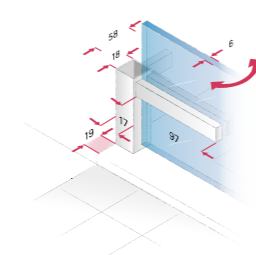

Door panel fixation side