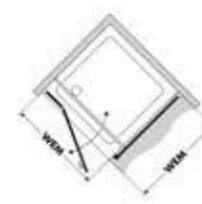

View, hinged left

Top view, hinged left

Made to measure

WM	Width door panel	Width side panel	Height up to	Order number hinged left	Order number hinged right	078 Chrome Glossy 751 Clear with CareTec Pro
380-1000	200-1000	180-1000	2200	463.275700.1000	463.285700.1000	3.293,-
1001-1800	200-1000	1001-1200	2200	463.275700.1800	463.285700.1800	3.465,-