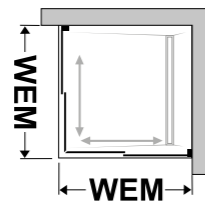

Top view

Standard

WM	WEM from ... to	Entrance width	Height	Order number	070 Silver Matt 751 Clear with CareTec
800x800	780-805	446	1900	426.405590	1.100,-
900x900	880-905	516	1900	426.407790	1.154,-
1000x1000	980-1005	588	1900	426.409990	1.262,-

Notes

Scope of supply: The scope of delivery includes a complete corner entry

Content
Shower walls

Content
PanElle Wall
panelling, bathtubs
and shower floors

Service

Accessories
Shower walls

Accessories
Bathtubs

Viva

Collection

Air

Bella Vita

Allegra

Walk-in solutions

Shower walls for
bathtubs

Step-in Pure
Bath solutions

PanElle
Wall panelling

Individual bathtubs

Prime-line
Bathtubs

Savona
Shower floors

Fjord
Shower floors

Free Base 2
Shower floors

Individual
shower floors

Accessories and
cleaning

Allegra
Allegra 2

Allegra
Allegra 2