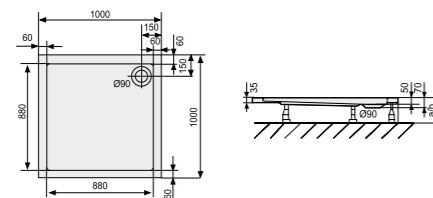

DUSCHOLUX

Ancona Trend 645

Rectangular shower floor

Top view

View

Shower floor

Length	Width	Depths	Weight Kg	Frame / panel	Order number	Price 001 White Glossy
1000	1000	50	20	-/-	663.645003	623,-
			23	incl./-	663.645002	749,-
			24	incl./incl.	663.645001	970,-

Accessory

	Colour	Order number	Price
Drain fittings 90 mm with DUSCHOLUX Design	078 Chrome Glossy	699.330170.078	96,-
Drain fittings 90 mm with DUSCHOLUX Design	070 Silver Matt	699.330170.070	148,-
Drain fittings 90 mm with DUSCHOLUX Design	001 White Glossy	699.330170.001	148,-
Drain fittings 90 mm plane	001 White Glossy	699.330180.001	102,-
Shower floor feet (adjustable from 87-115 mm)		699.900400	72,-
Bath anchor (set of 3)		699.900300	47,-