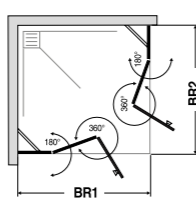

Top view

Made to measure

Width BR 1 from ... to	Width BR 2 from ... to	Width FT from ... to	Width TT1 from ... to	Width TT2 from ... to	Height up to	Order number hinged left	Order number hinged right	062 Platinum Silver Glossy 551 Clear Price per side
700-1500	700-1500	180-1000	100-794	100-500	2100	297.620020	297.630020	2.653,-

Special features

Glasses	Extra charge per side	Various	Extra charge per side
751 Clear with CareTec Pro	267,-	062 Wall profile Platinum Silver Glossy	91,-
583 Fine Satin	317,-	Level compensation as from 11 mm	131,-
783 Fine Satin with CareTec Pro	584,-	752700 Wall mounting glue set	111,-
594 Carbon	317,-		
794 Carbon with CareTec Pro	584,-		
601 Partial Fine Satin	317,-		
801 Partial Fine Satin with CareTec Pro	584,-		
602 Mirror	376,-		
802 Mirror with CareTec Pro	643,-		
604 Optiwhite Clear	198,-		
804 Optiwhite Clear with CareTec Pro	465,-		
Glass treatment as per drawing: bevel/cut out	280,-		

Notes

Wall connection: On request, the system can be supplied with a wall connection profile at an extra charge (see table).

Shower panel height: Unless otherwise ordered, Collection 2 is supplied in a standard height of 1900 mm.

Special heights of up to 2100 mm at no extra charge.

Range of installation: Can be combined with swing door 2-panelled for 5-panelled corner entry.