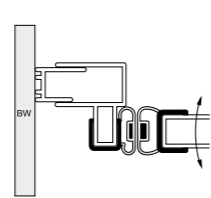

Pedestal profile for connecting to bath

Made to measure

WEM up to	Height up to	Order number hinged left	Order number hinged right	062 Platinum Silver Glossy 551 Clear
800	2100,-	239.210021.800	239.210022.800	1.297,-
max. 1200		239.210021.1200	239.210022.1200	1.402,-

Special features

Glasses	Extra charge	Various	Extra charge
751 Clear with CareTec Pro	89,-	062 Wall profile Platinum Silver Glossy	91,-
583 Fine Satin	270,-	Level compensation as from 11 mm	131,-
783 Fine Satin with CareTec Pro	359,-	752700 Wall mounting glue set	111,-
594 Carbon	155,-		
794 Carbon with CareTec Pro	244,-		
601 Partial Fine Satin	270,-		
801 Partial Fine Satin with CareTec Pro	359,-		
602 Mirror	302,-		
802 Mirror with CareTec Pro	391,-		
604 Optiwhite Clear	198,-		
804 Optiwhite Clear with CareTec Pro	287,-		
Glass treatment as per drawing: bevel/cut out	280,-		

Notes

Note: Please indicate the base and door height in your order.

Installation: Installation shortened side panel freely suspended for installation beside bath tub. Glass overlaps about 35 mm at the bath rim.

Crossbar: A 90° crossbar is included in the length of 1000mm

Wall connection: On request the side panel can be delivered with wall connection profile at an extra charge (see table)

Shower panel height: Unless otherwise ordered, Collection 2 is supplied in a standard height of 1900 mm. Special heights of up to 2100 mm at no extra charge.