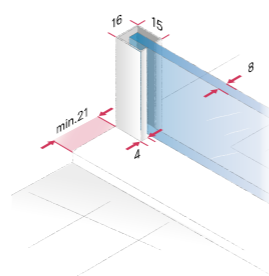

Fixed panel and side panel with wall profile