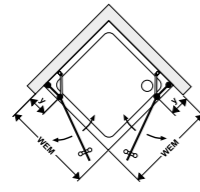

Top view

Standard

WM	WEM	WEM Mounting on tiled floor	Entry width	Width Fixed panel	Height	Order number hinged left	Order number hinged right	070 Silver Matt 551 Clear per side
700	685-705	666-686	691	157	2000	488.423020	488.433020	870,-
750	735-755	716-736	691	207	2000	488.424020	488.434020	888,-
800	785-805	766-786	833	157	2000	488.425020	488.435020	908,-
900	885-905	866-886	833	257	2000	488.427020	488.437020	947,-
1000	985-1005	966-986	833	357	2000	488.429020	488.439020	998,-

Made to measure

Special width up to	Special height up to	Order number hinged left	Order number hinged right	070 Silver Matt 551 Clear per side
1300	2100	488.420000	488.430000	1.271,-

Special features

Glasses	Extra charge per side	Various	Extra charge per side
751 Clear with CareTec Pro	89,-	278 Silver Glossy	110,-
594 Carbon	155,-	248 Black Matt	
794 Carbon with CareTec Pro	244,-	752700 Wall mounting glue set	111,-
601 Partial Fine Satin	306,-		
801 Partial Fine Satin with CareTec Pro	395,-		
602 Mirror	344,-		
802 Mirror with CareTec Pro	433,-		
816 Fine Satin	306,-		
816 Satin with CareTec Pro	395,-		
Glass treatment as per drawing: bevel/cut out	203,-		

Note

Handle and crossbar with profile colour 070 and 278 in Chrome Glossy, with profile colour 248 in Black Matt.