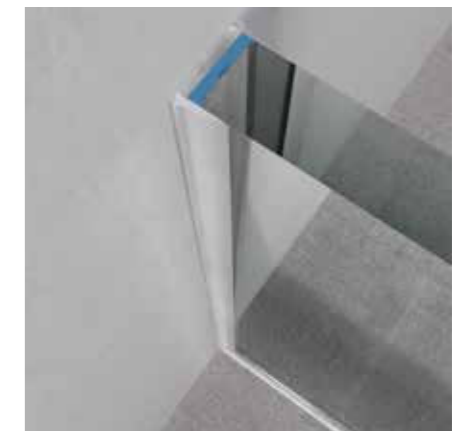

Invisible, non-mechanical fixing
Glued with glass anchors. Instead of mechanical fixing, the glass is safeguarded on the wall as well as on the surface by means of a concealed glass anchor and silicone joints in a choice of colours. This has the advantage that neither drilling nor screwing is necessary.