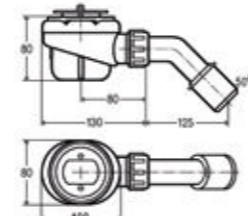

Drain fitting 90 mm, drain capacity 38.4 L/min 699.330170.078