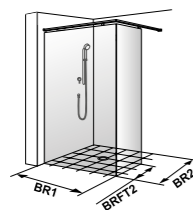

DUSCHOLUX

Collection 2

Walk-in Variant C2L 5

View, hinged left

Made to measure

Width BR 1 from ... to	Width BR 2 from ... to	Width fix panel 2 (BRFT2) from ... to	Height up to	Order number hinged left	Order number hinged right	062 Platinum Silver Glossy 551 Clear
200-1200	700-2000	200-1200	2100	369.050001	369.050002	1.958,-

Special features

Glasses	Extra charge	Various	Extra charge
751 Clear with CareTec Pro	198,-	062 Wall profile Platinum Silver Glossy	91,-
583 Fine Satin	661,-	Level compensation as from 11 mm	131,-
783 Fine Satin with CareTec Pro	859,-	752700 Wall mounting glue set	111,-
594 Carbon	310,-		
794 Carbon with CareTec Pro	508,-		
601 Partial Fine Satin	661,-		
801 Partial Fine Satin with CareTec Pro	859,-		
602 Mirror	604,-		
802 Mirror with CareTec Pro	802,-		
604 Optiwhite Clear	330,-		
804 Optiwhite Clear with CareTec Pro	330,-		
Glass treatment as per drawing: bevel/cut out	528,-		

Notes

Wall connection: On request, the system can be supplied with a wall connection profile at an extra charge (see table).

Shower panel height: Unless otherwise ordered, Collection 2 is supplied in a standard height of 1900 mm.

Special heights of up to 2100 mm at no extra charge.