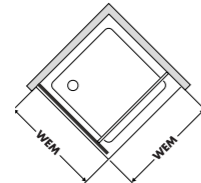

Top view, hinged left

Flush-mounted wall profile

Width	Height up to	Order number hinged left	Order number hinged right	078 Chrome Glossy with decorative insert* 751 Clear with CareTec Pro
-800	2200	472.195460.800	472.205460.800	766,-
801-1000	2200	472.195460.1000	472.205460.1000	930,-
1001-1500	2200	472.195460.1500	472.205460.1500	1.085,-
1501-1800	2200	472.195460.1800	472.205460.1800	1.274,-

Profile

Length	Description	Order number	062 Platinum Silver Glossy	237 White Matt	248 Black Matt	252 Stainless Steel Finish
2300	Flush-mounted wall profile	752691	300,-	335,-	335,-	370,-

Special features

Glasses	Extra charge	Various	Extra charge
783 Fine Satin with CareTec Pro	270,-	248 Black Matt	
794 Carbon with CareTec Pro	155,-	237 White Matt	285,-
801 Partial Fine Satin with CareTec Pro	270,-	252 Stainless Steel Finish	
802 Mirror with CareTec Pro	302,-	Level compensation as from 11 mm	131,-
804 Optiwhite Clear with CareTec Pro	198,-		
821 Terra with CareTec Pro	155,-		
Glass treatment as per drawing: bevel/cut out	280,-		

Note

Shower panel height: Standard height 2000 mm. Special height up to 2200 mm without extra charge.

Glass Partial Fine Satin 801: The glass will be coated vertically centred to an overall height of 900 mm. Special dimensions on request.

Decorative insert*: Please see page 35 when ordering your chosen decorative inserts. Unless otherwise ordered, the decorative inserts are delivered in the same colour like the hinges.

Attention: The flush-mounted wall profile must be ordered in advance and tiled in.