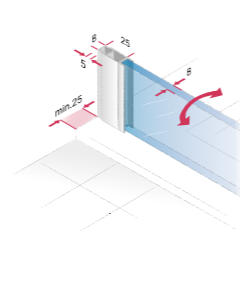

Door panel closing side

* Towel rail: Unless otherwise ordered, the towel rail is fitted at handle height.