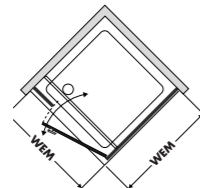

Top view, hinged right

Made to measure

WM	Width door	Width Side panel	Height up to	Order number hinged left	Order number hinged right	078 Chrome Glossy 751 Clear with CareTec Pro
370-1000	200-1000	180-1000	2200	463.166200.1000	463.156200.1000	3.175,-
1001-1800	1001-1800	1001-1800	2200	463.166200.1800	463.156200.1800	3.605,-

Special features

Glasses	Extra charge	Various	Extra charge
783 Fine Satin with CareTec Pro	538,-	062 Wall profile Platinum Silver Glossy	188,-
794 Carbon with CareTec Pro	309,-	070 Wall profile Silver Matt	188,-
801 Partial Fine Satin with CareTec Pro	538,-	079 Fitting colour Chrome Matt	203,-
804 Optiwhite Clear with CareTec Pro	330,-	Level compensation as from 11 mm	131,-
Glass treatment as per drawing: bevel/cut out	280,-	752701 Wall mounting glue set	222,-

Notes

Glass Partial Fine Satin 801: The glass will be coated vertically centred to an overall height of 900 mm. Special dimensions on request.

Crossbar: Standard as illustrated. Further options on request. The crossbars used increase the product height by approx. 30 mm. With fixed panels < 320 mm the crossbar is omitted.

Shower panel height: Unless otherwise ordered, Collection 3C is supplied in a standard height of 2000 mm. Special heights of up to 2200 mm at no extra charge.

Fixed panel width: Standard width fix panel 212 mm, on request (without extra charge) other widths possible (min. 170 mm).

Wall connection: On request the installation can be delivered with wall connection profile at an extra charge (see table)