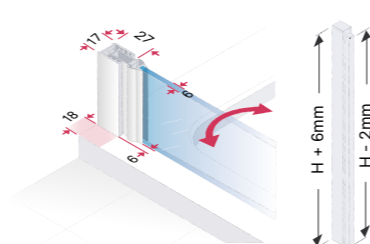

Door parts closure