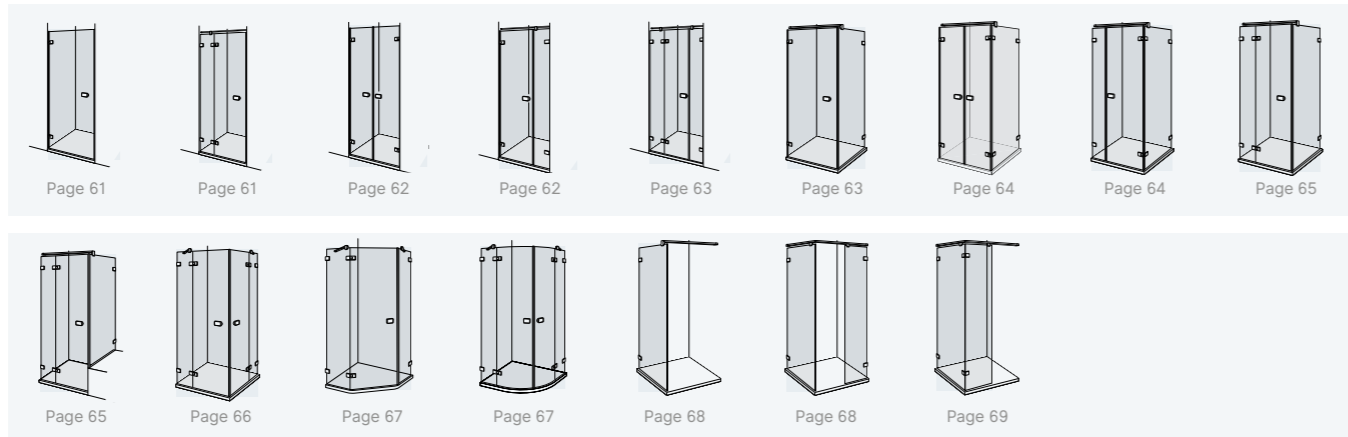

Models

More installation examples on page 70.