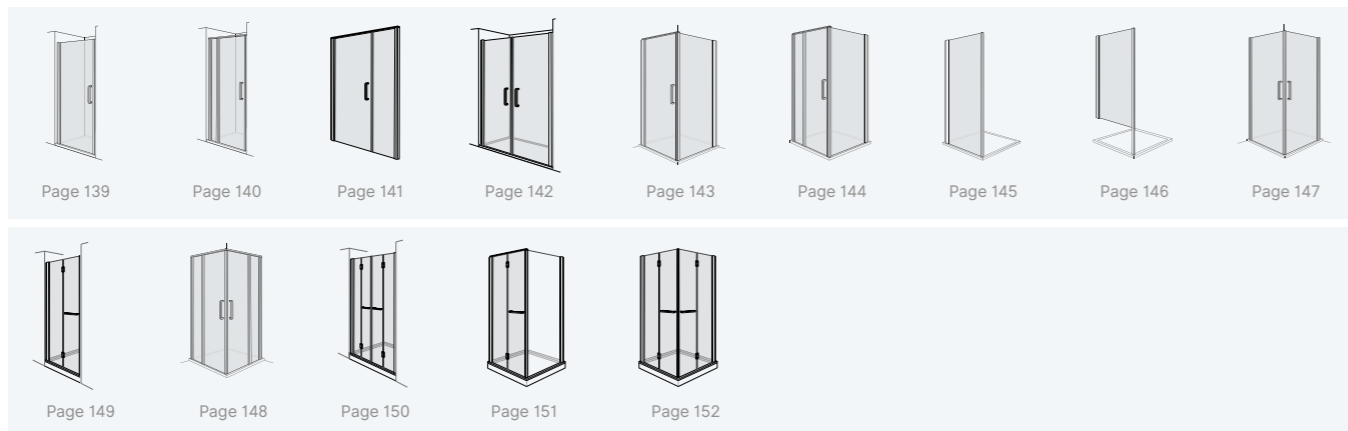

Models

Bella Vita 3

Bella Vita 3

Content
Shower walls

Content
PanElle Wall
panelling, bathtubs
and shower floors

Service

Accessories
Shower walls

Accessories
Bathtubs

Viva

Collection

Air

Bella Vita

Allegra

Walk-in solutions

Shower walls for
bathtubs

Step-in Pure
Bath solutions

PanElle
Wall panelling

Individual bathtubs

Prime-line
Bathtubs

Savona
Shower floors

Fjord
Shower floors

Free Base 2
Shower floors

Individual
shower floors

Accessories and
cleaning