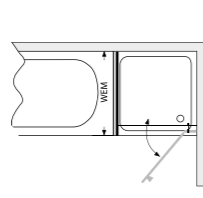

Top view, hinged left