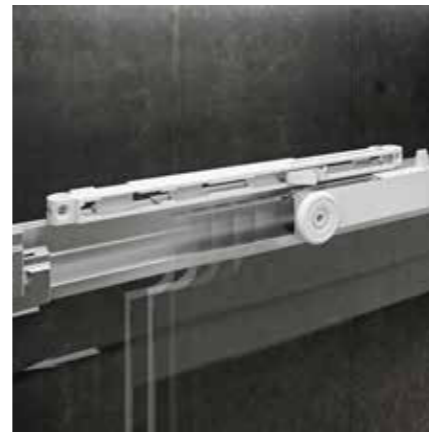

Optional Soft-Close Function 752340

Technical information

- Thickness of glass 8mm (fixed panel), 6mm (door panel)
- Wall compensation up to +/- 3 mm possible
- See www.duscholux.com website for indentation dimensions

Miscellaneous

	Extra charge
Towel rail, colours 070 / 278 / 248 / 252 (752062) factory fitting	
Towel rail, colours 070 / 278 / 248 / 252 (752274) for retrospective self-fitting	See accessories page
Towel rail (Special length), colours 070 / 278 / 248 / 252 (752275) for retrospective self-fitting	
Wall profile 13 mm (520474) for compensation of inclinations up to 4 mm up to 4 mm	65,30 per piece