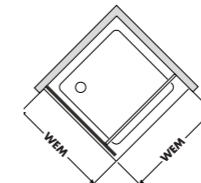

Top view, hinged left

Geklebt

Width	Height up to	Order number hinged left	Order number hinged right	078 Chrome Glossy with decorative insert* 751 Clear with CareTec Pro
-800	2200	480.195480.800	480.205480.800	1.136,-
801-1000	2200	480.195480.1000	480.205480.1000	1.300,-
1001-1500	2200	480.195480.1500	480.205480.1500	1.455,-
1501-1800	2200	480.195480.1800	480.205480.1800	1.644,-

Special features

Glasses	Extra charge	Various	Extra charge
783 Fine Satin with CareTec Pro	270,-	248 Black Matt	
794 Carbon with CareTec Pro	155,-	237 White Matt	285,-
801 Partial Fine Satin with CareTec Pro	270,-	252 Stainless Steel Finish	
802 Mirror with CareTec Pro	302,-	Level compensation as from 11 mm	131,-
804 Optiwhite Clear with CareTec Pro	198,-		
821 Terra with CareTec Pro	155,-		
Glass treatment as per drawing: bevel/cut out	280,-		

Note

Shower panel height: Standard height 2000 mm. Special height up to 2200 mm without extra charge.

Glass Partial Fine Satin 801: The glass will be coated vertically centred to an overall height of 900 mm. Special dimensions on request.

Decorative insert*: Please see page 35 when ordering your chosen decorative inserts. Unless otherwise ordered, the decorative inserts are delivered in the same colour like the hinges.