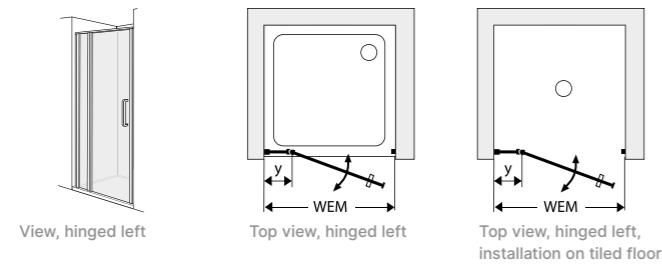

Notes

Swing doors: Swing doors are opening inwards and outwards.

Standard

WM	WEM from ... to	Entrance width	Measure Y	Height	Order number hinged left	Order number hinged right	070 Silver Matt 751 Clear with CareTec Pro	062 Silver Glossy 751 Clear with CareTec Pro
700	670-705	370	210	2000	339.113021	339.113022	1.492,-	2.089,-
750	720-755	370	260	2000	339.114021	339.114022		
800	770-805	470	210	2000	339.115021	339.115022		
900	870-905	570	210	2000	339.117021	339.117022	1.531,-	2.144,-
1000	970-1005	670	210	2000	339.119021	339.119022		
1100	1070-1105	770	210	2000	339.111121	339.111122		
1200	1170-1205	770	310	2000	339.111221	339.111222		