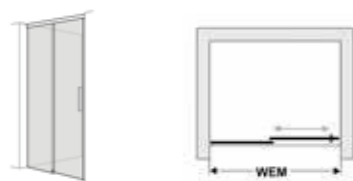

Content
Shower walls

Content
PanElle Wall
panelling, bathtubs
and shower floors

Service

Accessories
Shower walls

Accessories
Bathtubs

Viva

Collection

Air

Bella Vita

Allegra

Walk-in solutions

Shower walls for
bathtubs

Step-in Pure
Bath solutions

PanElle
Wall panelling

Individual bathtubs

Prime-line
Bathtubs

Savona
Shower floors

Fjord
Shower floors

Free Base 2
Shower floors

Individual
shower floors

Accessories and
cleaning

DUSCHOLUX

Viva Sliding door

room-high in recess, 2-panelled

View, hinged left

Top view, hinged left

Made to measure

Width up to	Height	Order number hinged left	Order number hinged right	070 Silver Matt 751 Clear with CareTec Pro	062 Platinum Silver Glossy 751 Clear with CareTec Pro
-1400	2500	470.117210.1400	470.127210.1400	2.226,-	2.457,-
1401-1700	2500	470.117210.1700	470.127210.1700	2.314,-	2.545,-
1701-2000	2500	470.117210.2000	470.127210.2000	2.402,-	2.633,-

Special features

Glasses	Extra charge	Various	Extra charge
783 Fine Satin with CareTec Pro	306,-	Decorative inserts*	0,-
794 Carbon with CareTec Pro	232,-		
801 Partial Fine Satin with CareTec Pro	306,-		
802 Mirror with CareTec Pro	344,-		
821 Terra with CareTec Pro	232,-		
Glass treatment as per drawing: bevel/cut out	227,-		

Note

Glass Partial Fine Satin 801: The glass will be coated vertically centred to an overall height of 900 mm. Special dimensions on request.

Decorative insert*: Please see page 27 when ordering your chosen decorative inserts. The Viva sliding door will be delivered without decorative inserts unless ordered otherwise.

Configurator