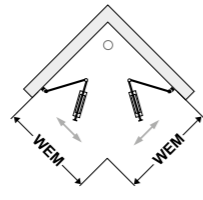

DUSCHOLUX

Bella Vita 3 Pivot folding door

for corner entry

View

Top view

Top view, hinged left,
installation on tiled floor

Standard

WM	WEM from .. to	Entrance width on tiled floor	Entrance width on shower floor	Height	Order number hinged left	Order number hinged right	070 Silver Matt 751 Clear with CareTec Pro Price per side	062 Silver Glossy 751 Clear with CareTec Pro Price per side
700	685-705	807	775	2000	341.42302X	341.43302X	1.266,-	1.773,-
750	735-755	877	845	2000	341.42402X	341.43402X		
800	785-805	947	915	2000	341.42502X	341.43502X		
900	885-905	1092	1060	2000	341.42702X	341.43702X	1.299,-	1.819,-
1000	985-1005	1232	1200	2000	341.42902X	341.43902X		
1100	1085-1105	1372	1340	2000	341.42112X	341.43112X		
1200	1185-1205	1512	1480	2000	341.42122X	341.43122X		
1400	1385-1405	1792	1760	2000	341.42142X	341.43142X		