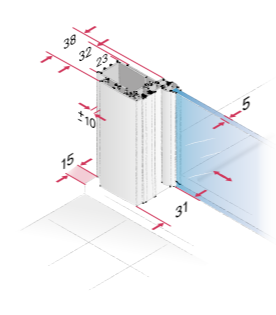

Door panel closing side

Content Shower walls

Content PanElle Wall panelling, bathtubs and shower floors

Service

Accessories Shower walls

Accessories Bathtubs

Viva

Collection

Air

Bella Vita

Allegra

Walk-in solutions

Shower walls for bathtubs

Step-in Pure Bath solutions

PanElle Wall panelling

Individual bathtubs

Prime-line Bathtubs

Savona Shower floors

Fjord Shower floors

Free Base 2 Shower floors

Individual shower floors

Accessories and cleaning

Allegra Allegra 2

Allegra Allegra 2