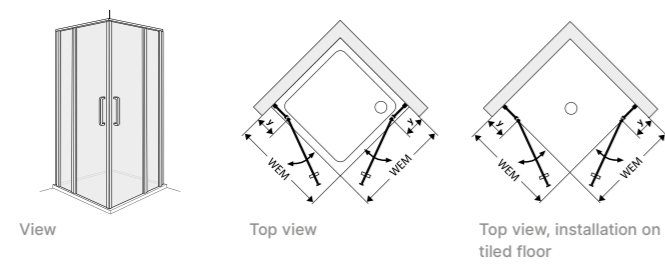

DUSCHOLUX

Bella Vita 3 Swing door

for corner entry with fixed panels

Notes

Swing doors: Swing doors are opening inwards and outwards.
Note: Combination of standard size and special size is possible.
 Please indicate at order if the product will be installed on shower tray or on tiled floor.