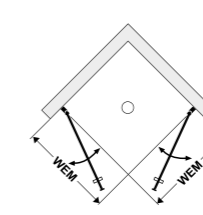

Bella Vita 3 Swing door

for corner entry

View

Top view

Top view, installation on tiled floor

Standard

WM	WEM from ... to	Entrance width on tiled floor	Entrance width on shower floor	Height	Order number hinged left	Order number hinged right	070 Silver Matt 751 Clear with CareTec Pro Price per side	062 Silver Glossy 751 Clear with CareTec Pro Price per side
700	685-705	816	780		340.42302X	340.43302X		
750	735-755	886	850		340.42402X	340.43402X	1.133,-	1.587,-
800	785-805	956	920	2000	340.42502X	340.43502X		
900	885-905	1096	1060		340.42702X	340.43702X		
1000	985-1005	1236	1200		340.42902X	340.43902X	1.150,-	1.610,-