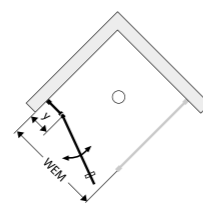

Top view, hinged left,
installation on tiled floor

Notes

Swing doors: Doors are opening inwards and outwards. Max. possible door width is 800 mm.

Mounting on tiled floor: Measurement to outer edge of glass

Note: Please indicate at order if the product will be installed on shower tray or on tiled floor.

Standard

WM	WEM from ... to	Entrance width	Measure Y	Height	Order number	070 Silver Matt 751 Clear with CareTec Pro	062 Silver Glossy 751 Clear with CareTec Pro
700	680-705	370	219/242*	2000	339.12302X	1.447,-	2.026,-
750	730-755		269/292*		339.12402X		
800	780-805	470	339.12502X				
900	880-905	570	219/242*		339.12702X	1.484,-	2.078,-
1000	980-1005	670	339.12902X				
1100	1080-1105	770	339.12112X				
1200	1180-1205	319/342*	339.12122X				

* Installation on tiled floor

Made to measure

Special width up to	Special height up to	Order number	070 Silver Matt 751 Clear with CareTec Pro	062 Silver Glossy 751 Clear with CareTec Pro
1500	2000	339.12000X	1.651,-	2.312,-

X: 1 = Mounting on shower floor, hinged left / X: 2 = Mounting on shower floor, hinged right

X: 3 = Mounting on tiled floor, hinged left / X: 4 = Mounting on tiled floor, hinged right

Special features

Glasses	Extra charge	Various	Extra charge
783 Fine Satin with CareTec Pro	306,-	752700 Wall mounting glue set	111,-
794 Carbon with CareTec Pro	155,-		
801 Partial Fine Satin with CareTec Pro	306,-		
802 Mirror with CareTec Pro	344,-		
813 Mastercarré with CareTec Pro	207,-		
Glass treatment as per drawing: bevel/cut out	203,-		

Configurator