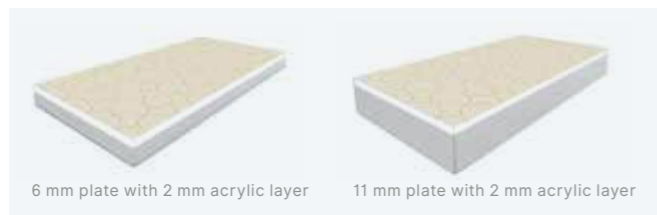

Models

6 mm plate with 2 mm acrylic layer

11 mm plate with 2 mm acrylic layer

Features

- Seamless transition of all motifs across several panels possible
- All patterns on white background
- Other shades of grey available on request for Flowers, Cubes, Lines and Trigon
- Please contact us for product samples.
- Exactly matching coloured plain panels can be ordered on request (see p. 274 PanElle Individual)

Technical note

- Maximum panel size in special size: 1500 x 2500 mm
- For corner installation, both walls should be perpendicular to the ground.
- We advise against installation in a niche. Here we recommend combining with a plain coloured PanElle.