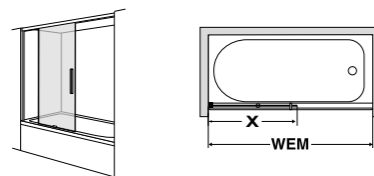

Viva Sliding door

room high in recess, 1-panelled

View, hinged left

Top view, hinged left

Made to measure

Width X	Height up to	Order number hinged left	Order number hinged right	070 Silver Matt 751 Clear with CareTec Pro	062 Platinum Silver Glossy 751 Clear with CareTec Pro
900	2100	470.298210.900	470.308210.900	1.204,-	1.435,-
1200	2100	470.298210.1200	470.308210.1200	1.276,-	1.507,-

Special features

Glasses	Extra charge	Various	Extra charge
783 Fine Satin with CareTec Pro	306,-	Decorative inserts*	0,-
794 Carbon with CareTec Pro	232,-		
801 Partial Fine Satin with CareTec Pro	306,-		
802 Mirror with CareTec Pro	320,-		
821 Terra with CareTec Pro	232,-		
Glass treatment as per drawing: bevel/cut out	227,-		

WM = bath / shower tray dimensions, WEM = bath / shower tray installation dimensions
Dimensions in mm / recommended retail prices in EUR excluding VAT

Note

Glass Partial Fine Satin 801: The glass will be coated vertically centred to an overall height of 900 mm. Special dimensions on request.

Decorative insert*: Please see page 27 when ordering your chosen decorative inserts. The Viva sliding door will be delivered without decorative inserts unless ordered otherwise.