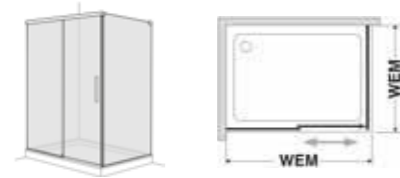

DUSCHOLUX

Viva Sliding door

with side panel on closing side, 2-panelled

View, hinged left

Top view, hinged left

Made to measure

Width sliding door	Width side panel	Height up to	Order number hinged left	Order number hinged right	070 Silver Matt 751 Clear with CareTec Pro	062 Platinum Silver Glossy 751 Clear with CareTec Pro
-1400	1200	2100	470.157200.1400	470.167200.1400	2.821,-	3.140,-
1401-1700	1200	2100	470.157200.1700	470.167200.1700	2.909,-	3.228,-
1701-2000	1200	2100	470.157200.2000	470.167200.2000	2.997,-	3.316,-

Special features

Glasses	Extra charge	Various	Extra charge
783 Fine Satin with CareTec Pro	507,-	Decorative inserts*	0,-
794 Carbon with CareTec Pro	387,-	752701 Wall mounting glue set	222,-
801 Partial Fine Satin with CareTec Pro	507,-		
802 Mirror with CareTec Pro	646,-		
821 Terra with CareTec Pro	387,-		
Glass treatment as per drawing: bevel/cut out	227,-		

Note

Shower panel height: Standard height 2000 mm. Special height up to 2100 mm without extra charge.
Glass Partial Fine Satin 801: The glass will be coated vertically centred to an overall height of 900 mm. Special dimensions on request.
Decorative insert*: Please see page 27 when ordering your chosen decorative inserts. The Viva sliding door will be delivered without decorative inserts unless ordered otherwise.

Configurator