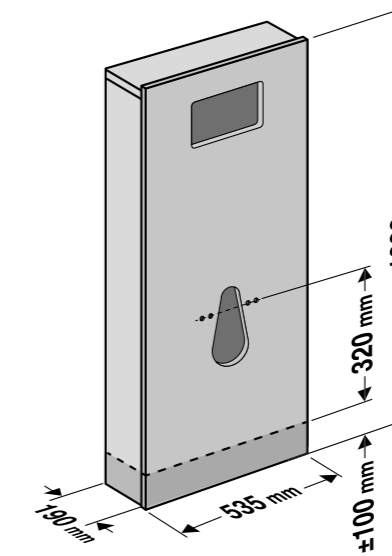

WC-Panelling Geberit

Content
Shower walls

Content
PanElle Wall
panelling, bathtubs
and shower floors

Service

Accessories
Shower walls

Accessories
Bathtubs

Viva

Collection

Air

Bella Vita

Allegra

Walk-in solutions

Shower walls for
bathtubs

Step-in Pure
Bath solutions

PanElle
Wall panelling

Individual bathtubs

Prime-line
Bathtubs

Savona
Shower floors

Fjord
Shower floors

Free Base 2
Shower floors

Individual
shower floors

Accessories and
cleaning

PanElle

PanElle