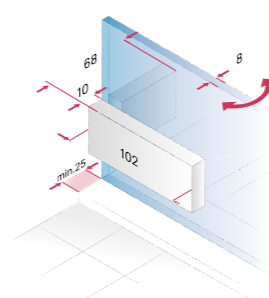

Door panel fixation side