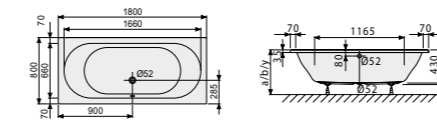

Ancona 112

Rectangular bathtub

Top view

View

Bathtub

Length	Width	Depths	Effective volume liter	Weight kg	Frame / panel	Order number	Price 001 White Glossy
1800	800	430	170	25	-/-	603.112000	1.015,-

Accessory

	Colour	Order number	Price
Multiplex Trio drain and overflow fitting with water supply	078 Chrome Glossy	699.970010	522,-
Multiplex Trio drain and overflow fitting	078 Chrome Glossy	699.979000	179,-
Bathtub feet (adjustable from 130 - 185 mm)		699.900100	65,-
Bath anchor (set of 3)		699.900300	incl.
Bore-holes for handles		699.900900	103,-
Handle	078 Chrome Glossy	699.310010	153,-

Note

Installation height: a = installation height bathtub min. 580 mm/max. 640 mm.

Content
Shower walls

Content
PanElle Wall
panelling, bathtubs
and shower floors

Service

Accessories
Shower walls

Accessories
Bathtubs

Viva

Collection

Air

Bella Vita

Allegra

Walk-in solutions

Shower walls for
bathtubs

Step-in Pure
Bath solutions

PanElle
Wall panelling

Individual bathtubs

Prime-line
Bathtubs

Savona
Shower floors

Fjord
Shower floors

Free Base 2
Shower floors

Individual
shower floors

Accessories and
cleaning

Individual-
Bathtubs

Individual-
Bathtubs