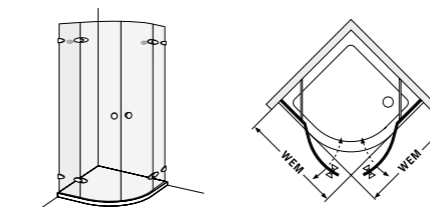

Collection 2 Round

with 2 swing doors

View

Top view

Made to measure

WM	Check list key	Entry width (diagonal)	Height	Order number	062 Platinum Silver Glossy 551 Clear	
868	502	868	1900	241.502020.900	3.171,-	
	500	868		241.500020.900		
900	521	797		241.521020.900		
	602	868		241.602020.1000		
1000	620	798		241.620020.1000		3.515,-
	624	868	241.624020.1000			

Special features

Glasses	Extra charge	Various	Extra charge
751 Clear with CareTec Pro	178,-	062 Wall profile Platinum Silver Glossy	182,-
Glass treatment as per drawing: bevel/cut out	280,-	Level compensation as from 11 mm	131,-
		752701 Wall mounting glue set	222,-

Notes

Crossbar: For measures as from 900 mm, a 45° crossbar for both sides will be included due to stability reasons.

Wall connection: On request, the system can be supplied with a wall connection profile at an extra charge (see table).

Content
Shower walls

Content
PanElle Wall
panelling, bathtubs
and shower floors

Service

Accessories
Shower walls

Accessories
Bathtubs

Viva

Collection

Air

Bella Vita

Allegra

Walk-in solutions

Shower walls for
bathtubs

Step-in Pure
Bath solutions

PanElle
Wall panelling

Individual bathtubs

Prime-line
Bathtubs

Savona
Shower floors

Fjord
Shower floors

Free Base 2
Shower floors

Individual
shower floors

Accessories and
cleaning