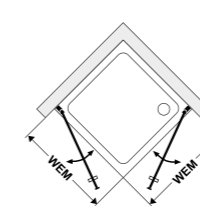

Bella Vita 3 Swing door

for corner entry

View

Top view

Top view, installation on tiled floor

Standard

WM	WEM from ... to	Entrance width on tiled floor	Entrance width on shower floor	Height	Order number hinged left	Order number hinged right	070 Silver Matt 751 Clear with CareTec Pro Price per side	062 Silver Glossy 751 Clear with CareTec Pro Price per side
700	685-705	816	780		340.42302X	340.43302X		
750	735-755	886	850		340.42402X	340.43402X	1.133,-	1.587,-
800	785-805	956	920	2000	340.42502X	340.43502X		
900	885-905	1096	1060		340.42702X	340.43702X		
1000	985-1005	1236	1200		340.42902X	340.43902X	1.150,-	1.610,-