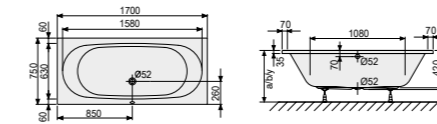

Ancona 110

Rectangular bathtub

Top view

View

Bathtub

Length	Width	Depths	Effective volume liter	Weight kg	Frame / panel	Order number	Price 001 White Glossy
1700	750	420	135	20	-/-	603.110000	969,-

Accessory

	Colour	Order number	Price
Multiplex Trio drain and overflow fitting with water supply	078 Chrome Glossy	699.970010	522,-
Multiplex Trio drain and overflow fitting	078 Chrome Glossy	699.979000	179,-
Bathtub feet (adjustable from 130 - 185 mm)		699.900100	65,-
Bath anchor (set of 3)		699.900300	incl.
Bore-holes for handles		699.900900	103,-
Handle	078 Chrome Glossy	699.310010	153,-

Note

Installation height: a = installation height bathtub min. 580 mm/max. 640 mm.