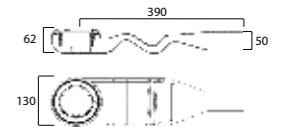

Drain fitting ultra-flat 90 mm, drain capacity 42 L/min 699.330250.078.

View

- Ultra-flat shower floors
- New design with flush drain cover
- Position of drain can be chosen individual
- Numerous rectangular and square standard sizes

Technical information

- Optional with set for special floor-level installation
- Installation height of 65 mm with installation set
- Reduced installation height with special drain fitting

Basic features

	Acrylic tub colour
001 White Glossy	●
4 - 5 mm sanitary acrylic, GFK-reinforced.	

Content
Shower walls

Content
PanElle Wall
panelling, bathtubs
and shower floors

Service

Accessories
Shower walls

Accessories
Bathtubs

Viva

Collection

Air

Bella Vita

Allegra

Walk-in solutions

Shower walls for
bathtubs

Step-in Pure
Bath solutions

PanElle
Wall panelling

Individual bathtubs

Prime-line
Bathtubs

Savona
Shower floors

Fjord
Shower floors

Free Base 2
Shower floors

Individual
shower floors

Accessories and
cleaning