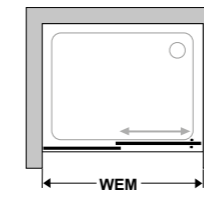

Top view, hinged left

Standard

WM	WEM from ... to	Entry width	Height	Order number hinged left	Order number hinged right	070 Silver Matt 751 Clear with CareTec Pro	074 Silver Silk Matt 751 Clear with CareTec Pro
1200	1190-1210	501	2000	459.111221	459.111222	1.187,-	1.187,-
1400	1390-1410	601	2000	459.111421	459.111422	1.215,-	1.215,-
1600	1590-1610	701	2000	459.111621	459.111622	1.259,-	1.259,-
1700	1690-1710	751	2000	459.111721	459.111722	1.325,-	1.325,-
1800	1790-1810	801	2000	459.111821	459.111822	1.386,-	1.386,-

Made to measure

Special width up to	Special height up to	Order number hinged left	Order number hinged right	070 Silver Matt 751 Clear with CareTec Pro	074 Silver Silk Matt 751 Clear with CareTec Pro
1400		459.110001.1400	459.110002.1400	1.380,-	1.380,-
1600	2000	459.110001.1600	459.110002.1600	1.443,-	1.443,-
2000		459.110001.2000	459.110002.2000	1.507,-	1.507,-

Special features

Glasses	Extra charge	Colours	Extra charge
801 Partial Fine Satin with CareTec Pro	235,-	248 Black Matt	
816 Satin with CareTec Pro	306,-	237 White Matt	230,-

Notes

Glass Partial Fine Satin 801: The glass will be coated vertically centred to an overall height of 900 mm. Special dimensions on request.

Bella Vita C

Bella Vita C