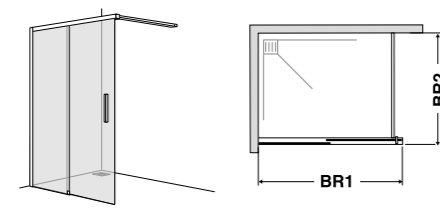

DUSCHOLUX

Bella Vita 3 Sliding door

Walk-in freestanding, 2-panelled

View, hinged left

Top view, hinged left

Standard

WM	WEM from ... to	Height	Order number hinged left	Order number hinged right	070 Silver Matt 751 Clear with CareTec Pro	278 Silver Glossy 751 Clear with CareTec Pro
1200	1166-1205	2000	420.841221	420.841222	1.585,-	1.816,-
1400	1366-1405	2000	420.841421	420.841422	1.676,-	1.907,-

Made to measure

Special width up to	Special height up to	Order number hinged left	Order number hinged right	070 Silver Matt 751 Clear with CareTec Pro	278 Silver Glossy 751 Clear with CareTec Pro
1400	2100	420.840001	420.840002	1.881,-	2.112,-

Special features

Glasses	Extra charge	Various	Extra charge
783 Fine Satin with CareTec Pro	306,-	248 Black Matt	625,-
794 Carbon with CareTec Pro	232,-	252 Stainless Steel Finish	
801 Partial Fine Satin with CareTec Pro	306,-	Level compensation until 11 mm	131,-
802 Mirror with CareTec Pro	344,-	752700 Wall mounting glue set	111,-
813 Mastercarré with CareTec Pro	207,-		
Glass treatment as per drawing: bevel/cut out	227,-		

Configurator