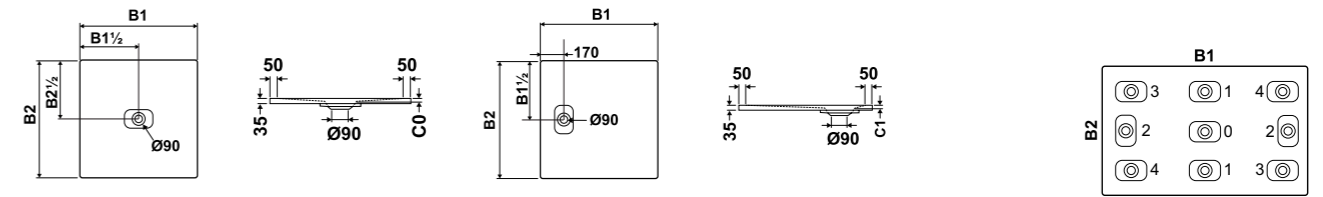

Free Base 2 Shower floor

Rectangular shape

Top view 0

View 0

Top view 2

View 2

Overview drain position (X= 0-4)

Shower floor

Length B1	Width B2	Depths CO/C1	Installation height drain 0/1	Weight kg	Order number	Price 001 White Glossy drain 0	Price 001 White Glossy drain 1-4
900	750	7/11	125/129	15	677.9405X3	618,-	678,-
	800	7/12	125/130	15	677.9425X3	640,-	701,-
	900	7/14	126/132	16	677.9415X3	675,-	735,-
1000	800	8/12	126/130	16	677.9465X3	675,-	735,-
	900	8/14	126/132	16	677.9495X3	732,-	792,-
	1000	8/16	128/134	18	677.9455X3	756,-	817,-
1200	800	10/12	128/130	18	677.9475X3	780,-	840,-
	900	10/14	128/132	19	677.9485X3	826,-	886,-
	1000	10/16	128/134	20	677.9505X3	932,-	993,-
1400	1200	10/20	130/138	23	677.9575x3	1.053,-	1.113,-
	900	12/14	130/132	23	677.9445X3	929,-	
1600	900	14/14	132/132	26	677.9545X3	1.057,-	
	750	16/11	133/129	25	677.9515X3	1.001,-	
1700	900	16/14	133/132	28	677.9555X3	1.069,-	
	800	18/12	134/130	28	677.9525X3	1.082,-	

X: see overview order numbers top right

Accessory

	Order number	Price
Drain fitting 90 mm	699.330170.078	96,-
Sealing set	752241	179,-
Bath anchor (set of 3)	699.900300	47,-
Drain fitting ultra-flat 90 mm*	699.330250.078	268,-

*with the ultra-flat drain fitting the installation height can be reduced by 20 mm

Availability: Free Base 2 with drain position is 0 available from stock. Drain positions 1-4 have a delivery time of about 5-6 weeks.

Installation height: The specified installation height refers to the standard drain positions 0 and 1 including drain fitting 699.330170.078.

Installation height for drain 2-4 on request. The ultra-flat drain fitting reduces the installation height by 20 mm.

View

- Ultra-flat shower floors
- New design with flush drain cover
- Position of drain can be chosen individual
- Numerous rectangular and square standard sizes

Technical information

- Optional with set for special floor-level installation
- Installation height of 65 mm with installation set
- Reduced installation height with special drain fitting

Basic features

	Acrylic tub colour
001 White Glossy	●
4 - 5 mm sanitary acrylic, GFK-reinforced.	

Content
Shower walls

Content
PanElle Wall
panelling, bathtubs
and shower floors

Service

Accessories
Shower walls

Accessories
Bathtubs

Viva

Collection

Air

Bella Vita

Allegra

Walk-in solutions

Shower walls for
bathtubs

Step-in Pure
Bath solutions

PanElle
Wall panelling

Individual bathtubs

Prime-line
Bathtubs

Savona
Shower floors

Fjord
Shower floors

Free Base 2
Shower floors

Individual
shower floors

Accessories and
cleaning