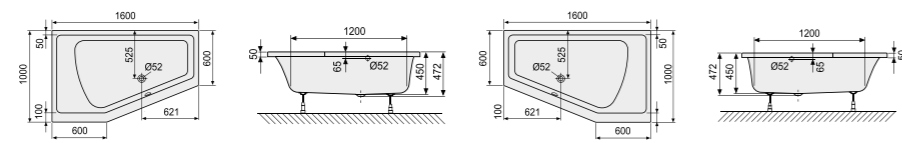

Prime-line 251/252

Corner bathtub asymmetric

Top view 615.251000

View 615.251000

Top view 615.252000

View 615.252000

Bathtub

Length	Width	Depths	Effective volume liter	Weight kg	Frame / panel	Order number	Price 001 White Glossy
1600	1000	450	200	26	optional/-	615.251000	931,-
						615.252000	

Multi-foot frame

699.300081 647,-

Accessory

	Colour	Order number	Price
Multiplex Trio drain and overflow fitting with water supply	078 Chrome Glossy	699.970010	522,-
Multiplex Trio drain and overflow fitting	078 Chrome Glossy	699.979000	179,-
Bathtub feet (adjustable from 130 - 185 mm)		699.900150	70,-
Bath anchor (set of 3)		699.900300	47,-
Bore-holes for filling fixtures (according to specification)		699.902900	98,-
Bore-holes for handles		699.900900	103,-
Handle	078 Chrome Glossy	699.310010	153,-

Note

Installation height: a = installation height bathtub min. 600 mm/max. 655 mm.