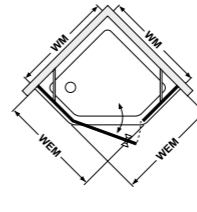

Top view, hinged left

Made to measure

WM	Check list key	Entrance width	Height up to	Order number hinged left	Order number hinged right	062 Platinum Silver Glossy 551 Clear
900	500	602	2100	242.500021.900	242.500022.900	2.730,-
	520	660		242.520021.900	242.520022.900	
	521	584		242.521021.900	242.521022.900	
	522	468		242.522021.900	242.522022.900	
1000	600	602	242.600021.1000	242.600022.1000	2.880,-	
	621	648	242.621021.1000	242.621022.1000		

Special features

Glasses	Extra charge	Various	Extra charge
751 Clear with CareTec Pro	178,-	062 Wall profile Platinum Silver Glossy	182,-
583 Fine Satin	333,-	Level compensation as from 11 mm	131,-
783 Fine Satin with CareTec Pro	511,-	752701 Wall mounting glue set	222,-
594 Carbon	247,-		
794 Carbon with CareTec Pro	425,-		
601 Partial Fine Satin	333,-		
801 Partial Fine Satin with CareTec Pro	511,-		
602 Mirror	376,-		
802 Mirror with CareTec Pro	554,-		
604 Optiwhite Clear	198,-		
804 Optiwhite Clear with CareTec Pro	376,-		
Glass treatment as per drawing: bevel/cut out	280,-		

Notes

Crossbar: Due to stability reasons a 45° crossbar for both sides will be included. Fixation due to holes in the glass of the fixed panels.

Wall connection: On request, the system can be supplied with a wall connection profile at an extra charge (see table).

Shower panel height: Unless otherwise ordered, Collection 2 is supplied in a standard height of 1900 mm.

Special heights of up to 2100 mm at no extra charge.

Content
Shower walls

Content
PanElle Wall
panelling, bathtubs
and shower floors

Service

Accessories
Shower walls

Accessories
Bathtubs

Viva

Collection

Air

Bella Vita

Allegra

Walk-in solutions

Shower walls for
bathtubs

Step-in Pure
Bath solutions

PanElle
Wall panelling

Individual bathtubs

Prime-line
Bathtubs

Savona
Shower floors

Fjord
Shower floors

Free Base 2
Shower floors

Individual
shower floors

Accessories and
cleaning