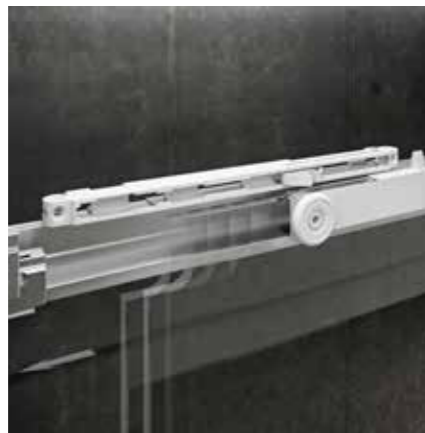

in recess, 2-panelled and for combination with shortened side panel

Standard

WM	WEM from ... to	Entry width	Height	Order number hinged left	Order number hinged right	070 Silver Matt 751 Clear with CareTec Pro	278 Silver Glossy 751 Clear with CareTec Pro
1200	1166-1205	486-525	2000	420.111221	420.111222	1.433,-	1.664,-
1400	1366-1405	586-625	2000	420.111421	420.111422	1.523,-	1.754,-
1600	1566-1605	686-725	2000	420.111621	420.111622	1.613,-	1.844,-
1700	1666-1705	736-775	2000	420.111721	420.111722	1.660,-	1.891,-
1800	1766-1805	786-825	2000	420.111821	420.111822	1.707,-	1.938,-

Made to measure

Special width up to	Special height up to	Order number hinged left	Order number hinged right	070 Silver Matt 751 Clear with CareTec Pro	062 Platinum Silver Glossy 751 Clear with CareTec Pro
1250	2100			1.575,-	1.806,-
1600	2100	420.110001	420.110002	1.725,-	1.956,-
2000	2100			1.827,-	2.058,-

Special features

Glasses	Extra charge	Various	Extra charge
783 Fine Satin with CareTec Pro	306,-	248 Black Matt	625,-
794 Carbon with CareTec Pro	232,-	252 Stainless Steel Finish	625,-
801 Partial Fine Satin with CareTec Pro	306,-	Level compensation until 11 mm	131,-
802 Mirror with CareTec Pro	344,-	752700 Wall mounting glue set	111,-
813 Mastercarré with CareTec Pro	207,-		
Glass treatment as per drawing: bevel/cut out	227,-		

Configurator

Technical information

Soft-Close Function as standard