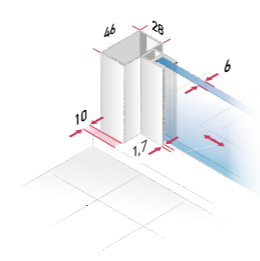

Door panel closing side

* Towel rail: Unless otherwise ordered, the towel rail will be installed at the same height as the handle (center of the handle)