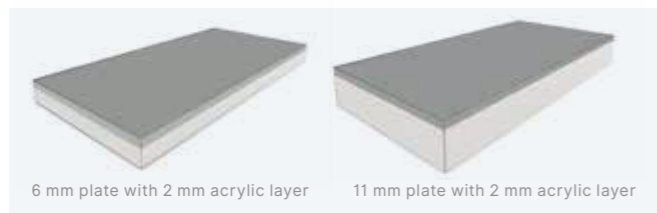

Models

Overview

- Thirteen standard colours of PanElle Individual offering a wide selection from classic and noble to fresh and trendy
- The 2 mm thick acrylic layer provides PanElle Individual with a high-quality glass optics
- Individual RAL colours are available on request too