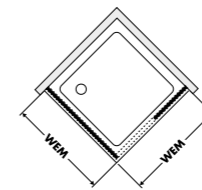

Top view, hinged left

Made to measure

WM	Height up to	Order number hinged left	Order number hinged right	078 Chrome Glossy 751 Clear with CareTec Pro
180-1000	2300	463.195600.1000	463.205600.1000	2.340,-
1001-1800	2300	463.195600.1800	463.205600.1800	2.693,-

Special features

Glasses	Extra charge	Various	Extra charge
783 Fine Satin with CareTec Pro	270,-	062 Wall profile Platinum Silver Glossy	188,-
794 Carbon with CareTec Pro	155,-	070 Wall profile Silver Matt	188,-
801 Partial Fine Satin with CareTec Pro	270,-	079 Fitting colour Chrome Matt	173,-
804 Optiwhite Clear with CareTec Pro	198,-	Level compensation as from 11 mm	131,-
Glass treatment as per drawing: bevel/cut out	280,-	752701 Wall mounting glue set	222,-

Notes

Glass Partial Fine Satin 801: The glass will be coated vertically centred to an overall height of 900 mm. Special dimensions on request.

Crossbar: Standard as illustrated. Further options on request. The crossbars used increase the product height by approx. 30 mm.

Wall connection: On request, the installation can be delivered with wall connection profiles, at an extra charge (see table).

Shower panel height: Unless otherwise ordered, Collection 3C is supplied in a standard height of 2000 mm. Special heights of up to 2300 mm at no extra charge.

Configurator

Content
Shower walls

Content
PanElle Wall
panelling, bathtubs
and shower floors

Service

Accessories
Shower walls

Accessories
Bathtubs

Viva

Collection

Air

Bella Vita

Allegra

Walk-in solutions

Shower walls for
bathtubs

Step-in Pure
Bath solutions

PanElle
Wall panelling

Individual bathtubs

Prime-line
Bathtubs

Savona
Shower floors

Fjord
Shower floors

Free Base 2
Shower floors

Individual
shower floors

Accessories and
cleaning