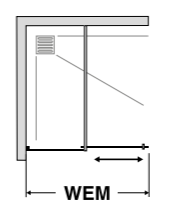

Top view Walk-in, hinged left