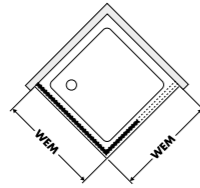

Top view, hinged left

Made to measure

WM	Height up to	Order number hinged left	Order number hinged right	078 Chrome Glossy 751 Clear with CareTec Pro
180-1000	2300	463.195700.1000	463.205700.1000	2.316,-
1001-1800	2300	463.195700.1800	463.205700.1800	2.669,-

Special features

Glasses	Extra charge	Various	Extra charge
783 Fine Satin with CareTec Pro	270,-	062 Wall profile Platinum Silver Glossy	94,-
794 Carbon with CareTec Pro	155,-	070 Wall profile Silver Matt	94,-
801 Partial Fine Satin with CareTec Pro	270,-	079 Fitting colour Chrome Matt	173,-
804 Optiwhite Clear with CareTec Pro	198,-	Level compensation as from 11 mm	131,-
Glass treatment as per drawing: bevel/cut out	280,-	752700 Wall mounting glue set	111,-

Notes

Glass Partial Fine Satin 801: The glass will be coated vertically centred to an overall height of 900 mm. Special dimensions on request.

Crossbar: Standard as illustrated. Further options on request. The crossbars used increase the product height by approx. 30 mm.

Wall connection: On request, the installation can be delivered with wall connection profiles, at an extra charge (see overview).

Shower panel height: Unless otherwise ordered, Collection 3C is supplied in a standard height of 2000 mm. Special heights of up to 2300 mm at no extra charge.

Configurator