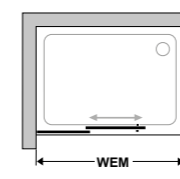

Top view, hinged left

Standard

WM	Width	Height	Order number hinged left	Order number hinged right	070 Silver Matt 751 Clear with CareTec Pro	278 Silver Glossy 751 Clear with CareTec Pro
acc. indication	1200	2000	420.181225	420.181226	1.585,-	1.816,-
acc. indication	1400	2000	420.181425	420.181426	1.676,-	1.907,-

Made to measure

Special Width up to	Special height up to	Order number hinged left	Order number hinged right	070 Silver Matt 751 Clear with CareTec Pro	278 Silver Glossy 751 Clear with CareTec Pro
900-2000	2100	420.180005	420.180006	1.881,-	2.112,-

Special features

Glasses	Extra charge	Various	Extra charge
783 Fine Satin with CareTec Pro	306,-	248 Black Matt	625,-
794 Carbon with CareTec Pro	232,-	252 Stainless Steel Finish	
801 Partial Fine Satin with CareTec Pro	306,-	Level compensation until 11 mm	131,-
802 Mirror with CareTec Pro	344,-	752700 Wall mounting glue set	111,-
813 Mastercarré with CareTec Pro	207,-		
Glass treatment as per drawing: bevel/cut out	227,-		

Content
Shower walls

Content
PanElle Wall
panelling, bathtubs
and shower floors

Service

Accessories
Shower walls

Accessories
Bathtubs

Viva

Collection

Air

Bella Vita

Allegra

Walk-in solutions

Shower walls for
bathtubs

Step-in Pure
Bath solutions

PanElle
Wall panelling

Individual bathtubs

Prime-line
Bathtubs

Savona
Shower floors

Fjord
Shower floors

Free Base 2
Shower floors

Individual
shower floors

Accessories and
cleaning

Bella Vita 3

Bella Vita 3