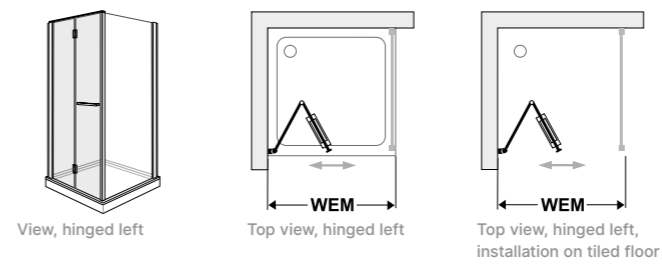

WM = bath / shower tray dimensions, WEM = bath / shower tray installation dimensions
Dimensions in mm / recommended retail prices in EUR excluding VAT

Bella Vita 3 Pivot folding door

in combination with side panel