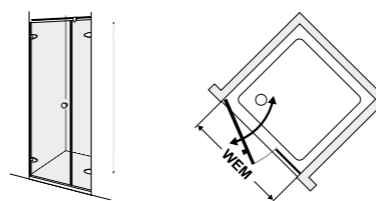

Collection 2 Swing door

in recess with side panel in line

View, hinged left

Top view, hinged left

Made to measure

Type	WM	Entry width up to	Height up to	Order number hinged left	Order number hinged right	062 Platinum Silver Glossy 551 Chirao Price
with magnetic closure	1000	736	2100	245.110021.1000	245.110022.1000	1.872,-
	1500	836		245.110021.1500	245.110022.1500	2.056,-
	1800			245.110021.1800	245.110022.1800	2.423,-

Special features

Glasses	Extra charge	Various	Extra charge
751 Clear with CareTec Pro	89,-	062 Wall profile Platinum Silver Glossy	91,-
583 Fine Satin	270,-	Level compensation as from 11 mm	131,-
783 Fine Satin with CareTec Pro	359,-		
594 Carbon	155,-		
794 Carbon with CareTec Pro	244,-		
601 Partial Fine Satin	270,-		
801 Partial Fine Satin with CareTec Pro	359,-		
602 Mirror	302,-		
802 Mirror with CareTec Pro	391,-		
604 Optiwhite Clear	198,-		
804 Optiwhite Clear with CareTec Pro	287,-		
Glass treatment as per drawing: bevel/cut out	280,-		

Notes

Width fixed panel: Standard width of fixed panel 212 mm, on request (without extra charge) other widths are available (min. 170 mm). Width door glass max. 900mm. For fixed panel widths >= 320 mm, a 45° cross-bar will be supplied. For fixed panel widths of 535 mm, a 90° stabilizing bar will be included (please indicate depth of the recess).

Wall connection: On request, the side panel can be delivered with wall connection profiles, at an extra charge (see table).

Shower panel height: Unless otherwise ordered, Collection 2 is supplied in a standard height of 1900 mm.

Special heights of up to 2100 mm at no extra charge.

Content
Shower walls

Content
PanElle Wall
panelling, bathtubs
and shower floors

Service

Accessories
Shower walls

Accessories
Bathtubs

Viva

Collection

Air

Bella Vita

Allegra

Walk-in solutions

Shower walls for
bathtubs

Step-in Pure
Bath solutions

PanElle
Wall panelling

Individual bathtubs

Prime-line
Bathtubs

Savona
Shower floors

Fjord
Shower floors

Free Base 2
Shower floors

Individual
shower floors

Accessories and
cleaning