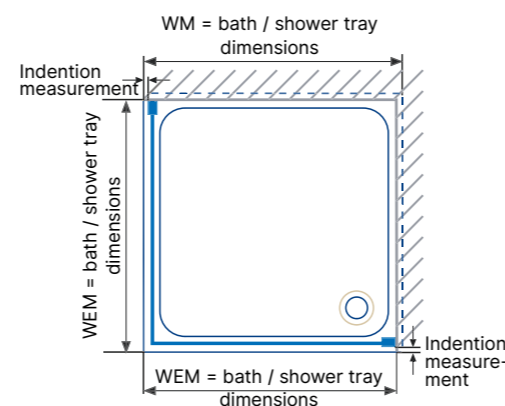

Splash water tightness

Shower is not just shower. This doesn't mean only the external shape and look. Because the design of the shower wall and shower floors also determine the degree of splash proof. There is a simple formula: the more the profiles are educated and concise, the higher the water protection is.

It doesn't matter if the shower wall is framed or frameless. Shower walls from DUSCHOLUX meet the technical requirements for leak-tightness. For execution of the shower floors there is a rule: the deeper and more pronounced the inner form, the higher the resistance during showers.

Frameless shower walls

provide good splash protection. Due to the not existing bottom profile water slightly can splash outward. This is opposite to an unmatched transparency, exclusivity and easy cleaning.

Partial framed shower walls

provide a very good splash protection. The slim profiles largely prevents the leakage of water splashing but still give the shower wall a light appearance.

Framed shower walls

with a distinct profile have particularly good sealing properties. The higher the bottom rail is designed, the less water can - even dammed - flow outward.

Guarantees

DUSCHOLUX stands for quality. We therefore offer comprehensive guarantees of 2 years for shower walls and 5 years for shower floors, bathtubs and PanElle. When it comes to spare parts for catalogue products, you can rely on a ten-year availability guarantee. In the event of justified complaints for material or functional defects in accordance with our terms and conditions of sale and delivery, we will repair the damage, replace the reduced value or supply a replacement free of charge. Claims for compensation for indirect and direct damage are excluded, installation or dismantling costs will not be assumed.

Parts subject to wear and tear

We always use high-quality materials for our products. Various components, however, such as plastic seal profiles, water deflector strips, etc. are subject to ageing and have to be replaced depending on frequency of use and care. Repairs carried out on parts that are subject to wear are not subject to the warranty.

Content
Shower walls

Content
PanElle Wall
panelling, bathtubs
and shower floors

Service

Accessories
Shower walls

Accessories
Bathtubs

Viva

Collection

Air

Bella Vita

Allegra

Walk-in solutions

Shower walls for
bathtubs

Step-in Pure
Bath solutions

PanElle
Wall panelling

Individual bathtubs

Prime-line
Bathtubs

Savona
Shower floors

Fjord
Shower floors

Free Base 2
Shower floors

Individual
shower floors

Accessories and
cleaning