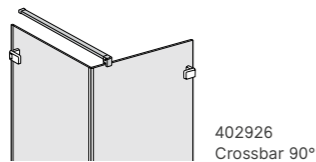

DUSCHOLUX

Collection 3C

90° Glass connection

Content
Shower walls

Content
PanElle Wall
panelling, bathtubs
and shower floors

Service

Accessories
Shower walls

Accessories
Bathtubs

Viva

Collection

Air

Bella Vita

Allegra

Walk-in solutions

Shower walls for
bathtubs

Step-in Pure
Bath solutions

PanElle
Wall panelling

Individual bathtubs

Prime-line
Bathtubs

Savona
Shower floors

Fjord
Shower floors

Free Base 2
Shower floors

Individual
shower floors

Accessories and
cleaning

Collection 3C

● = Standard feature ○ = special feature

Crossbars

Collection 3C