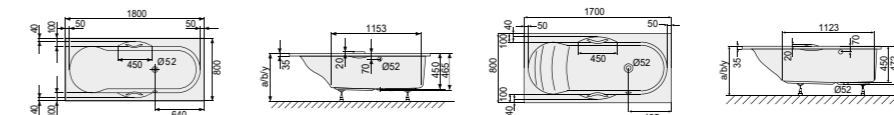

Ancona Vario 242/243

Rectangular bathtub ergonomically shaped

Top view 603.242000

View 603.242000

Top view 603.243000

View 603.243000

Bathtub

Length	Width	Depths	Effective volume liter	Weight kg	Frame / panel	Order number	Price 001 White Glossy
1700	800	450	160	21	-/-	603.243000	1.288,-
1800	800	450	170	22	optional/-	603.242000	1.344,-

Accessory

	Colour	Order number	Price
Multiplex Trio drain and overflow fitting with water supply	078 Chrome Glossy	699.970010	522,-
Multiplex Trio drain and overflow fitting	078 Chrome Glossy	699.979000	179,-
Bathtub feet (adjustable from 130 - 185 mm)		699.900100	65,-
Bath anchor (set of 3)		699.900300	incl.
Bore-holes for filling fixtures (according to specification)		699.902900	98,-
2 bathtub handles	078 Chrome Glossy		incl.

Note

Installation height: a = installation height min. 600 mm/max. 660 mm.
Drain fittings require extension.

Content
Shower walls

Content
PanElle Wall
panelling, bathtubs
and shower floors

Service

Accessories
Shower walls

Accessories
Bathtubs

Viva

Collection

Air

Bella Vita

Allegra

Walk-in solutions

Shower walls for
bathtubs

Step-in Pure
Bath solutions

PanElle
Wall panelling

Individual bathtubs

Prime-line
Bathtubs

Savona
Shower floors

Fjord
Shower floors

Free Base 2
Shower floors

Individual
shower floors

Accessories and
cleaning

Individual-
Bathtubs

Individual-
Bathtubs