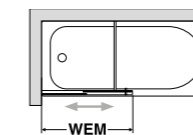

Top view, hinged left

Made to measure

Width	Height up to	Order number hinged left	Order number hinged right	070 Silver Matt 751 Clear with CareTec Pro	062 Platinum Silver Glossy 751 Clear with CareTec Pro
1200	1600	470.297220.1200	470.307220.1200	1.684,-	1.915,-
1400	1600	470.297220.1400	470.307220.1400	1.813,-	2.044,-

Special features

Glasses	Extra charge	Various	Extra charge
783 Fine Satin with CareTec Pro	306,-	Decorative inserts*	0,-
794 Carbon with CareTec Pro	232,-	752700 Wall mounting glue set	111,-
801 Partial Fine Satin with CareTec Pro	306,-		
802 Mirror with CareTec Pro	320,-		
821 Terra with CareTec Pro	232,-		
Glass treatment as per drawing: bevel/cut out	227,-