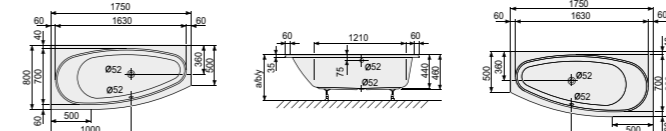

Piccolo 180/181

Bathtub for small bathrooms

Top view 608.180000

View 608.180000

Top view 608.181000

Bathtub

Length	Width	Depths	Effective volume liter	Weight kg	Order number	Price 001 White Glossy
1750	800	440	140	20	608.180000	1.256,-
					608.181000	

Accessory

	Colour	Order number	Price
Multiplex Trio drain and overflow fitting with water supply	078 Chrome Glossy	699.970010	522,-
Multiplex Trio drain and overflow fitting	078 Chrome Glossy	699.979000	179,-
Bathtub feet (adjustable from 130 - 185 mm)		699.900110	65,-
Bath anchor (set of 3)		699.900300	incl.

Note

Installation height: a = installation height min. 590 mm/max. 650 mm. Drain fittings require extension.

Content
Shower walls

Content
PanElle Wall
panelling, bathtubs
and shower floors

Service

Accessories
Shower walls

Accessories
Bathtubs

Viva

Collection

Air

Bella Vita

Allegra

Walk-in solutions

Shower walls for
bathtubs

Step-in Pure
Bath solutions

PanElle
Wall panelling

Individual bathtubs

Prime-line
Bathtubs

Savona
Shower floors

Fjord
Shower floors

Free Base 2
Shower floors

Individual
shower floors

Accessories and
cleaning