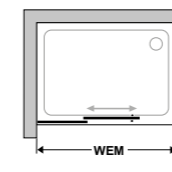

Top view, hinged left

Made to measure

Width up to	Height up to	Order number hinged left	Order number hinged right	070 Silver Matt 751 Clear with CareTec Pro	062 Platinum Silver Glossy 751 Clear with CareTec Pro
-1400	2100	470.197100.1400	470.207100.1400	1.951,-	2.182,-
1401-1700	2100	470.197100.1700	470.207100.1700	2.038,-	2.269,-
1701-2000	2100	470.197100.2000	470.207100.2000	2.125,-	2.356,-

Special features

Glasses	Extra charge	Various	Extra charge
783 Fine Satin with CareTec Pro	306,-	Decorative inserts*	0,-
794 Carbon with CareTec Pro	232,-	752700 Wall mounting glue set	111,-
801 Partial Fine Satin with CareTec Pro	306,-		
802 Mirror with CareTec Pro	344,-		
821 Terra with CareTec Pro	232,-		
Glass treatment as per drawing: bevel/cut out	227,-		

Note

Shower panel height: Standard height 2000 mm. Special height up to 2100 mm without extra charge.
Glass Partial Fine Satin 801: The glass will be coated vertically centred to an overall height of 900 mm. Special dimensions on request.
Decorative insert*: Please see page 27 when ordering your chosen decorative inserts. The Viva sliding door will be delivered without decorative inserts unless ordered otherwise.