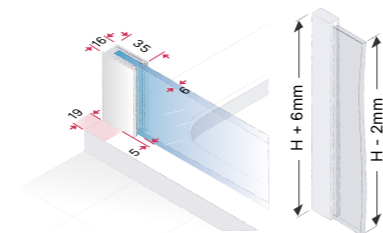

Fixed panel and side panel