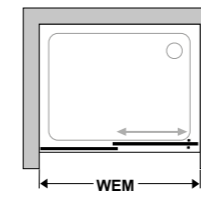

Top view, hinged left

Standard

WM	WEM from ... to	Entry width	Height	Order number hinged left	Order number hinged right	070 Silver Matt 751 Clear with CareTec Pro	278 Silver Glossy 751 Clear with CareTec Pro
1200	1166-1205	486-525	2000	420.111221	420.111222	1.433,-	1.664,-
1400	1366-1405	586-625	2000	420.111421	420.111422	1.523,-	1.754,-
1600	1566-1605	686-725	2000	420.111621	420.111622	1.613,-	1.844,-
1700	1666-1705	736-775	2000	420.111721	420.111722	1.660,-	1.891,-
1800	1766-1805	786-825	2000	420.111821	420.111822	1.707,-	1.938,-

Made to measure

Special width up to	Special height up to	Order number hinged left	Order number hinged right	070 Silver Matt 751 Clear with CareTec Pro	062 Platinum Silver Glossy 751 Clear with CareTec Pro
1250	2100			1.575,-	1.806,-
1600	2100	420.110001	420.110002	1.725,-	1.956,-
2000	2100			1.827,-	2.058,-

Special features

Glasses	Extra charge	Various	Extra charge
783 Fine Satin with CareTec Pro	306,-	248 Black Matt	625,-
794 Carbon with CareTec Pro	232,-	252 Stainless Steel Finish	625,-
801 Partial Fine Satin with CareTec Pro	306,-	Level compensation until 11 mm	131,-
802 Mirror with CareTec Pro	344,-	752700 Wall mounting glue set	111,-
813 Mastercarré with CareTec Pro	207,-		
Glass treatment as per drawing: bevel/cut out	227,-		

Configurator