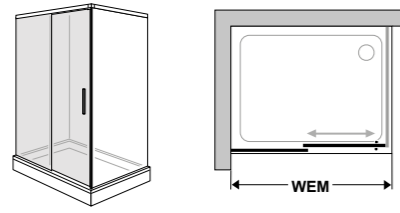

DUSCHOLUX

Bella Vita 3 Plus Sliding door

for combination with side panel, 2-panelled

View, hinged left

Top view, hinged left

Made to measure

Special width up to	Special height up to	Order number	070 Silver Matt 751 Clear with CareTec Pro	278 Silver Glossy 751 Clear with CareTec Pro
1400	2100	446.12000X.1400	1.523,-	1.754,-
1600		446.12000X.1600	1.613,-	1.844,-
1800		446.12000X.1800	1.707,-	1.938,-

X: 1 = Installation on shower floor, hinged left / X: 2 = Installation on shower floor, hinged right

X: 3 = Installation on tiled floor, hinged left / X: 4 = Installation on tiled floor, hinged right

Special features

Glasses	Extra charge	Various	Extra charge
783 Fine Satin with CareTec Pro	306,-	248 Black Matt	625,-
794 Carbon with CareTec Pro	232,-	252 Stainless Steel Finish	625,-
801 Partial Fine Satin with CareTec Pro	306,-	752700 Wall mounting glue set	111,-
802 Mirror with CareTec Pro	344,-		
813 Mastercarré with CareTec Pro	207,-		
Glass treatment as per drawing: bevel/cut out	227,-