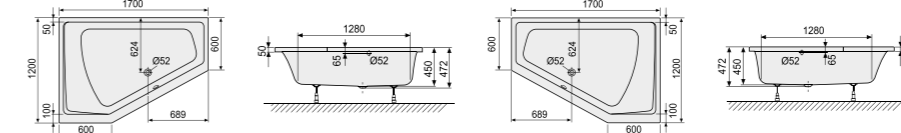

Prime-line 253/254

Corner bathtub asymmetric

Top view 615.253000

View 615.253000

Top view 615.254000

View 615.254000

Bathtub

Length	Width	Depths	Effective volume liter	Weight kg	Frame / panel	Order number	Price 001 White Glossy
1700	1200	450	245	31	optional/-	615.253000	1.015,-
						615.254000	

Multi-foot frame

699.300081 647,-

Accessory

	Colour	Order number	Price
Multiplex Trio drain and overflow fitting with water supply	078 Chrome Glossy	699.970010	522,-
Multiplex Trio drain and overflow fitting	078 Chrome Glossy	699.979000	179,-
Bathtub feet (adjustable from 130 - 185 mm)		699.900150	70,-
Bath anchor (set of 3)		699.900300	47,-
Bore-holes for filling fixtures (according to specification)		699.902900	98,-
Bore-holes for handles		699.900900	103,-
Handle	078 Chrome Glossy	699.310010	153,-