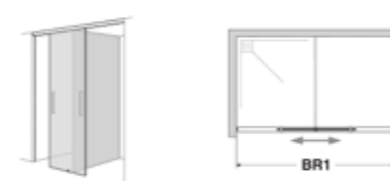

Viva Sliding door

room-high as a room divider, 1-panelled

View

Top view

Made to measure

Width door until	Width recess BR1	Height up to	Order number*	070 Silver Matt 751 Clear with CareTec Pro	062 Platinum Silver Glossy 751 Clear with CareTec Pro
1200	1595 - 2005	2500	470.118110.1200	3.291,-	3.522,-

* including room-high partition wall in the middle. Special features to be ordered separately

Special features

Glasses	Extra charge je Element	Various	Extra charge je Element
783 Fine Satin with CareTec Pro	306,-	Decorative inserts*	0,-
794 Carbon with CareTec Pro	232,-		
801 Partial Fine Satin with CareTec Pro	306,-		
802 Mirror with CareTec Pro	320,-		
814 Polar with CareTec Pro	835,-		
821 Terra with CareTec Pro	232,-		
Glass treatment as per drawing: bevel/cut out	227,-