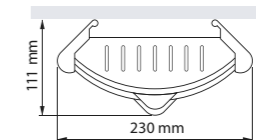

Showerbox Design	Height	Order number	070 Silver Matt	062 Platinum Silver Glossy
2 sliding elements	570	950.818020	130,-	202,-
3 sliding elements	850	950.818030	168,-	243,-
4 sliding elements	1130	950.818040	258,-	340,-

Basic colours of sliding elements

Create your own personal Showerbox.

Colour sliding elements standard version
Colours: White, Grey

Arrangement
950.818020: 1x White, 1x Grey
950.818030: 2x White, 1x Grey
950.818040: 2x White, 2x Grey

Special version with choice of arrangement.
Colours: White, Grey, Electric Blue, Glacier Green