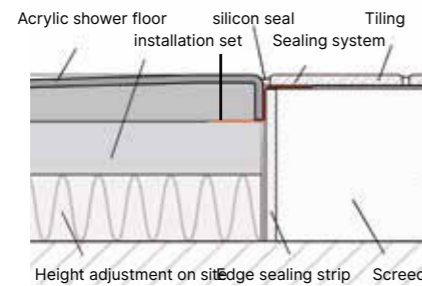

The additional installation set ensures a secure construction waterproofing