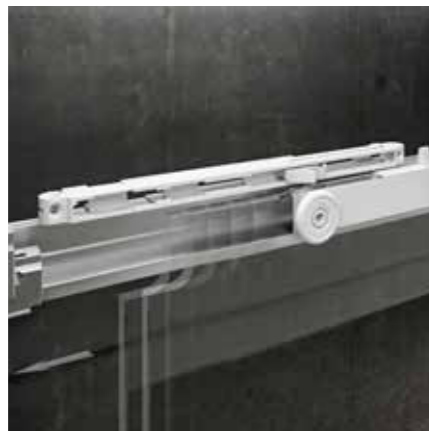

Wall connection

Corner entry in Silver Matt

Corner entry with decorative insert PanElle Stone

Soft-Close Function standard

Handle

Push & Clean-Function for easy cleaning

Technical information

- Compensation up to +/- 3 mm possible for wall bevells
- Indentation measure on shower floor: 10 mm