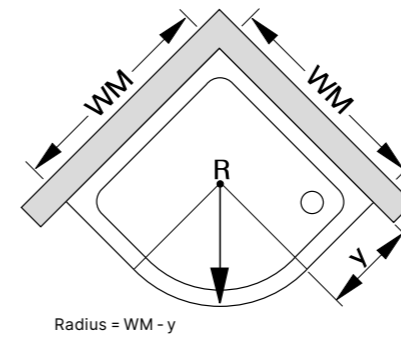

Check list

Round models

WM	Shower floor	Check list key	Radius (R)	Collection 3C With 2 Swing doors	Collection 2 With 2 Swing doors	Bella Vita 3 Plus With 2 Sliding doors	Bella Vita 3 With 2 Sliding doors	Allegra 2 With 2 Swing doors
900	DUSCHOLUX Malaga Round Trend 771	500	550	●	●	●	●	●
900	Bette Corner with - without apron	521	500	●	●	●	●	
900	Schmidlin / Bette Floor Corner	521	500	●	●	●	●	
900	Duravit D-Code	521	500	●		●	●	
900	Duravit Starck	521	500	●		●	●	
900	Galatea BH 90R, CT 90R, CF 90R	500	550	●	●	●	●	●
900	Galatea S 314, S 353	500	550	●	●	●	●	●
900	Hoesch Armada 900 x 25	500	550	●	●	●	●	●
900	Hoesch Thasos 2	500	550	●	●	●	●	●
900	Ideal Standard Washpoint	500	550	●	●	●	●	●
900	Ideal Standard Tonic	521	500	●	●	●	●	
900	Ideal Standard Ultra Flat	500	550	●	●	●	●	●
900	Kaldewei Arrondo	500	550	●	●	●	●	●
900	Kaldewei Fontana	523	520			●	●	
900	Kaldewei Zirkon	521	500	●	●	●	●	
900	Keramag Renova Nr. 1	500	550	●	●	●	●	●
900	Keramag Preciosa, Vitelle, icon	500	550	●	●	●	●	●
900	Koralle Clarissa Plus, Terra	500	550	●	●	●	●	●
900	Villeroy & Boch Subway	500	550	●	●	●	●	●