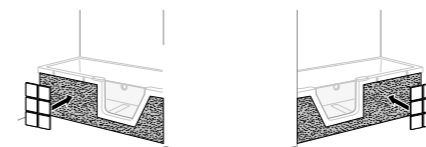

Step-in Pure

Tile backer, front

View 608.301100 /
608.300100 / 608.302100

View 608.301200 /
608.300200 / 608.302200

Standard

	Length / Width	608.301100 608.300100 608.302100	608.301200 608.300200 608.302200	Price
Tile backer, front	1600 x 750	699.300093	699.300094	447,-
	1700 x 750	699.300091	699.300092	
	1800 x 800	699.300095	699.300096	

Note

Front and rear panel are identical.

Installation height: Bathtub with Panel 590mm

Tile size: Please use only small tiles of a maximum size of 20 x 20 cm on the tile support, so that normal manufacturing tolerances of the acrylic bathtub can be compensated in this way.

Tile thickness: max. 11 mm.