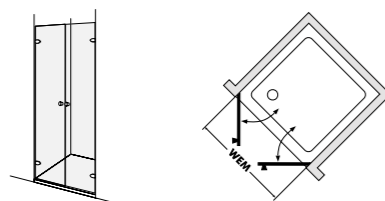

DUSCHOLUX

Collection 2 Swing door

2-panelled in recess

View

Top view

Made to measure

WEM up to	Height up to	Order number	062 Platinum Silver Glossy 551 Clear
1000	2100	238.110020.1000	2.308,-
1500		238.110020.1500	2.509,-

Special features

Glasses	Extra charge	Various	Extra charge
751 Clear with CareTec Pro	89,-	Level compensation as from 11 mm	131,-
583 Fine Satin	270,-		
783 Fine Satin with CareTec Pro	359,-		
594 Carbon	155,-		
794 Carbon with CareTec Pro	244,-		
601 Partial Fine Satin	270,-		
801 Partial Fine Satin with CareTec Pro	359,-		
602 Mirror	302,-		
802 Mirror with CareTec Pro	391,-		
604 Optiwhite Clear	198,-		
804 Optiwhite Clear with CareTec Pro	287,-		
Glass treatment as per drawing: bevel/cut out	280,-		

Notes

Wall bevels: The mounting technology ensures compensation of the wall up to max. 3 mm without need for bevels in the glass.

Shower panel height: Unless otherwise ordered, Collection 2 is supplied in a standard height of 1900 mm.

Special heights of up to 2100 mm at no extra charge.