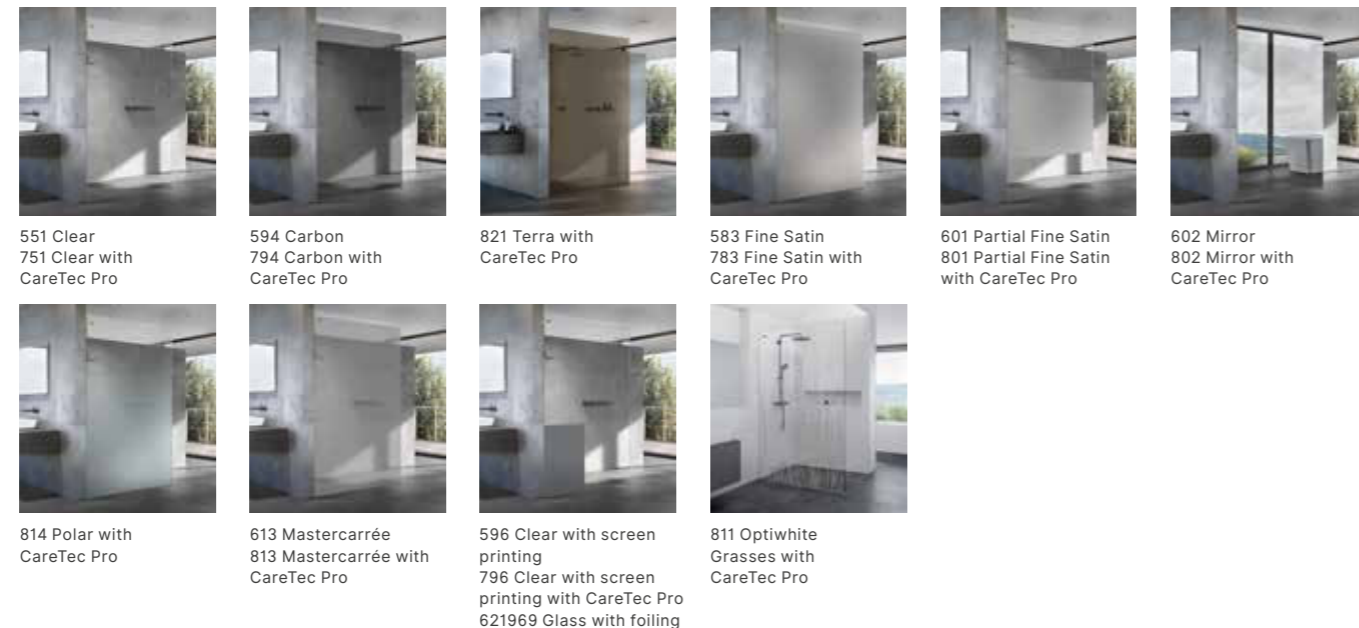

076 Black Glossy

221 Brown Sand

220 Grey Sky

237 Cement Grey

Apron colours Step-in Pure

Glasses shower walls

551 Clear
751 Clear with CareTec Pro

594 Carbon
794 Carbon with CareTec Pro