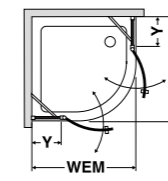

Top view

Standard

WM	Radius	WEM	Entry width	Width Fixed panel	Height	Order number	070 Silver Matt 551 Clear
900	550	885-905	833	257	2000	489.500120	2.061,-
1000	550	985-1005	833	357	2000	489.624120	2.178,-

Special features

Glasses	Extra charge	Various	Extra charge
751 Clear with CareTec Pro	178,-	278 Silver Glossy	220,-
		248 Black Matt	
		752701 Wall mounting glue set	222,-

Note

Handle with profile colour 070 and 278 in Chrome Glossy, with profile colour 248 in Black Matt.

Content
Shower walls

Content
PanElle Wall
panelling, bathtubs
and shower floors

Service

Accessories
Shower walls

Accessories
Bathtubs

Viva

Collection

Air

Bella Vita

Allegra

Walk-in solutions

Shower walls for
bathtubs

Step-in Pure
Bath solutions

PanElle
Wall panelling

Individual bathtubs

Prime-line
Bathtubs

Savona
Shower floors

Fjord
Shower floors

Free Base 2
Shower floors

Individual
shower floors

Accessories and
cleaning

WM = bath / shower tray dimensions, WEM = bath / shower tray installation dimensions
Dimensions in mm / recommended retail prices in EUR excluding VAT

WM = bath / shower tray dimensions, WEM = bath / shower tray installation dimensions
Dimensions in mm / recommended retail prices in EUR excluding VAT

Allegra
Allegra 2

Allegra
Allegra 2