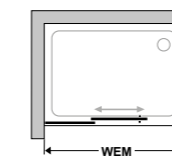

Top view, hinged left

Made to measure

Width up to	Height up to	Order number hinged left	Order number hinged right	070 Silver Matt 751 Clear with CareTec Pro	062 Platinum Silver Glossy 751 Clear with CareTec Pro
-1400	2100	470.197100.1400	470.207100.1400	1.951,-	2.182,-
1401-1700	2100	470.197100.1700	470.207100.1700	2.038,-	2.269,-
1701-2000	2100	470.197100.2000	470.207100.2000	2.125,-	2.356,-

Special features

Glasses	Extra charge	Various	Extra charge
783 Fine Satin with CareTec Pro	306,-	Decorative inserts*	0,-
794 Carbon with CareTec Pro	232,-	752700 Wall mounting glue set	111,-
801 Partial Fine Satin with CareTec Pro	306,-		
802 Mirror with CareTec Pro	344,-		
821 Terra with CareTec Pro	232,-		
Glass treatment as per drawing: bevel/cut out	227,-