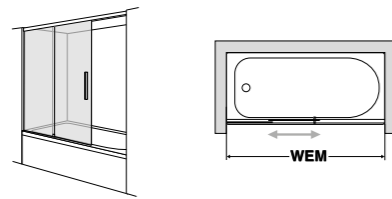

DUSCHOLUX

Viva Sliding door

room high in recess, 2-panelled

View, hinged left

Top view, hinged left

Made to measure

Width	Height up to	Order number hinged left	Order number hinged right	070 Silver Matt 751 Clear with CareTec Pro	062 Platinum Silver Glossy 751 Clear with CareTec Pro
1200	2100	470.297210.1200	470.307210.1200	1.520,-	1.751,-
1400	2100	470.297210.1400	470.307210.1400	1.604,-	1.835,-

Special features

Glasses	Extra charge	Various	Extra charge
783 Fine Satin with CareTec Pro	306,-	Decorative inserts*	0,-
794 Carbon with CareTec Pro	232,-		
801 Partial Fine Satin with CareTec Pro	306,-		
802 Mirror with CareTec Pro	320,-		
821 Terra with CareTec Pro	232,-		
Glass treatment as per drawing: bevel/cut out	227,-