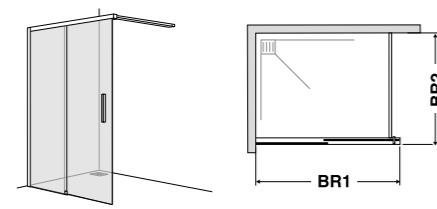

Savona
Shower floors

Fjord
Shower floors

Free Base 2
Shower floors

Individual
shower floors

Accessories and
cleaning

DUSCHOLUX

Bella Vita 3 Sliding door

Walk-in freestanding, 2-panelled