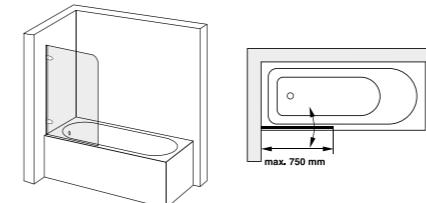

Collection 2 Folding overbath screen

1-panelled, 180° swinging

View, hinged left

Top view, hinged left

Standard

Width	Height	Order number hinged left	Order number hinged right	062 Platinum Silver Glossy 551 Clear
750	1500	264.310251	264.310252	1.321,-

Made to measure

Width up to	Height up to	Order number hinged left	Order number hinged right	062 Platinum Silver Glossy 551 Clear
750	1650	264.310021	264.310022	1.452,-

Special features

Glasses	Extra charge
751 Clear with CareTec Pro	89,-
583 Fine Satin	180,-
783 Fine Satin with CareTec Pro	269,-
594 Carbon	155,-
794 Carbon with CareTec Pro	244,-
601 Partial Fine Satiniert	180,-
801 Partial Fine Satin with CareTec Pro	320,-
604 Optiwhite Clear	269,-
804 Optiwhite Clear with CareTec Pro	198,-
Glass treatment as per drawing bevel/cut out	280,-

Note

Glass Partial Fine Satin 801: The glass will be coated vertically centred to an overall height of 900 mm. Special dimensions on request.

Decorative insert*: Please see page 27 when ordering your chosen decorative inserts. The Viva sliding door will be delivered without decorative inserts unless ordered otherwise.

WM = bath / shower tray dimensions, WEM = bath / shower tray installation dimensions
Dimensions in mm / recommended retail prices in EUR excluding VAT

Content
Shower walls

Content
PanElle Wall
panelling, bathtubs
and shower floors

Service

Accessories
Shower walls

Accessories
Bathtubs

Viva

Collection

Air

Bella Vita

Allegra

Walk-in solutions

Shower walls for
bathtubs

Step-in Pure
Bath solutions

PanElle
Wall panelling

Individual bathtubs

Prime-line
Bathtubs

Savona
Shower floors

Fjord
Shower floors

Free Base 2
Shower floors

Individual
shower floors

Accessories and
cleaning