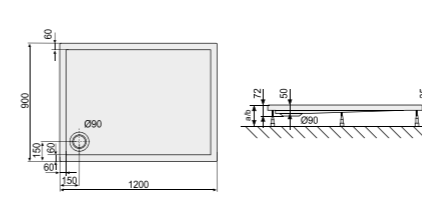

Ancona Trend 648

Rectangular shower floor

Top view

View

Shower floor

Length	Width	Depths	Weight	Frame / panel	Order number	Price 001 White Glossy
1200	900	50	22	-/-	663.648003	699,-
			25	incl./-	663.648002	897,-
			26	incl./incl.	663.648001	1.220,-

Accessory

	Colour	Order number	Price
Drain fittings 90 mm with DUSCHOLUX Design	078 Chrome Glossy	699.330170.078	96,-
Drain fittings 90 mm with DUSCHOLUX Design	070 Silver Matt	699.330170.070	148,-
Drain fittings 90 mm with DUSCHOLUX Design	001 White Glossy	699.330170.001	148,-
Drain fittings 90 mm plane	001 White Glossy	699.330180.001	102,-
Shower floor feet (adjustable from 87-115 mm)		699.900400	72,-
Bath anchor (set of 3)		699.900300	47,-

Note

Installation height: a = installation height shower floor 170 mm
b = installation height shower floor with panel 170 mm.

Installation: Installation with panel only in front of tiled wall.

Content
Shower walls

Content
PanElle Wall
panelling, bathtubs
and shower floors

Service

Accessories
Shower walls

Accessories
Bathtubs

Viva

Collection

Air

Bella Vita

Allegra

Walk-in solutions

Shower walls for
bathtubs

Step-in Pure
Bath solutions

PanElle
Wall panelling

Individual bathtubs

Prime-line
Bathtubs

Savona
Shower floors

Fjord
Shower floors

Free Base 2
Shower floors

Individual
shower floors

Accessories and
cleaning

Individual-
Shower floor

Individual-
Shower floor