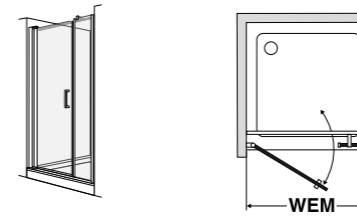

Note

Handle with profile colour 070 and 278 in Chrome Glossy, with profile colour 248 in Black Matt.

Allegra 2 Swing door

in recess with side panel in front

View, hinged left

Top view, hinged left

Standard

WM	WEM	Entry width	ST width in front	Height	Order number hinged left	Order number hinged right	070 Silver Matt 551 Clear
1000	970-1010	690	237	2000	487.179021	487.179022	1.063,-
1200	1170-1210	890	237	2000	487.171221	487.171222	1.167,-
1400	1370-1410	890	437	2000	487.171421	487.171422	1.271,-
1600	1570-1610	890	637	2000	487.171621	487.171622	1.374,-
1800	1770-1810	890	837	2000	487.171821	487.171822	1.478,-