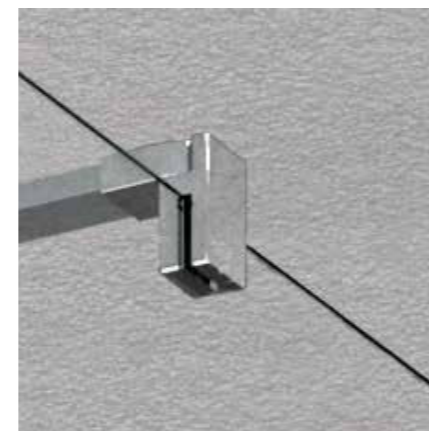

Detail Crossbar

Technical information

- Glass thickness 6 mm
- Width/bevel adjustment possible between 20 and 40 mm, depending on model
- Extensive range of custom sizes
- Special installation on request

Miscellaneous

Towel rail, colours 070 / 278 / 248 (752062) factory fitting	Extra charge
Towel rail, colours 070 / 278 / 248 (752274) for retrospective self-fitting	See accessories page
Towel rail (Special length), colours 070 / 278 / 248 (752275) for retrospective self-fitting