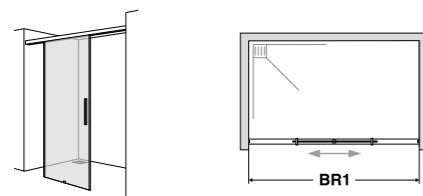

Viva Sliding door

in recess, 1-panelled

View

Top view

Made to measure

Width door until	Width recess BR1	Height up to	Order number hinged left	Order number hinged right	070 Silver Matt 751 Clear with CareTec Pro	062 Platinum Silver Glossy 751 Clear with CareTec Pro
1200	1595 - 2005	2100	470.118200.1200	470.128200.1200	1.728,-	1.959,-

Special features

Glasses	Extra charge	Various	Extra charge
783 Fine Satin with CareTec Pro	306,-	Decorative inserts*	0,-
794 Carbon with CareTec Pro	232,-		
801 Partial Fine Satin with CareTec Pro	306,-		
802 Mirror with CareTec Pro	320,-		
814 Polar with CareTec Pro	835,-		
821 Terra with CareTec Pro	232,-		
Glass treatment as per drawing: bevel/cut out	227,-		

Note

Glass Partial Fine Satin 801: The glass will be coated vertically centred to an overall height of 900 mm. Special dimensions on request.

Glass Polar (814): This glass is glazed up to a height of 1350 mm, tapering out to 1500 mm.

Decorative insert*: Please see page 27 when ordering your chosen decorative inserts. The Viva sliding door will be delivered without decorative inserts unless ordered otherwise.

WM = bath / shower tray dimensions, WEM = bath / shower tray installation dimensions
Dimensions in mm / recommended retail prices in EUR excluding VAT