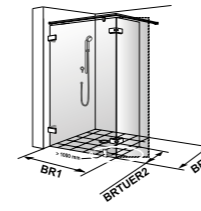

Collection 2

Walk-in Variant C2L 6

View, hinged left

Made to measure

Width BR 1 from ... to	Width BR 2 from ... to	Width door 2 (BRTUER2)	Height up to	Order number hinged left	Order number hinged right	062 Platinum Silver Glossy 551 Clear
200-1200	700-2000	300-500	2100	369.060001	369.060002	2.582,-

Special features

Glasses	Extra charge	Various	Extra charge
751 Clear with CareTec Pro	198,-	062 Wall profile Platinum Silver Glossy	91,-
583 Fine Satin	661,-	Level compensation as from 11 mm	131,-
783 Fine Satin with CareTec Pro	859,-	752700 Wall mounting glue set	111,-
594 Carbon	310,-		
794 Carbon with CareTec Pro	508,-		
601 Partial Fine Satin	661,-		
801 Partial Fine Satin with CareTec Pro	859,-		
602 Mirror	604,-		
802 Mirror with CareTec Pro	802,-		
604 Optiwhite Clear	330,-		
804 Optiwhite Clear with CareTec Pro	330,-		
Glass treatment as per drawing: bevel/cut out	528,-		

Notes

Attention: Due to security and stability reasons it must be drilled into the floor or shower tray, to install the floor mountings. An installation on a steel tub is not recommended.

Wall connection: On request, the system can be supplied with a wall connection profile at an extra charge (see table).

Shower panel height: Unless otherwise ordered, Collection 2 is supplied in a standard height of 1900 mm. Special heights of up to 2100 mm at no extra charge.

Content
Shower walls

Content
PanElle Wall
panelling, bathtubs
and shower floors

Service

Accessories
Shower walls

Accessories
Bathtubs

Viva

Collection

Air

Bella Vita

Allegra

Walk-in solutions

Shower walls for
bathtubs

Step-in Pure
Bath solutions

PanElle
Wall panelling

Individual bathtubs

Prime-line
Bathtubs

Savona
Shower floors

Fjord
Shower floors

Free Base 2
Shower floors

Individual
shower floors

Accessories and
cleaning

Walk-in
solutions

Walk-in
solutions