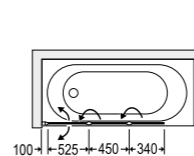

Top view, hinged left

Standard

WM	Width	Height	Order number hinged left	Order number hinged right	070 Silver Matt 751 Clear with CareTec Pro
variable	1400	1500	378.330151	378.330152	1.260,-

Made to measure

Special width up to	Special height up to	Order number hinged left	Order number hinged right	070 Silver Matt 751 Clear with CareTec Pro
1400	1500	378.330001	378.330002	1.592,-

Special features

Glasses	Extra charge
783 Fine Satin with CareTec Pro	182,-
Glass treatment as per drawing bevel/cut out	178,-

Note

Folding doors 180° swinging.

Content
Shower walls

Content
PanElle Wall
panelling, bathtubs
and shower floors

Service

Accessories
Shower walls

Accessories
Bathtubs

Viva

Collection

Air

Bella Vita

Allegra

Walk-in solutions

Shower walls for
bathtubs

Step-in Pure
Bath solutions

PanElle
Wall panelling

Individual bathtubs

Prime-line
Bathtubs

Savona
Shower floors

Fjord
Shower floors

Free Base 2
Shower floors

Individual
shower floors

Accessories and
cleaning