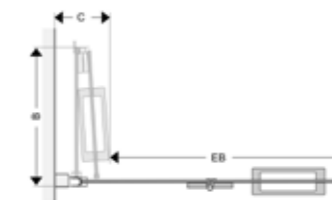

Note

Handle and hinge with profile colour 070 and 278 in Chrome Glossy, with profile colour 248 in Black Matt.

Content
Shower walls

Content
PanElle Wall
panelling, bathtubs
and shower floors

Service

Accessories
Shower walls

Accessories
Bathtubs

Viva

Collection

Air

Bella Vita

Allegra

Walk-in solutions

Shower walls for
bathtubs

Step-in Pure
Bath solutions

PanElle
Wall panelling

Individual bathtubs

Prime-line
Bathtubs

Savona
Shower floors

Fjord
Shower floors

Free Base 2
Shower floors

Individual
shower floors

Accessories and
cleaning