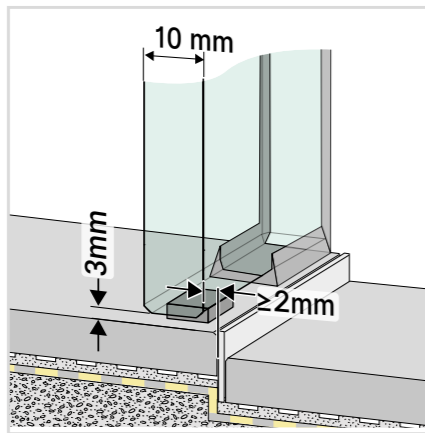

Air 3 Walk-in

Notes

Glass Partial Fine Satin 801: The glass will be coated vertically centred to an overall height of 900 mm. Special dimensions on request.

Glasses Polar (814): This glass is glazed up to a height of 1350 mm, tapering out to 1500 mm.

Shower panel height: Unless otherwise ordered, Air 3 is supplied in a standard height of 2000 mm. Special heights of up to 2200 mm at no extra charge.

Technical information

Cross section installation situation floor, hinged left