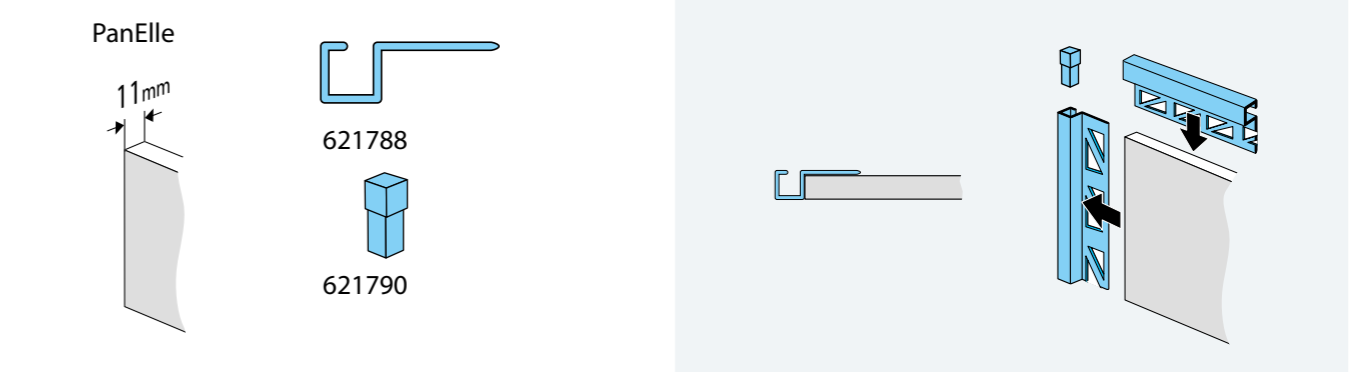

- Content Shower walls
- Content PanElle Wall panelling, bathtubs and shower floors
- Service
- Accessories Shower walls
- Accessories Bathtubs
- Viva
- Collection
- Air
- Bella Vita
- Allegra
- Walk-in solutions
- Shower walls for bathtubs
- Step-in Pure Bath solutions
- PanElle Wall panelling
- Individual bathtubs
- Prime-line Bathtubs
- Savona Shower floors
- Fjord Shower floors
- Free Base 2 Shower floors
- Individual shower floors
- Accessories and cleaning