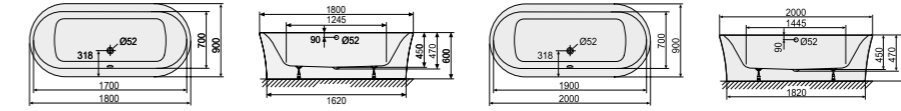

Prime-line Free

freestanding oval bathtub with moulded panel

Top view 615.257100

View 615.257100

Top view 615.259100

View 615.259100

Bathtub

Length	Width	Depths	Effective volume liter	Weight kg	Frame / panel	Order number	Price 001 White Glossy
1800	900	450	175	45	incl./incl.	615.257100	3.756,-
2000	900	450	200	50	incl./incl.	615.259100	4.113,-

Accessory

Bathtub da bagno	Colour	Order number	Price
Drain and overflow fitting with water supply	078 Chrome Glossy	699.330200	926,-
Set of sound-insulating tub feet (12 pcs.)		699.30016	360,-

Option

Panel	Colour	Price
Panel Ruby Red for Prime-line Free	125 Ruby Red	442,-
Panel Black for Prime-line Free	076 Black Glossy	442,-

Note

Installation height: a = installation height bathtub 600 mm.
Incl. pre-mounted drain and overflow fitting.

Soundproof tub feet

Prime-line Wall

Oval bathtub for wall connection with moulded panel