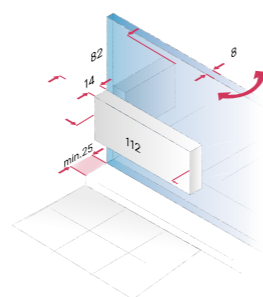

Extra charge

See
accessories
page

Door panel fixation side