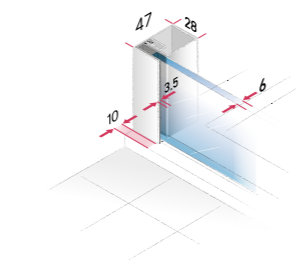

Fixed panel and side panel