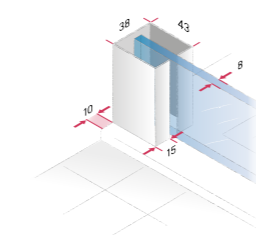

Fixed panel and side panel with wall profile