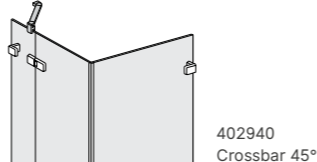

402940
Crossbar 45°

Collection 3C

Collection 2 Swing door

Features

- Frameless shower wall
- Glass thickness 8 mm (fixed parts), 6 mm (door parts)
- Fitting colours Platinum Silver Glossy
- Swing doors open inwards and outwards
- Lift-and-lower mechanism for easy opening and closing
- Fittings and handles rectangular
- Shower wall height up to 2100 mm