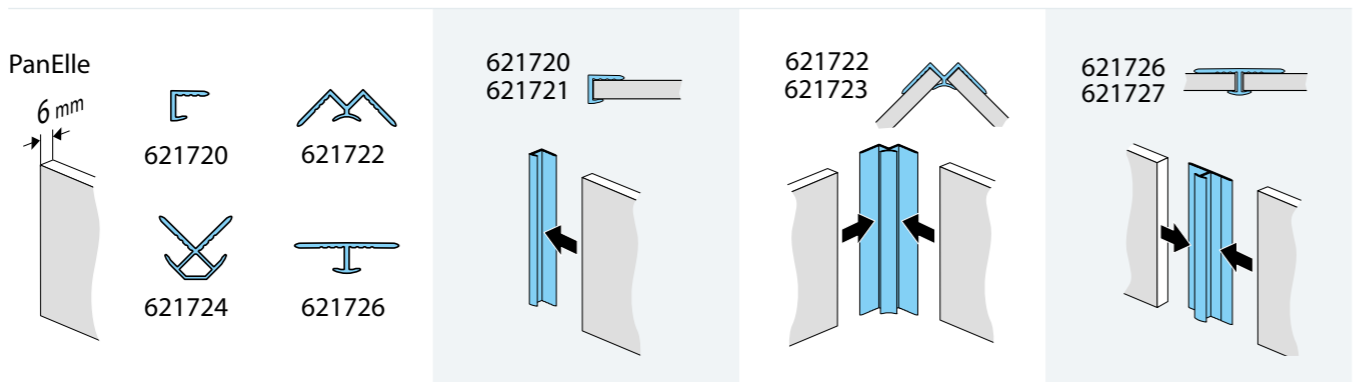

- Content Shower walls
- Content PanElle Wall panelling, bathtubs and shower floors
- Service
- Accessories Shower walls
- Accessories Bathtubs
- Viva
- Collection
- Air
- Bella Vita
- Allegra
- Walk-in solutions
- Shower walls for bathtubs
- Step-in Pure Bath solutions
- PanElle Wall panelling
- Individual bathtubs
- Prime-line Bathtubs
- Savona Shower floors
- Fjord Shower floors
- Free Base 2 Shower floors
- Individual shower floors
- Accessories and cleaning