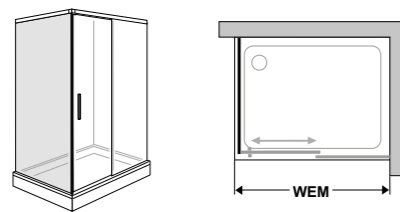

Bella Vita 3 Plus Side panel

for combination with sliding door, 2-panelled

View, hinged left

Top view, hinged left

Made to measure

Special width up to	Special height up to	Order number	070 Silver Matt 751 Clear with CareTec Pro	278 Silver Glossy 751 Clear with CareTec Pro
1200	2100	446.20000X	995,-	1.119,-

X: 1 = Installation on shower floor, hinged left / X: 2 = Installation on shower floor, hinged right

X: 3 = Installation on tiled floor, hinged left / X: 4 = Installation on tiled floor, hinged right

Special features

Glasses	Extra charge	Various	Extra charge
783 Fine Satin with CareTec Pro	201,-	248 Black Matt	300,-
794 Carbon with CareTec Pro	155,-	252 Stainless Steel Finish	
801 Partial Fine Satin with CareTec Pro	201,-	752700 Wall mounting glue set	111,-
802 Mirror with CareTec Pro	302,-		
813 Mastercarré with CareTec Pro	201,-		
Glass treatment as per drawing: bevel/cut out	227,-		

WM = bath / shower tray dimensions, WEM = bath / shower tray installation dimensions
Dimensions in mm / recommended retail prices in EUR excluding VAT

Notes

Shower panel height: Unless ordered otherwise, the Bella Vita 3 Plus is supplied in standard height 2000 mm. Special height up to 2100 mm at no extra charge.

Installation: In combination with side panel Installation is possible on closure side.

Wall connection: On request, a narrow wall connection profile can be additionally supplied at an extra charge.

Glass Partial Fine Satin 801: The glass will be coated vertically centred to an overall height of 900 mm. Special dimensions on request.

Configurator

Notes

Shower panel height: Unless ordered otherwise, the Bella Vita 3 Plus is supplied in standard height 2000 mm. Special height up to 2100 mm at no extra charge.

Installation: In combination with side panel Installation is possible on closure side.

Wall connection: On request, a narrow wall connection profile can be additionally supplied at an extra charge.

Glass Partial Fine Satin 801: The glass will be coated vertically centred to an overall height of 900 mm. Special dimensions on request.