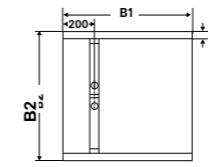

Fjord Shower floor

Rectangular shape

Top view