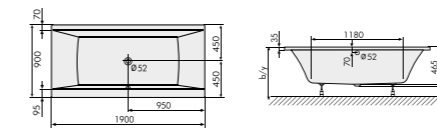

Ancona 2269

Rectangular bathtub

Top view

View

Bathtub

Length	Width	Depths	Effective volume liter	Weight kg	Frame / panel	Order number	Price 001 White Glossy
1900	900	465	311	27	-/-	603.226900	1.047,-

Accessory

	Colour	Order number	Price
Multiplex Trio drain and overflow fitting with water supply	078 Chrome Glossy	699.970010	522,-
Multiplex Trio drain and overflow fitting	078 Chrome Glossy	699.979000	179,-
Bathtub feet (adjustable from 130 - 185 mm)		699.900100	65,-
Bath anchor (set of 3)		699.900300	incl.
Bore-holes for handles		699.900900	103,-
Handle	078 Chrome Glossy	699.310010	153,-

Note

Installation height: a = installation height bathtub 600 mm.
Drain fittings require extension.