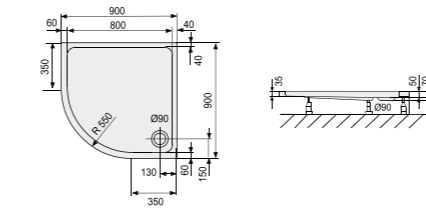

Malaga Round Trend 771

Round shower floor

Top view

View

Shower floor

Side length	Depths	Weight	Frame / panel	Order number	Price 001 White Glossy
900	50	18	-/-	660.771003	720,-
		22	incl./-	660.771002	823,-
			incl./incl.	660.771001	1.047,-

Accessory

	Colour	Order number	Price
Drain fittings 90 mm with DUSCHOLUX Design	078 Chrome Glossy	699.330170.078	96,-
Drain fittings 90 mm with DUSCHOLUX Design	070 Silver Matt	699.330170.070	148,-
Drain fittings 90 mm with DUSCHOLUX Design	001 White Glossy	699.330170.001	148,-
Drain fittings 90 mm plane	001 White Glossy	699.330180.001	102,-
Shower floor feet (adjustable from 87-115 mm)		699.900400	72,-
Bath anchor (set of 3)		699.900300	47,-

Note

Installation height: a = installation height shower floor 170 mm

b = installation height shower floor with panel 170 mm.

Installation: Installation with panel only in front of tiled wall.