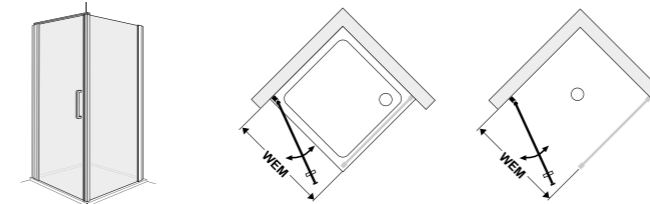

Bella Vita 3 Swing door

in combination with side panel and shortened side panel

View, hinged left

Top view, hinged left

Top view, hinged left installation on tiled floor

Standard

WM	WEM from ... to	Entrance width on tiled floor	Entrance width on shower tray	Height	Order number	070 Silver Matt 751 Clear with CareTec Pro	062 Silver Glossy 751 Clear with CareTec Pro		
700	685-705	581	555	2000	340.12302X	1.133,-	1.587,-		
750	735-755	631	605		340.12402X				
800	785-805	681	655		340.12502X				
900	885-905	781	755		340.12702X				
1000	985-1005	881	855		340.12902X			1.150,-	1.610,-

Made to measure

Special width up to	Special height up to	Order number	070 Silver Matt 751 Clear with CareTec Pro	062 Silver Glossy 751 Clear with CareTec Pro
1005	2000	340.12000X	1.305,-	1.827,-

X: 1 = Mounting on shower floor, hinged left / X: 2 = Mounting on shower floor, hinged right

X: 3 = Mounting on tiled floor, hinged left / X: 4 = Mounting on tiled floor, hinged right

Special features

Glasses	Extra charge	Various	Extra charge
783 Fine Satin with CareTec Pro	306,-	752700 Wall mounting glue set	111,-
794 Carbon with CareTec Pro	155,-		
801 Partial Fine Satin with CareTec Pro	306,-		
802 Mirror with CareTec Pro	344,-		
813 Mastercarré with CareTec Pro	207,-		
Glass treatment as per drawing: bevel/cut out	203,-		

Notes

Swing doors: Swing doors are opening inwards and outwards.

Mounting on tiled floor: Measurement to outer edge of glass

Note: Please indicate at order if the product will be installed on shower tray or on tiled floor.

Configurator

Content
Shower walls

Content
PanElle Wall
panelling, bathtubs
and shower floors

Service

Accessories
Shower walls

Accessories
Bathtubs

Viva

Collection

Air

Bella Vita

Allegra

Walk-in solutions

Shower walls for
bathtubs

Step-in Pure
Bath solutions

PanElle
Wall panelling

Individual bathtubs

Prime-line
Bathtubs

Savona
Shower floors

Fjord
Shower floors

Free Base 2
Shower floors

Individual
shower floors

Accessories and
cleaning