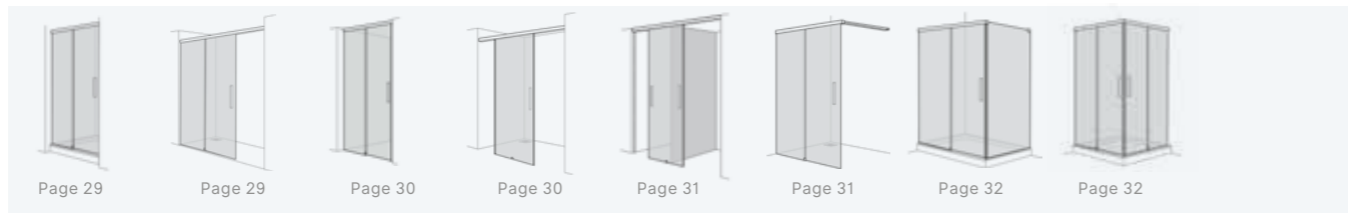

Models

More installation examples on page 33.