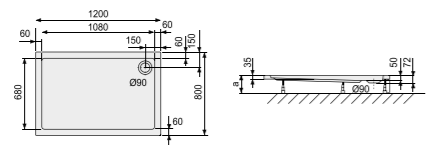

Ancona Trend 647

Rectangular shower floor

Top view

View

Shower floor

Length	Width	Depths	Weight Kg	Frame / panel	Order number	Price 001 White Glossy
1200	800	50	19	-/-	663.647003	674,-
			22	incl./-	663.647002	872,-
			23	incl./incl.	663.647001	1.193,-

Accessory

	Colour	Order number	Price
Drain fittings 90 mm with DUSCHOLUX Design	078 Chrome Glossy	699.330170.078	96,-
Drain fittings 90 mm with DUSCHOLUX Design	070 Silver Matt	699.330170.070	148,-
Drain fittings 90 mm with DUSCHOLUX Design	001 White Glossy	699.330170.001	148,-
Drain fittings 90 mm plane	001 White Glossy	699.330180.001	102,-
Shower floor feet (adjustable from 87-115 mm)		699.900400	72,-
Bath anchor (set of 3)		699.900300	47,-

Note

Installation height: a = installation height shower floor 170 mm
b = installation height shower floor with panel 170 mm.

Installation: Installation with panel only in front of tiled wall.