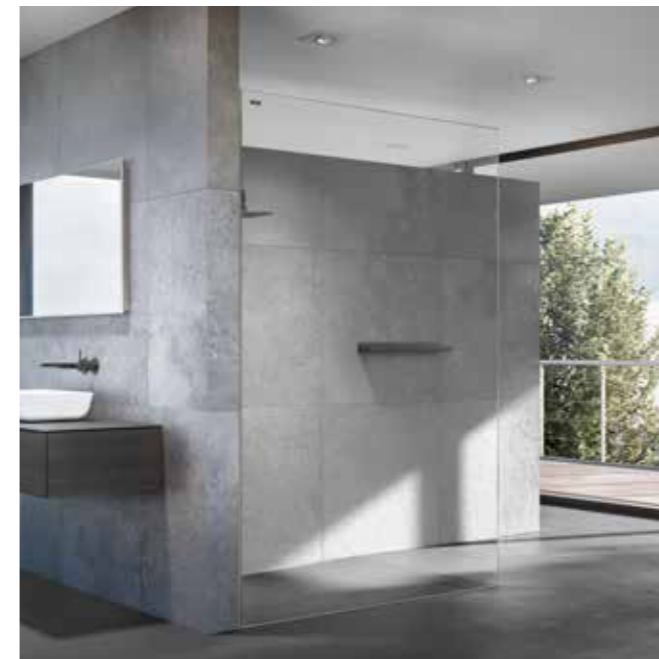

Prime-line
Bathtubs

Savona
Shower floors

Fjord
Shower floors

Free Base 2
Shower floors

Individual
shower floors

Accessories and
cleaning

Features

- Frameless shower wall with 10 mm glass thickness
- Silver Matt, Silver Glossy, White Matt, Black Matt and Stainless Steel Finish
- Wall profile also available in a flush-mounted version
- Including DUSCHOLUX CareTec® Pro glass finishing
- Suitable for both tiled shower floors and shower walls
- Shower wall height up to 2200 mm