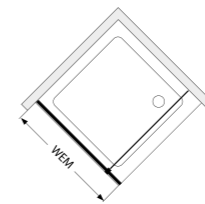

Top view, hinged left

Made to measure

WEM up to	Height up to	Order number hinged left	Order number hinged right	062 Platinum Silver Glossy 551 Clear
500	2100	239.200021.500	239.200022.500	1.059,-
1000		239.200021.1000	239.200022.1000	1.148,-
1400		239.200021.1400	239.200022.1400	1.292,-
max. 1600		239.200021.1600	239.200022.1600	1.361,-

Special features

Glasses	Extra charge	Various	Extra charge
751 Clear with CareTec Pro	89,-	062 Wall profile Platinum Silver Glossy	91,-
583 Fine Satin	270,-	Level compensation as from 11 mm	131,-
783 Fine Satin with CareTec Pro	359,-	752700 Wall mounting glue set	111,-
594 Carbon	155,-		
794 Carbon with CareTec Pro	244,-		
601 Partial Fine Satin	270,-		
801 Partial Fine Satin with CareTec Pro	359,-		
602 Mirror	302,-		
802 Mirror with CareTec Pro	391,-		
604 Optiwhite Clear	198,-		
804 Optiwhite Clear with CareTec Pro	287,-		
Glass treatment as per drawing: bevel/cut out	280,-		

Notes

Crossbar: Delivery inclusive 90° crossbar.

Wall connection: On request the side panel can be delivered with wall connection profile at an extra charge (see table).

Shower panel height: Unless otherwise ordered, Collection 2 is supplied in a standard height of 1900 mm. Special heights of up to 2100 mm at no extra charge.

Collection 2

Collection 2

Content
Shower walls

Content
PanElle Wall
panelling, bathtubs
and shower floors

Service

Accessories
Shower walls

Accessories
Bathtubs

Viva

Collection

Air

Bella Vita

Allegra

Walk-in solutions

Shower walls for
bathtubs

Step-in Pure
Bath solutions

PanElle
Wall panelling

Individual bathtubs

Prime-line
Bathtubs

Savona
Shower floors

Fjord
Shower floors

Free Base 2
Shower floors

Individual
shower floors

Accessories and
cleaning