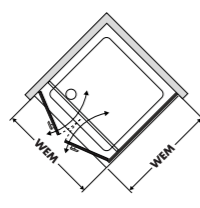

Top view, hinged left

Made to measure

WM	Width door panel	Width side panel	Height up to	Order number hinged left	Order number hinged right	078 Chrome Glossy 751 Clear with CareTec Pro
400-1000	200-1000	180-1000	2200	463.155100.1000	463.165100.1000	3.175,-
1001-1800	200-1000	1001-1800	2200	463.155100.1800	463.165100.1800	3.605,-

Special features

Glasses	Extra charge	Various	Extra charge
783 Fine Satin with CareTec Pro	538,-	062 Wall profile Platinum Silver Glossy	94,-
794 Carbon with CareTec Pro	309,-	070 Wall profile Silver Matt	94,-
801 Partial Fine Satin with CareTec Pro	538,-	079 Fitting colour Chrome Matt	203,-
804 Optiwhite Clear with CareTec Pro	330,-	Level compensation as from 11 mm	131,-
Glass treatment as per drawing: bevel/cut out	280,-		

Notes

Glass Partial Fine Satin 801: The glass will be coated vertically centred to an overall height of 900 mm. Special dimensions on request.

Crossbar: Standard as illustrated. Further options on request. The crossbars used increase the product height by approx. 30 mm. With fixed panels < 320 mm the crossbar is omitted.

Shower panel height: Unless otherwise ordered, Collection 3C is supplied in a standard height of 2000 mm. Special heights of up to 2200 mm at no extra charge.

Wall connection: On request the installation can be delivered with wall connection profile at an extra charge (see table)