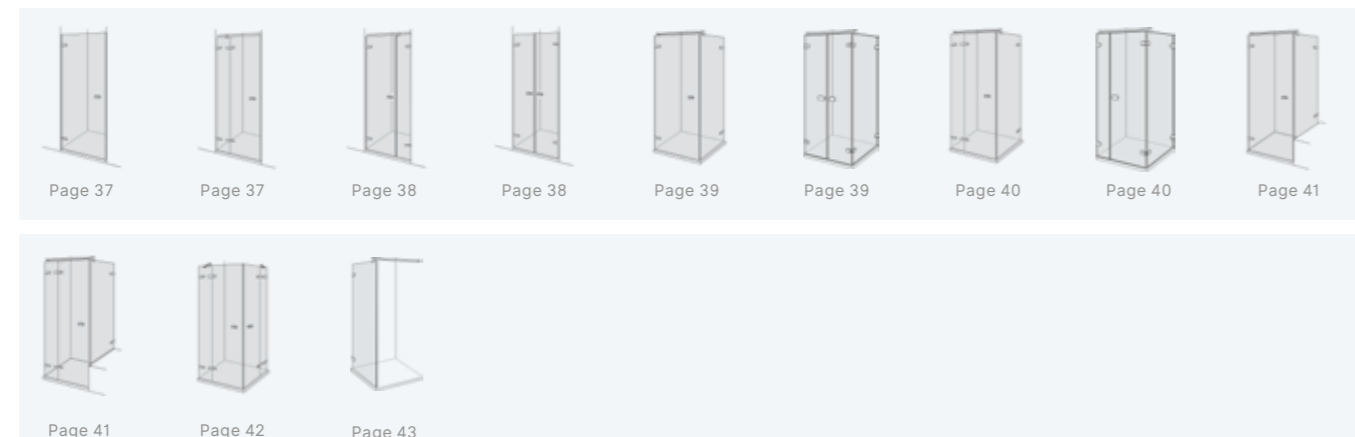

Models

More installation examples on page 46.