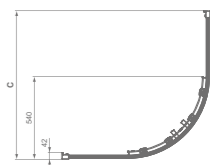

### SALOON DOOR WITH 2 SIDE PANELS

The saloon door is a great option for smaller spaces. It pivot outwards to provide full access. The saloon option pivot both inwards and outwards.

2 year guarantee

IdealClean

## QUADRANT

Code	Description	Adjustment (mm)
K9250EO	Connect 2 Quadrant 80x80 Clear Glass Bright Silver Finish Radius 550 mm	770-795 mm
K9251EO	Connect 2 Quadrant 90x90 Clear Glass Bright Silver Finish Radius 550 mm	870-895 mm
K9252EO	Connect 2 Quadrant 100x100 Clear Glass Bright Silver Finish Radius 550 mm	970-995 mm