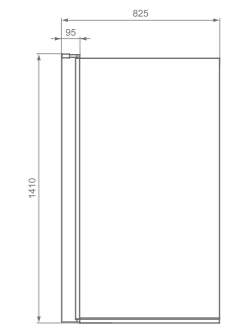

	A	B
K9283	463	670
K9284	513	720
K9285	563	770
K9286	613	820
K9287	663	870
K9288	713	920
K9289	763	970

- Height 1950 mm
  - Chrome plated metal handle double
  - Smooth running wheels
  - Easy click top caps
  - Suitable for installation on a tray or wetroom floor
- The products will be available in white matt colour profiles from May 2020. More information on [www.idealstandard.com](http://www.idealstandard.com)

- Height 1950 mm
  - Easy click top caps
  - Suitable for installation on a tray or wetroom floor
- The products will be available in white matt colour profiles from May 2020. More information on [www.idealstandard.com](http://www.idealstandard.com)

- Height 1400mm
- Glass thickness 5mm
- Idealclean treatment
- Easy click top caps
- Horizontal adjustment up to 20mm per profile