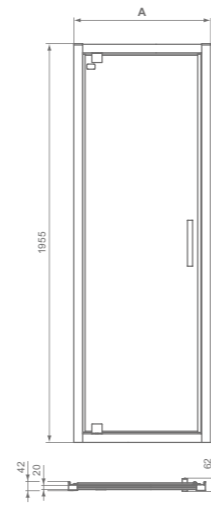

## PIVOT

Code	Description	Adjustment (mm)
K9266EO	Connect 2 Pivot Door 70 Clear Glass Bright Silver Finish	670-720 mm
K9267EO	Connect 2 Pivot Door 75 Clear Glass Bright Silver Finish	720-770 mm
K9268EO	Connect 2 Pivot Door 80 Clear Glass Bright Silver Finish	770-820 mm
K9269EO	Connect 2 Pivot Door 85 Clear Glass Bright Silver Finish	820-870 mm
K9270EO	Connect 2 Pivot Door 90 Clear Glass Bright Silver Finish	870-920 mm
K9271EO	Connect 2 Pivot Door 95 Clear Glass Bright Silver Finish	920-970 mm
K9272EO	Connect 2 Pivot Door 100 Clear Glass Bright Silver Finish	970-1020 mm