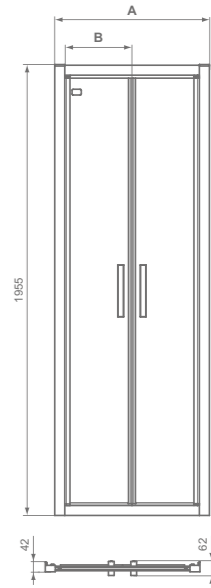

	A	B
K9273	970	513
K9274	1020	538
K9275	1070	563
K9276	1120	588
K9277	1170	613
K9279	1270	663
K9278	1370	713

- Height 1950 mm
  - Chrome plated metal handle
  - Smooth running wheels
  - Easy click top caps
  - Suitable for installation on a tray or wetroom floor
- The products will be available in white matt colour profiles from May 2020. More information on [www.idealstandard.com](http://www.idealstandard.com)

## SALOON

Code	Description	Adjustment (mm)
K9290EO	Connect 2 Saloon Door 70 Clear Glass Bright Silver Finish	670-720 mm
K9291EO	Connect 2 Saloon Door 75 Clear Glass Bright Silver Finish	720-770 mm
K9292EO	Connect 2 Saloon Door 80 Clear Glass Bright Silver Finish	770-820 mm
K9293EO	Connect 2 Saloon Door 85 Clear Glass Bright Silver Finish	820-870 mm
K9294EO	Connect 2 Saloon Door 90 Clear Glass Bright Silver Finish	870-920 mm
K9296EO	Connect 2 Saloon Door 100 Clear Glass Bright Silver Finish	970-1020 mm