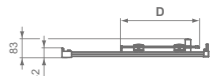

- Height 1950 mm
- Chrome plated metal handle & knob
- Smooth running wheels
- Easy click top caps
- Suitable for installation on a tray or wetroom floor

The products will be available in white matt colour profiles from May 2020. More information on www.idealstandard.com

	A	B	C	D
K9257	645	230	670	355
K9258	695	255	720	380
K9259	745	280	770	410
K9260	795	305	820	435
K9261	845	320	870	460
K9262	895	340	920	485
K9263	945	360	970	510
K9264	1045	410	1070	565
K9265	1145	460	1170	615