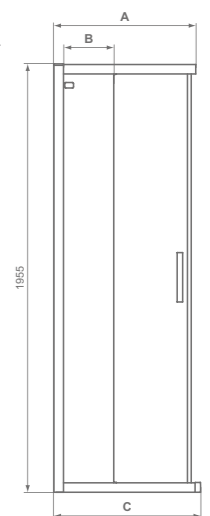

- Height 1950 mm
- Chrome plated metal handle & knob
- Smooth running wheels
- Easy click top caps
- Suitable for installation on a tray or wetroom floor

The products will be available in white matt colour profiles from May 2020. More information on www.idealstandard.com

	A	B	C	D
K9257	645	230	670	355
K9258	695	255	720	380
K9259	745	280	770	410
K9260	795	305	820	435
K9261	845	320	870	460
K9262	895	340	920	485
K9263	945	360	970	510
K9264	1045	410	1070	565
K9265	1145	460	1170	615