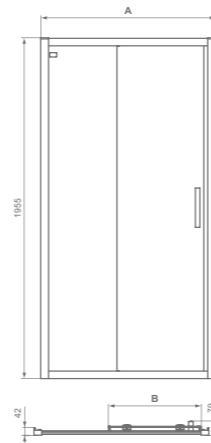

A	B
K9273	970	513
K9274	1020	538
K9275	1070	563
K9276	1120	588
K9277	1170	613
K9279	1270	663
K9278	1370	713

1. Height 1950 mm
   - Chrome plated metal handle
   - Smooth running wheels
   - Easy click top caps
   - Suitable for installation on a tray or wetroom floor
2. The products will be available in white matt colour profiles from May 2020. More information on www.idealstandard.com

2 year guarantee

IdealClean

6mm Glass Thickness

25mm Horizontal Adjustment