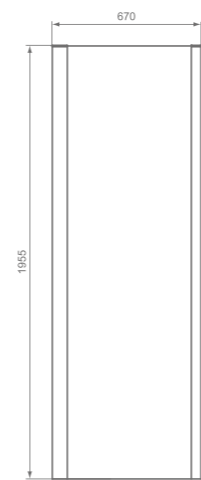

1. Height 1950 mm
   - Easy click top caps
   - Suitable for installation on a tray or wetroom floor
2. The products will be available in white matt colour profiles from May 2020. More information on www.idealstandard.com

2 year guarantee

IdealClean

Glass Thickness

Horizontal Adjustment