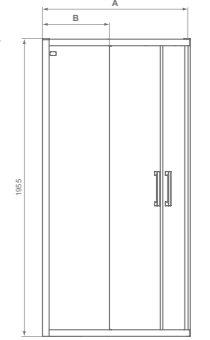

- Height 1950 mm
- Chrome plated metal handle double
- Smooth running wheels
- Easy click top caps
- Suitable for installation on a tray or wetroom floor

The products will be available in white matt colour profiles from May 2020.

More information on www.idealstandard.com

	A	B	C
K9250	770	195	770
K9251	870	295	870
K9252	970	395	970