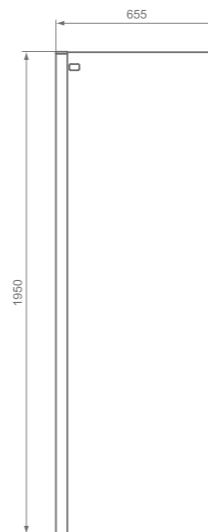

- Height 1950mm
- Easy click top caps

GUARANTEE

Ideal Standard have been producing bathrooms for more than 100 years. Intensive and continuous testing is the key to class-leading durability.

Designed to endure the impact of daily use all of our products are guaranteed to perform stylishly and reliably, year after year.

As a mark of our confidence in Connect 2 and for your peace of mind, this collection comes with a 2 year warranty.

This is our promise of quality to you.

For further detail on norms and compliance, please visit www.idealstandard.com

Ideal Standard