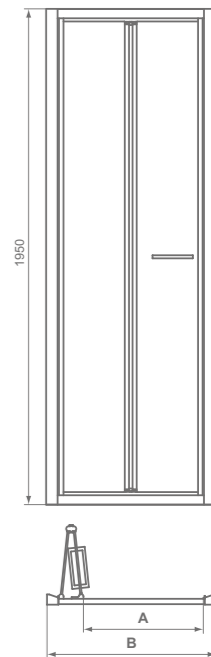

A	B
K9283	463	670
K9284	513	720
K9285	563	770
K9286	613	820
K9287	663	870
K9288	713	920
K9289	763	970

1. Height 1950 mm
   - Chrome plated metal handle double
   - Smooth running wheels
   - Easy click top caps
   - Suitable for installation on a tray or wetroom floor
2. The products will be available in white matt colour profiles from May 2020. More information on www.idealstandard.com