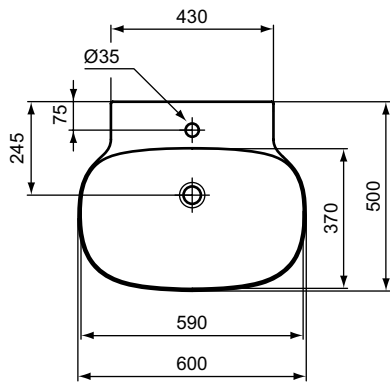

A2 Brushed Gold

A5 Magnetic Grey

Linda-X umyvadlo 75, 60, 50 cm

Linda-X

T4396..

T4393..

T4390..

Linda-X umyvadlo 75, 60, 50 cm