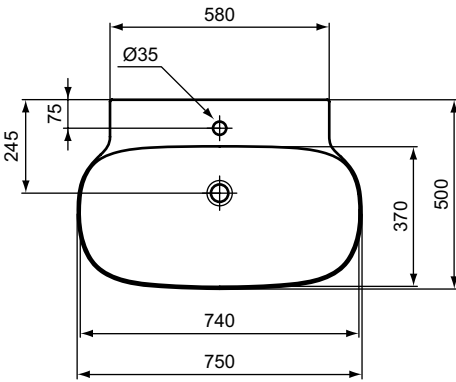

A2 Brushed Gold

A5 Magnetic Grey

Linda-X umyvadlo 75, 60, 50 cm

Linda-X

T4396..

T4393..

T4390..

Linda-X umyvadlo 75, 60, 50 cm