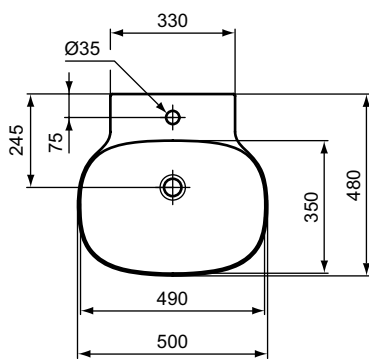

A2 Brushed Gold

A5 Magnetic Grey

Linda-X umyvadlo 75, 60, 50 cm

Linda-X

T4396..

T4393..

T4390..

Linda-X umyvadlo 75, 60, 50 cm