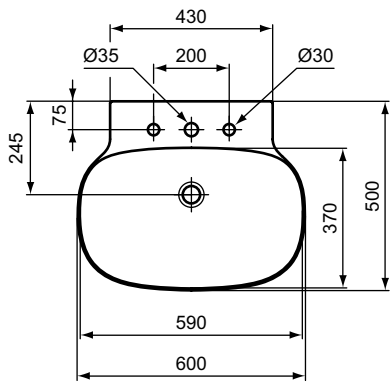

 A5 Magnetic Grey

Linda-X umyvadlo 75, 60, 50 cm

Linda-X

T4397..

T4394..

T4391..

Linda-X umyvadlo 75, 60, 50 cm

Linda-X