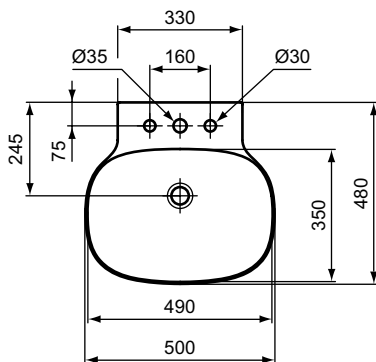

 A5 Magnetic Grey

Linda-X umyvadlo 75, 60, 50 cm

Linda-X

T4397..

T4394..

T4391..

Linda-X umyvadlo 75, 60, 50 cm

Linda-X