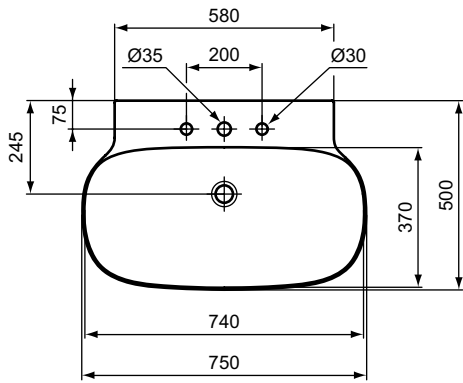

 A5 Magnetic Grey

Linda-X umyvadlo 75, 60, 50 cm

Linda-X

T4397..

T4394..

T4391..

Linda-X umyvadlo 75, 60, 50 cm

Linda-X