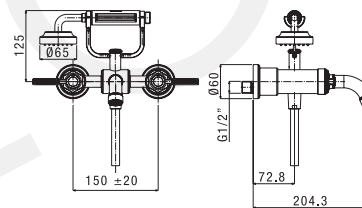

FINITURE FINISHES FINITIONS

CR cromo | *chrome* | chromé |

PGS gun metal spazzolato PVD | *brushed gun metal PVD* | gun metal brossé PVD |

POR oro PVD | *gold PVD* | doré PVD |

POI oro inglese PVD | *english gold PVD* | or anglais PVD |

POS oro spazzolato PVD | *brushed gold PVD* | or brossé PVD |

SOLUZIONI ESTERNO DOCCIA / VASCA SHOWER / BATH EXPOSED SOLUTIONS SOLUTIONS APPARENTES DOUCHE / BAIN

LG 14655

CR	PGS	POR	POI	POS
€370,00	€629,00	€666,00	€666,00	€666,00

miscelatore doccia esterno tradizionale
traditional exposed shower mixer
mélangeur douche apparent

VT 008SX - VT 008DX

LG 14600

CR	PGS	POR	POI	POS
€800,00	€1.360,00	€1.440,00	€1.440,00	€1.440,00

miscelatore vasca esterno tradizionale completo di kit doccia
traditional exposed bath shower mixer with shower set
mélangeur bain douche apparent avec kit de douche

VT 008SX - VT 008DX

LG 14155

CR	PGS	POR	POI	POS
€450,00	€765,00	€810,00	€810,00	€810,00

termostatico doccia esterno
exposed thermostatic shower mixer
douche thermostatic apparent

CR 150

VT 002

LG 14100

CR	PGS	POR	POI	POS
€900,00	€1.530,00	€1.620,00	€1.620,00	€1.620,00

termostatico vasca esterno con kit doccia
exposed thermostatic bath shower mixer with shower set
bain douche thermostatic apparent avec kit de douche

CR 150

VT 002