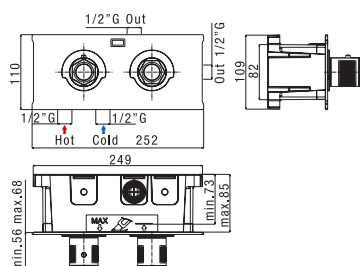

LG 14L163

CR	PGS	POR	POI	POS
€1.050,00	€1.785,00	€1.890,00	€1.890,00	€1.890,00

termostatico doccia incasso **due uscite**
concealed thermostatic shower valve **two outlets**
douche thermostatique encastré **deux sorties**