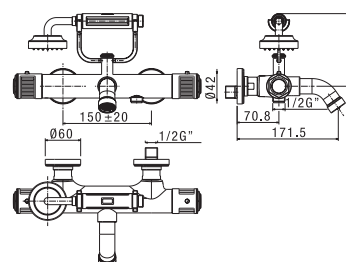

FINITURE FINISHES FINITIONS

CR cromo | *chrome* | chromé |

PGS gun metal spazzolato PVD | *brushed gun metal PVD* | gun metal brossé PVD |

POR oro PVD | *gold PVD* | doré PVD |

POI oro inglese PVD | *english gold PVD* | or anglais PVD |

POS oro spazzolato PVD | *brushed gold PVD* | or brossé PVD |

SOLUZIONI ESTERNO DOCCIA / VASCA SHOWER / BATH EXPOSED SOLUTIONS SOLUTIONS APPARENTES DOUCHE / BAIN

LG 14655

CR	PGS	POR	POI	POS
€370,00	€629,00	€666,00	€666,00	€666,00

miscelatore doccia esterno tradizionale
traditional exposed shower mixer
mélangeur douche apparent

VT 008SX - VT 008DX

LG 14600

CR	PGS	POR	POI	POS
€800,00	€1.360,00	€1.440,00	€1.440,00	€1.440,00

miscelatore vasca esterno tradizionale completo di kit doccia
traditional exposed bath shower mixer with shower set
mélangeur bain douche apparent avec kit de douche

VT 008SX - VT 008DX

LG 14155

CR	PGS	POR	POI	POS
€450,00	€765,00	€810,00	€810,00	€810,00

termostatico doccia esterno
exposed thermostatic shower mixer
douche thermostatic apparent

CR 150

VT 002

LG 14100

CR	PGS	POR	POI	POS
€900,00	€1.530,00	€1.620,00	€1.620,00	€1.620,00

termostatico vasca esterno con kit doccia
exposed thermostatic bath shower mixer with shower set
bain douche thermostatic apparent avec kit de douche

CR 150

VT 002