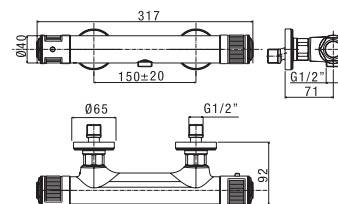

LG 14155

CR	PGS	POR	POI	POS
€450,00	€765,00	€810,00	€810,00	€810,00

termostatico doccia esterno
exposed thermostatic shower mixer
douche thermostatic apparent

CR 150

VT 002

LG 14100

CR	PGS	POR	POI	POS
€900,00	€1.530,00	€1.620,00	€1.620,00	€1.620,00

termostatico vasca esterno con kit doccia
exposed thermostatic bath shower mixer with shower set
bain douche thermostatic apparent avec kit de douche

CR 150

VT 002