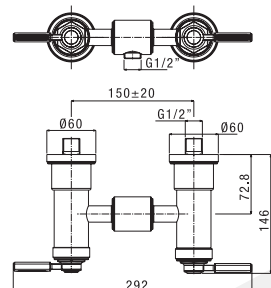

FINITURE FINISHES FINITIONS

CR cromo | *chrome* | chromé |

PGS gun metal spazzolato PVD | *brushed gun metal PVD* | gun metal brossé PVD |

POR oro PVD | *gold PVD* | doré PVD |

POI oro inglese PVD | *english gold PVD* | or anglais PVD |

POS oro spazzolato PVD | *brushed gold PVD* | or brossé PVD |

SOLUZIONI ESTERNO DOCCIA / VASCA SHOWER / BATH EXPOSED SOLUTIONS SOLUTIONS APPARENTES DOUCHE / BAIN

LG 14655

CR	PGS	POR	POI	POS
€370,00	€629,00	€666,00	€666,00	€666,00

miscelatore doccia esterno tradizionale
traditional exposed shower mixer
mélangeur douche apparent

VT 008SX - VT 008DX

LG 14600

CR	PGS	POR	POI	POS
€800,00	€1.360,00	€1.440,00	€1.440,00	€1.440,00

miscelatore vasca esterno tradizionale completo di kit doccia
traditional exposed bath shower mixer with shower set
mélangeur bain douche apparent avec kit de douche

VT 008SX - VT 008DX