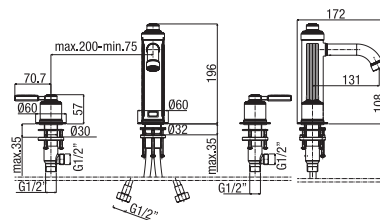

VT 008SX - VT 008DX