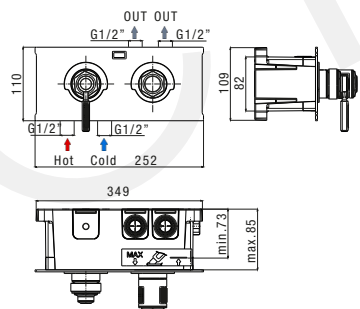

LG 14L869

CR	PGS	POR	POI	POS
€1.070,00	€1.819,00	€1.926,00	€1.926,00	€1.926,00

monocomando doccia incasso **tre uscite**
concealed single-lever shower valve **three outlets**
douche monocommande encastré **trois sorties**