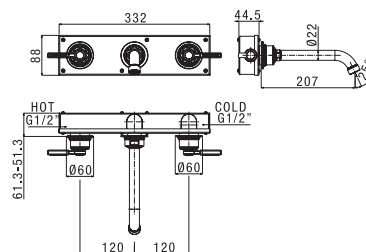

VT 008SX - VT 008DX