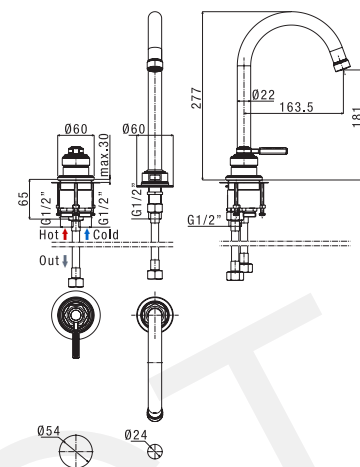

LG 14377

CR	PGS	POR	POI	POS
€ 480,00	€ 816,00	€ 864,00	€ 864,00	€ 864,00

kit rubinetto monocomando lavabo bocca di erogazione su piano
single-lever deck mounted basin mixer and spout
mitigeur lavabo monocommande sur gorge avec bec

CR 023