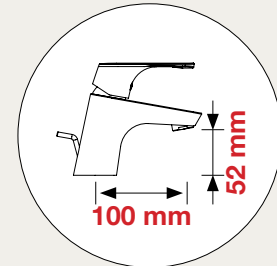

flessibili INOX antitorsione
connection hoses anti-twist
flexibles de raccordement antitorsion

ECOstop

SPL 72179 CR

monocomando lavabo medio, scarico 1 1/4"
single-lever basin mixer, 1 1/4" waste
lavabo monocommande, vidage 1 1/4"

SPL 72179/S CR

monocomando lavabo medio, senza scarico
single-lever basin mixer, without waste
lavabo monocommande, sans vidage

ECOstart

ECOstop

SPL 72279 CR

monocomando lavabo medio C3, scarico 1 1/4"
single-lever basin mixer C3, 1 1/4" waste
lavabo monocommande C3, vidage 1 1/4"