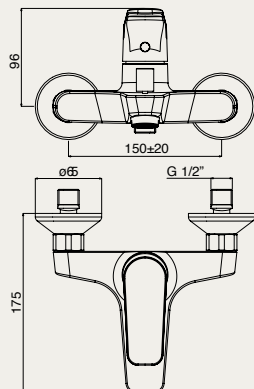

monocomando doccia esterno, interasse 153 mm
exposed single-lever shower mixer, inlets distance 153 mm
douche apparent monocommande, entraxe 153 mm

SPL 72801 CR

monocomando vasca esterno con supporto doccia **ABS**, flessibile doccia "flexeco" PVC metallizzato cm. 150 e doccia monogetto anticalcare ø 100 mm. con sistema **AIRmix**
exposed single-lever bath shower mixer with shower bracket ABS, "flexeco" shower hose silver PVC, 150 cm. and ø 100 mm. one spray anti-scale handset with AIRmix saving system

SPL 72806/153 CR

monocomando vasca esterno interasse 153 mm
exposed single-lever bath shower mixer, inlets distance 153 mm
 bain douche apparent monocommande, entraxe 153 mm

SPL 72806/160 CR

monocomando vasca esterno interasse 160 mm
exposed single-lever bath shower mixer, inlets distance 160 mm
 bain douche apparent monocommande, entraxe 160 mm