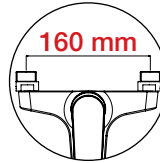

monocomando doccia esterno, interasse 153 mm
exposed single-lever shower mixer, inlets distance 153 mm
douche apparent monocommande, entraxe 153 mm

SPL 72801 CR

monocomando vasca esterno con supporto doccia **ABS**, flessibile doccia "flexeco" PVC metallizzato cm. 150 e doccia monogetto anticalcare ø 100 mm. con sistema **AIRmix**
exposed single-lever bath shower mixer with shower bracket ABS, "flexeco" shower hose silver PVC, 150 cm. and ø 100 mm. one spray anti-scale handset with AIRmix saving system

bain douche apparent monocommande avec support douchette **ABS**, flexible de douche "flexeco" PVC métallisé 150 cm. et douchette monojet anticalcaire ø 100 mm. avec système **AIRmix**

SPL 72806 CR

monocomando vasca esterno
exposed single-lever bath shower mixer
bain douche apparent monocommande

SPL 72806/153 CR

monocomando vasca esterno interasse 153 mm
exposed single-lever bath shower mixer, inlets distance 153 mm
 bain douche apparent monocommande, entraxe 153 mm

SPL 72806/160 CR

monocomando vasca esterno interasse 160 mm
exposed single-lever bath shower mixer, inlets distance 160 mm
 bain douche apparent monocommande, entraxe 160 mm