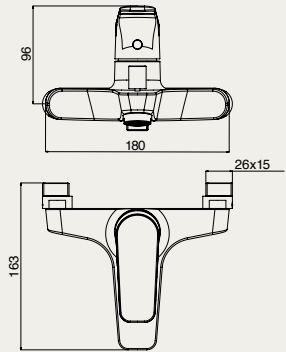

monocomando doccia esterno, interasse 153 mm
exposed single-lever shower mixer, inlets distance 153 mm
douche apparent monocommande, entraxe 153 mm

SPL 72801 CR

monocomando vasca esterno con supporto doccia **ABS**, flessibile doccia "flexeco" PVC metallizzato cm. 150 e doccia monogetto anticalcare ø 100 mm. con sistema **AIRmix**
exposed single-lever bath shower mixer with shower bracket ABS, "flexeco" shower hose silver PVC, 150 cm. and ø 100 mm. one spray anti-scale handset with AIRmix saving system

SPL 72806/153 CR

monocomando vasca esterno interasse 153 mm
exposed single-lever bath shower mixer, inlets distance 153 mm
 bain douche apparent monocommande, entraxe 153 mm

SPL 72806/160 CR

monocomando vasca esterno interasse 160 mm
exposed single-lever bath shower mixer, inlets distance 160 mm
 bain douche apparent monocommande, entraxe 160 mm

SPL 72155/153 CR

termostatico doccia esterno, interasse 153 mm
exposed thermostatic shower mixer, inlets distance 153 mm
 douche thermostatique apparent, entraxe 153 mm

SPL 72155/160 CR

termostatico doccia esterno, interasse 160 mm
exposed thermostatic shower mixer, inlets distance 160 mm
 douche thermostatique apparent, entraxe 160 mm