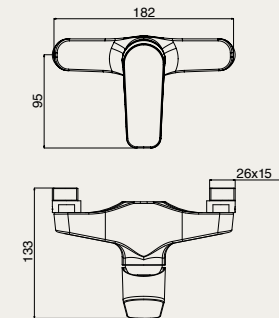

monocomando doccia esterno, interasse 153 mm
exposed single-lever shower mixer, inlets distance 153 mm
douche apparent monocommande, entraxe 153 mm

SPL 72801 CR

monocomando vasca esterno con supporto doccia **ABS**, flessibile doccia "flexeco" PVC metallizzato cm. 150 e doccia monogetto anticalcare ø 100 mm. con sistema **AIRmix**
exposed single-lever bath shower mixer with shower bracket ABS, "flexeco" shower hose silver PVC, 150 cm. and ø 100 mm. one spray anti-scale handset with AIRmix saving system

bain douche apparent monocommande avec support douchette **ABS**, flexible de douche "flexeco" PVC métallisé 150 cm. et douchette monojet anticalcaire ø 100 mm. avec système **AIRmix**

SPL 72806 CR

monocomando vasca esterno
exposed single-lever bath shower mixer
bain douche apparent monocommande

SPL 72806/153 CR

monocomando vasca esterno interasse 153 mm
exposed single-lever bath shower mixer, inlets distance 153 mm
 bain douche apparent monocommande, entraxe 153 mm

SPL 72806/160 CR

monocomando vasca esterno interasse 160 mm
exposed single-lever bath shower mixer, inlets distance 160 mm
 bain douche apparent monocommande, entraxe 160 mm