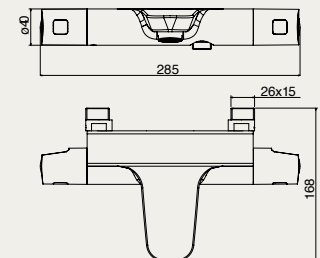

SPL 72106/153 CR

termostatico vasca esterno, interasse 153 mm
exposed thermostatic bath shower mixer, inlets distance 153 mm
 bain douche thermostatique apparent, entraxe 153 mm

SPL 72106/160 CR

termostatico vasca esterno, interasse 160 mm
exposed thermostatic bath shower mixer, inlets distance 160 mm
 bain douche thermostatique apparent, entraxe 160 mm