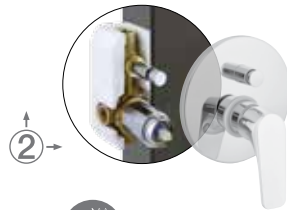

SPL 72106/153 CR

termostatico vasca esterno, interasse 153 mm
exposed thermostatic bath shower mixer, inlets distance 153 mm
 bain douche thermostatique apparent, entraxe 153 mm

SPL 72106/160 CR

termostatico vasca esterno, interasse 160 mm
exposed thermostatic bath shower mixer, inlets distance 160 mm
 bain douche thermostatique apparent, entraxe 160 mm

SOLUZIONI INCASSO DOCCIA / VASCA

**SHOWER / BATH CONCEALED SOLUTIONS
SOLUTIONS ENCASTRÉES DOUCHE / BAIN**

SPL 72861 CR

monocomando doccia incasso
concealed single-lever shower mixer
douche encastré monocommande

Scatola incasso compresa
Built-in box included
Protection d'encastrement fournie

SPL 72863 CR

monocomando doccia incasso con deviatore meccanico
concealed single-lever shower mixer with mechanical diverter
douche encastré monocommande avec inverseur mécanique