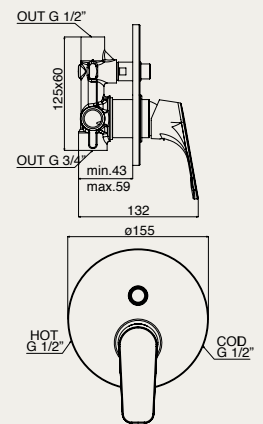

SOLUZIONI INCASSO DOCCIA / VASCA

**SHOWER / BATH CONCEALED SOLUTIONS
SOLUTIONS ENCASTRÉES DOUCHE / BAIN**

SPL 72861 CR

monocomando doccia incasso
concealed single-lever shower mixer
douche encastré monocommande

Scatola incasso compresa
Built-in box included
Protection d'encastrement fournie

SPL 72863 CR

monocomando doccia incasso con deviatore meccanico
concealed single-lever shower mixer with mechanical diverter
douche encastré monocommande avec inverseur mécanique

SPL 72161 CR

termostatico doccia incasso con rubinetto regolazione portata
concealed thermostatic shower valve with stop cock
douche thermostatique encastré avec robinet d'arrêt