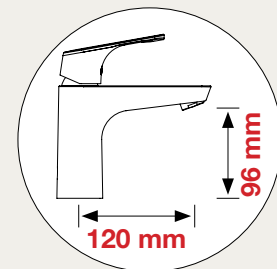

NF

flessibili INOX antitorsione
connection hoses anti-twist
 flexibles de raccordement antitorsion

SPL 72221 CR

monocomando bidet, scarico 1 1/4"
single-lever bidet mixer, 1 1/4" pop-up waste
 bidet monocommande, vidage 1 1/4"