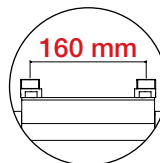

SPL 72806/153 CR

monocomando vasca esterno interasse 153 mm
exposed single-lever bath shower mixer, inlets distance 153 mm
 bain douche apparent monocommande, entraxe 153 mm

SPL 72806/160 CR

monocomando vasca esterno interasse 160 mm
exposed single-lever bath shower mixer, inlets distance 160 mm
 bain douche apparent monocommande, entraxe 160 mm

SPL 72155/153 CR

termostatico doccia esterno, interasse 153 mm
exposed thermostatic shower mixer, inlets distance 153 mm
 douche thermostatique apparent, entraxe 153 mm

SPL 72155/160 CR

termostatico doccia esterno, interasse 160 mm
exposed thermostatic shower mixer, inlets distance 160 mm
 douche thermostatique apparent, entraxe 160 mm