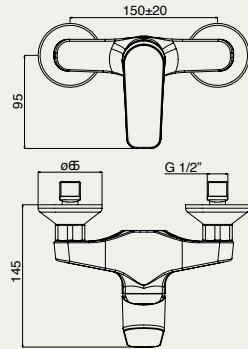

SOLUZIONI ESTERNO DOCCIA / VASCA

SHOWER / BATH EXPOSED SOLUTIONS
SOLUTIONS APPARENTES DOUCHE / BAIN

SPL 72855 CR

monocomando doccia esterno
exposed single-lever shower mixer
douche apparent monocommande

SPL 72855/153 CR

monocomando doccia esterno, interasse 153 mm
exposed single-lever shower mixer, inlets distance 153 mm
douche apparent monocommande, entraxe 153 mm

SPL 72801 CR

monocomando vasca esterno con supporto doccia **ABS**, flessibile doccia "flexeco" PVC metallizzato cm. 150 e doccia monogetto anticalcare ø 100 mm. con sistema **AIRmix**
exposed single-lever bath shower mixer with shower bracket ABS, "flexeco" shower hose silver PVC, 150 cm. and ø 100 mm. one spray anti-scale handset with AIRmix saving system

bain douche apparent monocommande avec support douchette **ABS**, flexible de douche "flexeco" PVC métallisé 150 cm. et douchette monojet anticalcaire ø 100 mm. avec système **AIRmix**

SPL 72806 CR

monocomando vasca esterno
exposed single-lever bath shower mixer
bain douche apparent monocommande