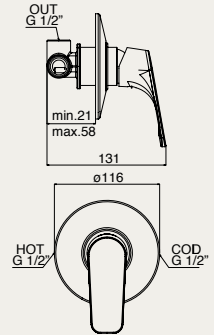

Scatola incasso compresa
Built-in box included
Protection d'encastrement fournie

SPL 72863 CR

monocomando doccia incasso con deviatore meccanico
concealed single-lever shower mixer with mechanical diverter
douche encastré monocommande avec inverseur mécanique