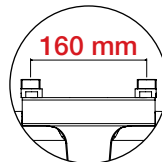

SPL 72155/153 CR

termostatico doccia esterno, interasse 153 mm
exposed thermostatic shower mixer, inlets distance 153 mm
 douche thermostatique apparent, entraxe 153 mm

SPL 72155/160 CR

termostatico doccia esterno, interasse 160 mm
exposed thermostatic shower mixer, inlets distance 160 mm
 douche thermostatique apparent, entraxe 160 mm

SPL 72106/153 CR

termostatico vasca esterno, interasse 153 mm
exposed thermostatic bath shower mixer, inlets distance 153 mm
 bain douche thermostatique apparent, entraxe 153 mm

SPL 72106/160 CR

termostatico vasca esterno, interasse 160 mm
exposed thermostatic bath shower mixer, inlets distance 160 mm
 bain douche thermostatique apparent, entraxe 160 mm