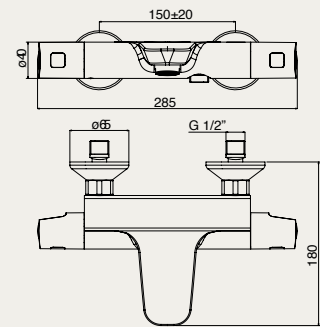

SPL 72106 CR

termostatico vasca esterno
exposed thermostatic bath shower mixer
bain douche thermostatique apparent