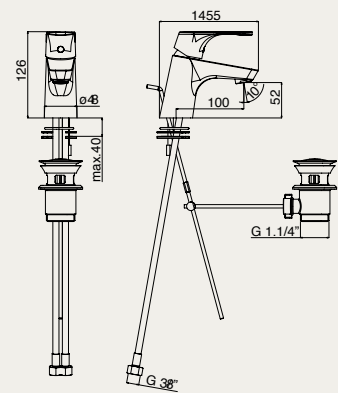

LAVABO E BIDET

BASIN AND BIDET
LAVABO ET BIDET

flessibili INOX antitorsione
connection hoses anti-twist
flexibles de raccordement antitorsion

ECOstop

SPL 72176 CR

monocomando lavabo, scarico 1 1/4"
single-lever basin mixer, 1 1/4" waste
lavabo monocommande, vidage 1 1/4"

SPL 72176/S CR

monocomando lavabo, senza scarico
single-lever basin mixer, without waste
lavabo monocommande, sans vidage

ECOstart

ECOstop

SPL 72276 CR

monocomando lavabo, scarico 1 1/4"
single-lever basin mixer, 1 1/4" waste
lavabo monocommande, vidage 1 1/4"

NF

flessibili INOX antitorsione
connection hoses anti-twist
flexibles de raccordement antitorsion

ECOstop

SPL 72179 CR

monocomando lavabo medio, scarico 1 1/4"
single-lever basin mixer, 1 1/4" waste
lavabo monocommande, vidage 1 1/4"

SPL 72179/S CR

monocomando lavabo medio, senza scarico
single-lever basin mixer, without waste
lavabo monocommande, sans vidage

ECOstart

ECOstop

SPL 72279 CR

monocomando lavabo medio C3, scarico 1 1/4"
single-lever basin mixer C3, 1 1/4" waste
lavabo monocommande C3, vidage 1 1/4"

NF