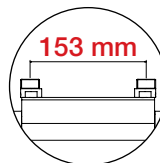

SPL 72806/153 CR

monocomando vasca esterno interasse 153 mm
exposed single-lever bath shower mixer, inlets distance 153 mm
 bain douche apparent monocommande, entraxe 153 mm

SPL 72806/160 CR

monocomando vasca esterno interasse 160 mm
exposed single-lever bath shower mixer, inlets distance 160 mm
 bain douche apparent monocommande, entraxe 160 mm

SPL 72155/153 CR

termostatico doccia esterno, interasse 153 mm
exposed thermostatic shower mixer, inlets distance 153 mm
 douche thermostatique apparent, entraxe 153 mm

SPL 72155/160 CR

termostatico doccia esterno, interasse 160 mm
exposed thermostatic shower mixer, inlets distance 160 mm
 douche thermostatique apparent, entraxe 160 mm