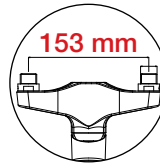

monocomando doccia esterno, interasse 153 mm
exposed single-lever shower mixer, inlets distance 153 mm
douche apparent monocommande, entraxe 153 mm

SPL 72801 CR

monocomando vasca esterno con supporto doccia **ABS**, flessibile doccia "flexeco" PVC metallizzato cm. 150 e doccia monogetto anticalcare ø 100 mm. con sistema **AIRmix**
exposed single-lever bath shower mixer with shower bracket ABS, "flexeco" shower hose silver PVC, 150 cm. and ø 100 mm. one spray anti-scale handset with AIRmix saving system