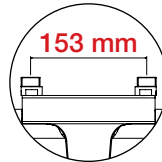

SPL 72155/153 CR

termostatico doccia esterno, interasse 153 mm
exposed thermostatic shower mixer, inlets distance 153 mm
 douche thermostatique apparent, entraxe 153 mm

SPL 72155/160 CR

termostatico doccia esterno, interasse 160 mm
exposed thermostatic shower mixer, inlets distance 160 mm
 douche thermostatique apparent, entraxe 160 mm

SPL 72106/153 CR

termostatico vasca esterno, interasse 153 mm
exposed thermostatic bath shower mixer, inlets distance 153 mm
 bain douche thermostatique apparent, entraxe 153 mm

SPL 72106/160 CR

termostatico vasca esterno, interasse 160 mm
exposed thermostatic bath shower mixer, inlets distance 160 mm
 bain douche thermostatique apparent, entraxe 160 mm