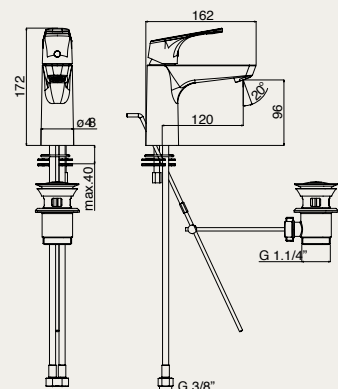

LAVABO E BIDET

BASIN AND BIDET
LAVABO ET BIDET

flessibili INOX antitorsione
connection hoses anti-twist
flexibles de raccordement antitorsion

ECOstop

SPL 72176 CR

monocomando lavabo, scarico 1 1/4"
single-lever basin mixer, 1 1/4" waste
lavabo monocommande, vidage 1 1/4"

SPL 72176/S CR

monocomando lavabo, senza scarico
single-lever basin mixer, without waste
lavabo monocommande, sans vidage

ECOstart

ECOstop

SPL 72276 CR

monocomando lavabo, scarico 1 1/4"
single-lever basin mixer, 1 1/4" waste
lavabo monocommande, vidage 1 1/4"

NF

flessibili INOX antitorsione
connection hoses anti-twist
flexibles de raccordement antitorsion

ECOstop

SPL 72179 CR

monocomando lavabo medio, scarico 1 1/4"
single-lever basin mixer, 1 1/4" waste
lavabo monocommande, vidage 1 1/4"

SPL 72179/S CR

monocomando lavabo medio, senza scarico
single-lever basin mixer, without waste
lavabo monocommande, sans vidage

ECOstart

ECOstop

SPL 72279 CR

monocomando lavabo medio C3, scarico 1 1/4"
single-lever basin mixer C3, 1 1/4" waste
lavabo monocommande C3, vidage 1 1/4"

NF