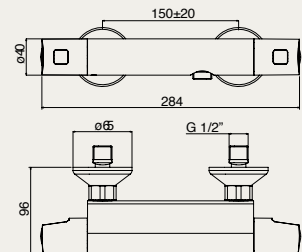

SPL 72155/153 CR

termostatico doccia esterno, interasse 153 mm
exposed thermostatic shower mixer, inlets distance 153 mm
 douche thermostatique apparent, entraxe 153 mm

SPL 72155/160 CR

termostatico doccia esterno, interasse 160 mm
exposed thermostatic shower mixer, inlets distance 160 mm
 douche thermostatique apparent, entraxe 160 mm