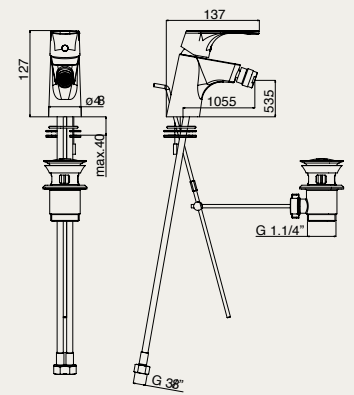

flessibili INOX antitorsione
connection hoses anti-twist
flexibles de raccordement antitorsion

SPL 72221 CR

monocomando bidet, scarico 1 1/4"
single-lever bidet mixer, 1 1/4" pop-up waste
bidet monocommande, vidage 1 1/4"

SPL 72221/S CR

monocomando bidet, senza scarico
single-lever bidet mixer, without waste
bidet monocommande, sans vidage

SPL 72321 CR

monocomando bidet, scarico 1 1/4"
single-lever bidet mixer, 1 1/4" pop-up waste
bidet monocommande, vidage 1 1/4"