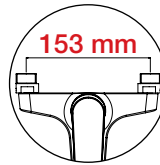

monocomando doccia esterno, interasse 153 mm
exposed single-lever shower mixer, inlets distance 153 mm
douche apparent monocommande, entraxe 153 mm

SPL 72801 CR

monocomando vasca esterno con supporto doccia **ABS**, flessibile doccia "flexeco" PVC metallizzato cm. 150 e doccia monogetto anticalcare ø 100 mm. con sistema **AIRmix**
exposed single-lever bath shower mixer with shower bracket ABS, "flexeco" shower hose silver PVC, 150 cm. and ø 100 mm. one spray anti-scale handset with AIRmix saving system

bain douche apparent monocommande avec support douchette **ABS**, flexible de douche "flexeco" PVC métallisé 150 cm. et douchette monojet anticalcaire ø 100 mm. avec système **AIRmix**

SPL 72806 CR

monocomando vasca esterno
exposed single-lever bath shower mixer
bain douche apparent monocommande

SPL 72806/153 CR

monocomando vasca esterno interasse 153 mm
exposed single-lever bath shower mixer, inlets distance 153 mm
 bain douche apparent monocommande, entraxe 153 mm

SPL 72806/160 CR

monocomando vasca esterno interasse 160 mm
exposed single-lever bath shower mixer, inlets distance 160 mm
 bain douche apparent monocommande, entraxe 160 mm