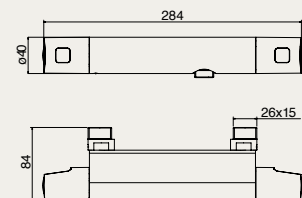

SPL 72155/153 CR

termostatico doccia esterno, interasse 153 mm
exposed thermostatic shower mixer, inlets distance 153 mm
 douche thermostatique apparent, entraxe 153 mm

SPL 72155/160 CR

termostatico doccia esterno, interasse 160 mm
exposed thermostatic shower mixer, inlets distance 160 mm
 douche thermostatique apparent, entraxe 160 mm