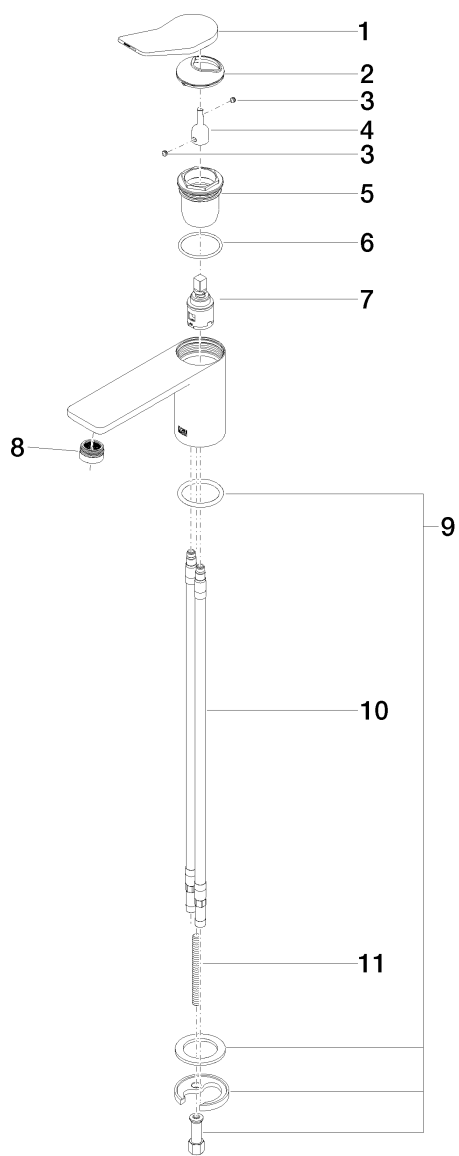

Lissé Single-lever basin mixer, without pop-up waste 130mm
Article number: 33521845

Lissé Single-lever basin mixer, without pop-up waste 130mm
Article number: 33521845

Exploded assembly drawing

Lissé Single-lever basin mixer, without pop-up waste 130mm

Article number: 33521845

Order quantity

No.	Article number	Name	Installation quantity
1	092084020ff	handle	1
2	09283003490	cover	1
3	09311106390	pin	2
4	09290611790	extension	1
5	09231012390	nut	1
6	09141003890	seal	1
7	9015050420090	cartridge	1
8	90230116101ff	aerator	1
9	0430110387590	fixing set	1
10	0430040180090	hose	2
11	09311101190	pin	1

Flow rate chart