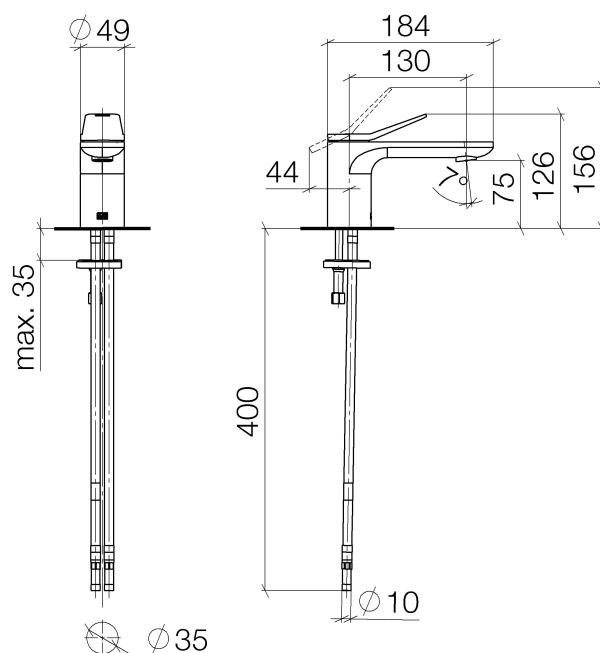

Lissé Single-lever basin mixer, without pop-up waste 130mm
Article number: 33521845

Lissé Single-lever basin mixer, without pop-up waste 130mm
Article number: 33521845

Exploded assembly drawing

Lissé Single-lever basin mixer, without pop-up waste 130mm

Article number: 33521845

Order quantity

No.	Article number	Name	Installation quantity
1	092084020ff	handle	1
2	09283003490	cover	1
3	09311106390	pin	2
4	09290611790	extension	1
5	09231012390	nut	1
6	09141003890	seal	1
7	9015050420090	cartridge	1
8	90230116101ff	aerator	1
9	0430110387590	fixing set	1
10	0430040180090	hose	2
11	09311101190	pin	1

Flow rate chart