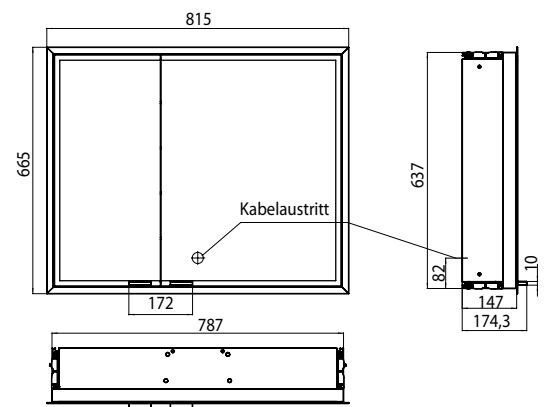

emco asis prestige 800 mm

Design: Signoform

mit Radio with radio 9897 060 30
 ohne Radio without radio 9897 060 20

mit Radio with radio 9897 060 33
 ohne Radio without radio 9897 060 23

Einbaurahmen Build-in frame 9897 000 08

Energy labelling:

This mirror cabinet contains built-in LED lamps. A++ (LED), A+ (LED), A (LED). The lamps cannot be changed in the mirror cabinet.
