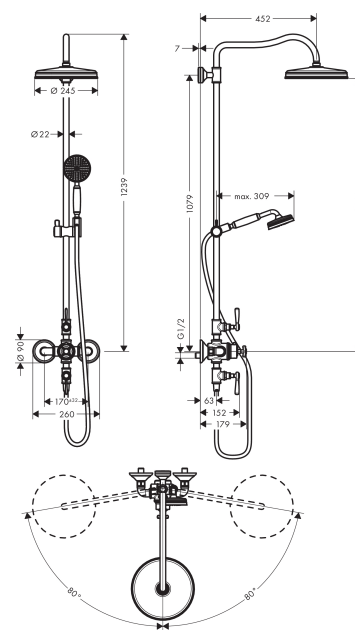

Scale drawing