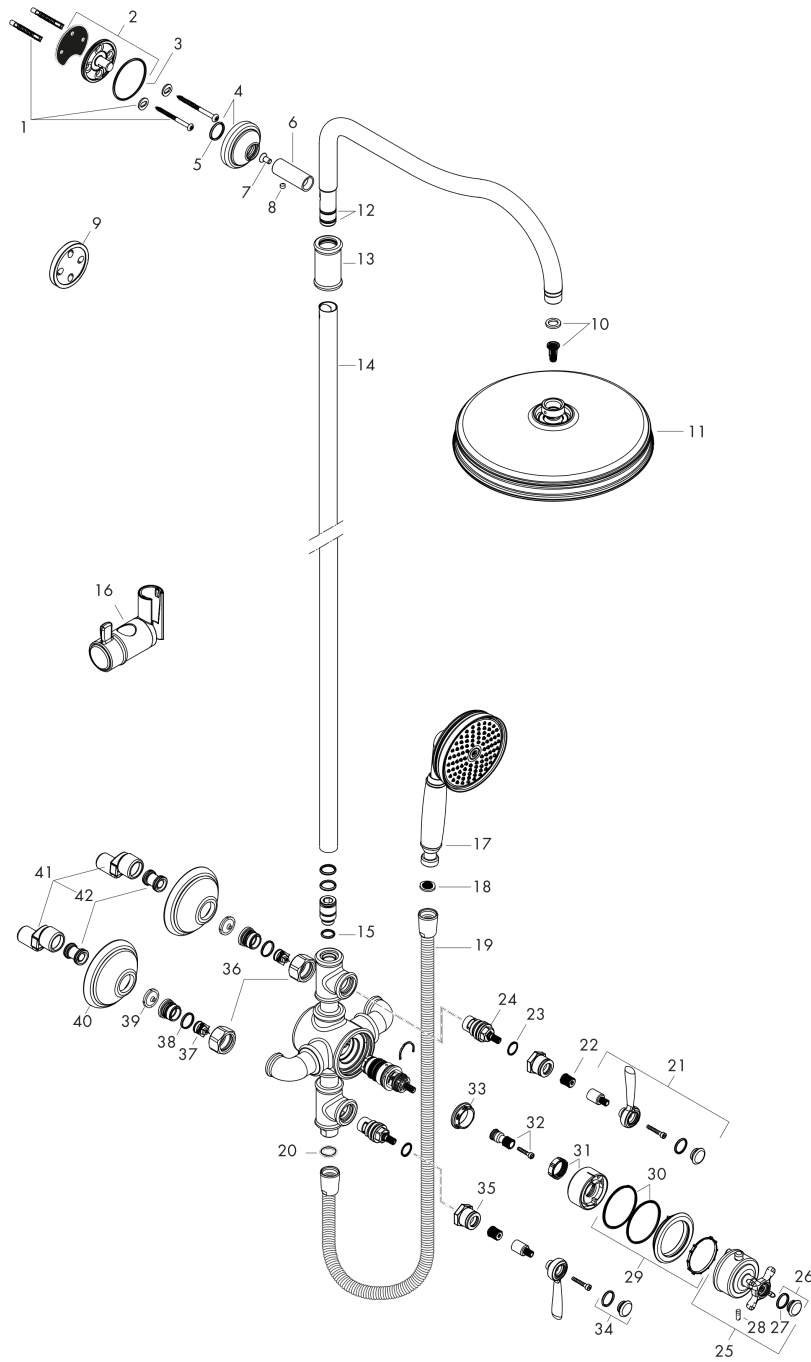

AXOR Montreux

Showerpipes with thermostatic mixer and overhead shower 240 1jet Classic

Surfaces: chrome Article Number: 16572000

Exploded Drawing

Year of production: >04/17

AXOR Montreux

Showerpipe with thermostatic mixer and overhead shower 240 1jet Classic

Surfaces: **chrome** Article Number: **16572000**

Spare part list

Year of production: >04/17

Pos.	Description	Article Number	PC	PU
1	mounting set	96179000	4	1
2	wall flange	95688000	8	1
3	O-Ring 50x2	98187000	1	1
4	escutcheon Ø 60 mm	92982000	10	1
5	O-ring 20x2	98165000	1	1
6	sleeve	92166000	9	1
7	screw	92137000	2	1
8	hollow set screw M6x5	98447000	1	1
9	tile-matching-disk	95239000	5	1
10	filter insert	97708000	2	1
11	head shower Ø 240 mm	28474000	0	1
12	O-ring 15x2,5	98131000	1	1
13	sleeve	92983000	11	1
14	pipe 973 mm	92468000	15	1
15	O-ring 12x2,25	98382000	1	1
16	support, assy	98723000	12	1
17	handshower	16320000	0	1
18	filter packing	94246000	1	1
19	shower hose 1,60 m	28116000	0	1
20	seal	98058000	1	1
21	handle	92705000	13	1
22	adapter for handle	92375000	10	1
23	O-ring 14x1,78	92984000	0	1
24	shut off unit right closing	94009000	9	1
25	handle for thermostat	16594000	16	1
26	cover cap	92964000	6	1
27	O-ring 16x2	98133000	1	1
28	hollow set screw M5x16	97666000	1	1
29	deco-ring	92985000	0	1
30	O-ring 48x2,5	92987000	0	1
31	sleeve	92986000	7	1
32	adapter for handle	96435000	6	1
33	nut	98913000	6	1
34	set of screw covers	93182000	3	1
35	sleeve	92712000	12	1
36	set of nuts	96157000	8	1
37	non return valve	96737000	8	1
38	O-ring 17x1,5	98137000	1	1
39	filter packing	96922000	3	1
40	escutcheon	98595000	9	1
41	set of S-unions (±32 mm)	98592000	9	1