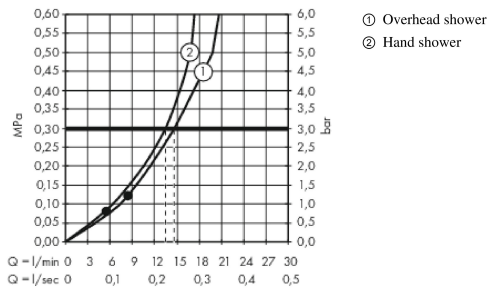

AXOR Montreux
Showerpipe with thermostatic mixer and overhead shower 240 1jet Classic
Surfaces: **chrome**   Article Number: **16572000**

Flowchart