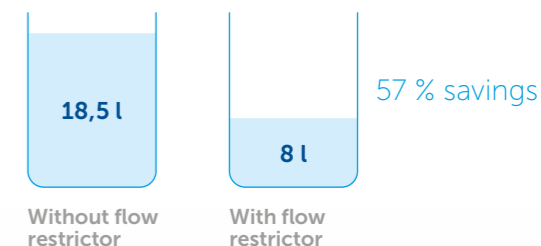

Maximum downpour, from an ultra slim, three-function shower head.

1 Rain: relaxing downpour

2 Fine Rain: intense deluge

3 Massage: stimulating stream

SAVE
WATER.
SAVE
ENERGY.
SAVE
MONEY.

REDUCE YOUR
WATER BILL BY 57%
AND SAVE UP TO
£633 A YEAR!

Idealrain's precision-designed flow engine delivers optimal spray performance. The additional, easily fitted and removed flow restrictor, reduces water consumption in high-pressure systems from 18.5 l to just 8 l with no loss of flow.