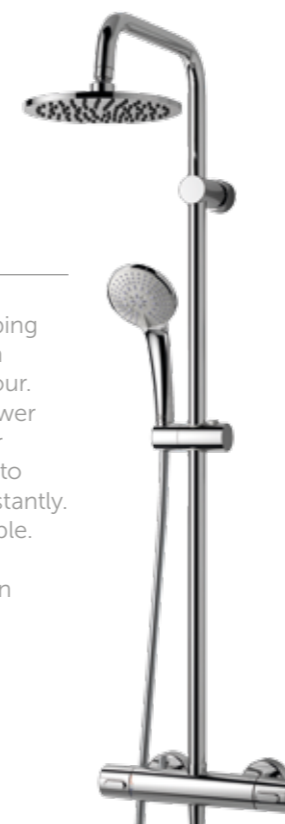

HOSES

Idealflex (plastic)
1250/1750mm

Metal hose double
clenched
1750/1500mm

SHOWER HEADS

The complete Classic
Indulge in the all-enveloping sensation of standing in a warm, summer's downpour. Idealrain's all-in-one shower systems can switch water flow from the handspray to overhead rain shower, instantly. Wall brackets are adjustable. Sliders change heights at the push of a button. Even installation is easy.