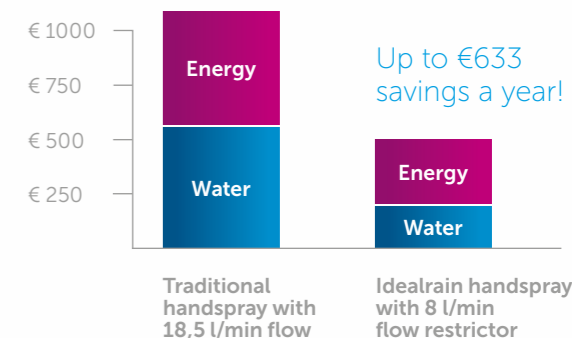

Good for you, good for the planet

Saving water and energy is an important consideration when choosing a new shower. Cutting your consumption of resources doesn't just help the planet; it also saves you money.