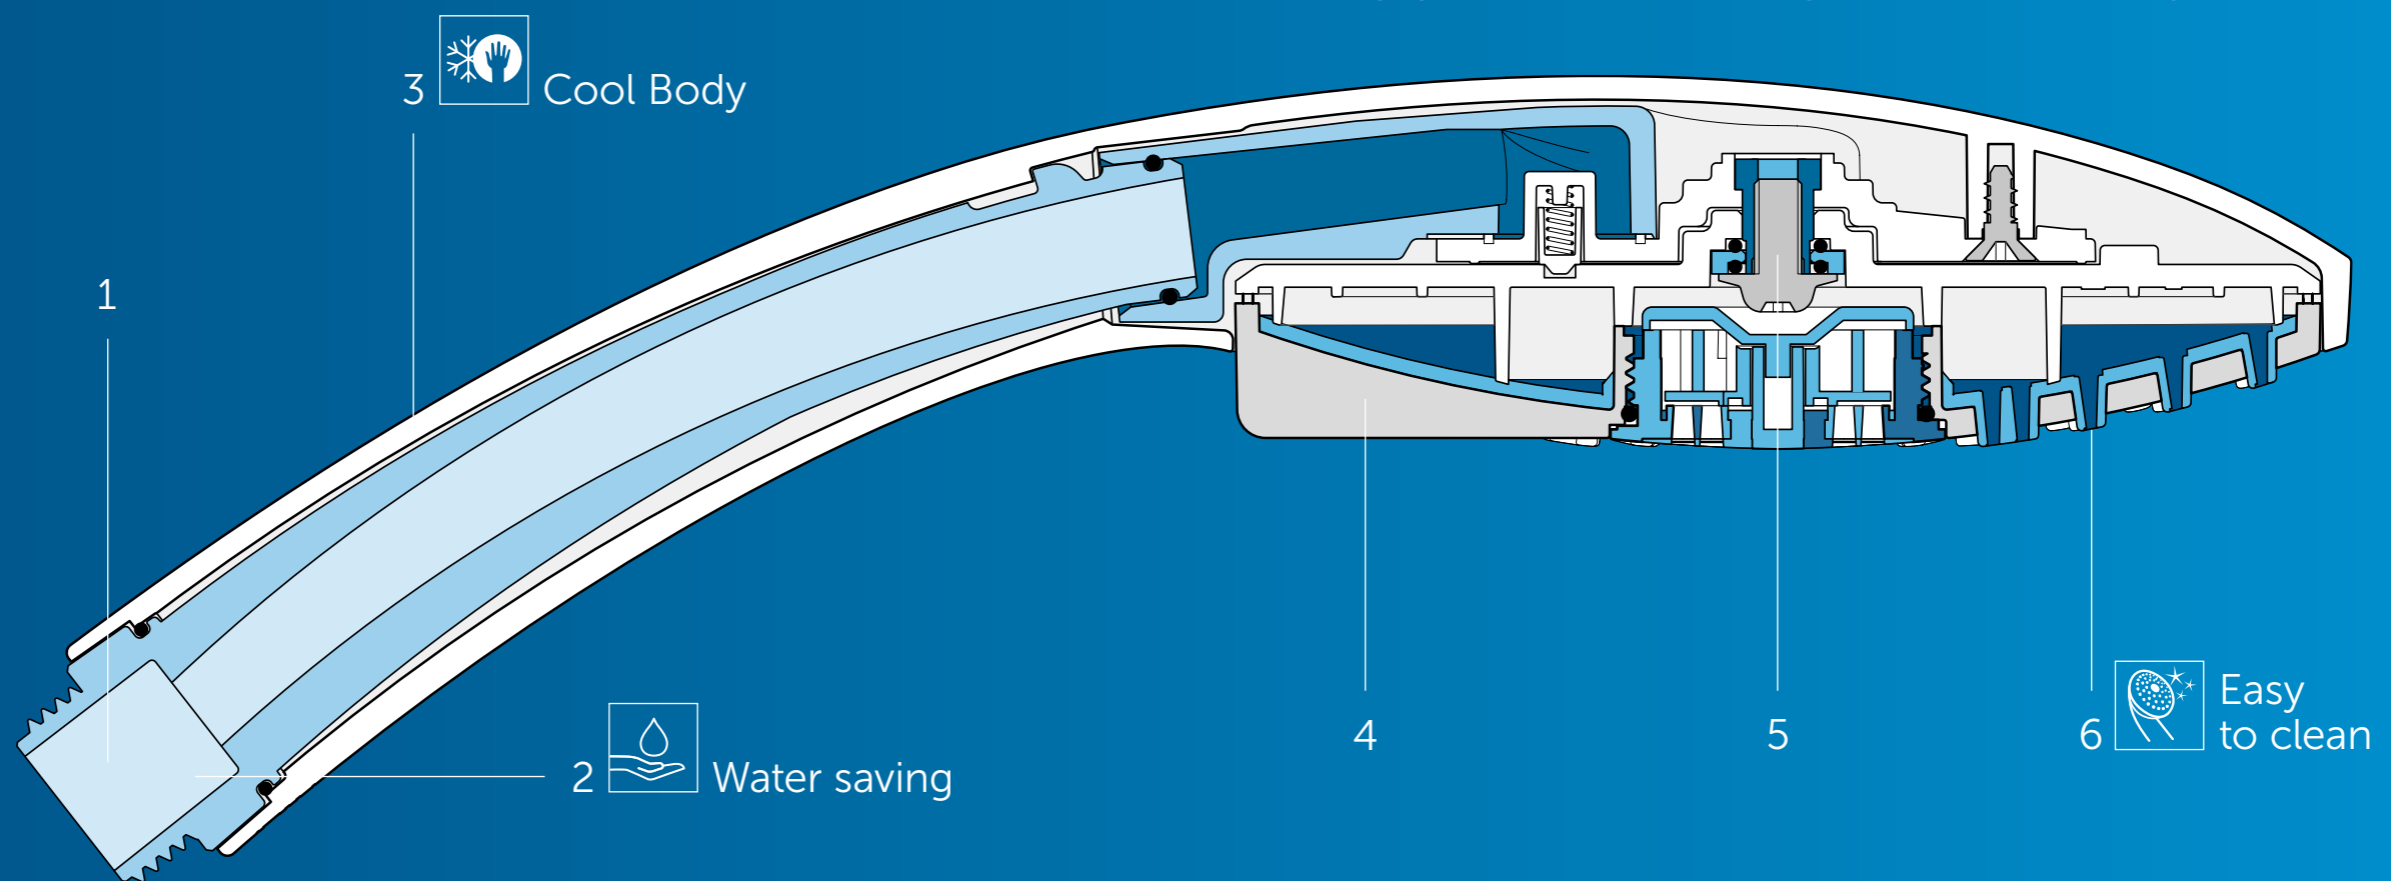

TECHNOLOGY YOU CAN TRUST

5 year
Guarantee

OUR 100 YEARS OF EXPERIENCE GIVES US COMPLETE CONFIDENCE IN THE QUALITY AND RELIABILITY OF ALL IDEAL STANDARD PRODUCTS. OUR SHOWERS HAVE LONG GUARANTEES FOR YOUR LASTING PEACE OF MIND. OUR SHOWER VALVES, FOR EXAMPLE, ARE GUARANTEED FOR FIVE YEARS.

Idealrain's designers had a simple brief: to make showering the most pleasant experience it can be. The result is a collection that provides the highest level of comfort, performance, safety and usability. From easy-to-clean surfaces and water-saving technologies to innovative touches you'll appreciate every time you take a shower.

1. Ultra strong connections
  Idealrain hand sprays have tried and tested connection resistance. So, on a fixed bracket, they can support weights of up to 20 kg.
2. Reduced water consumption
  Without loss of flow, our easy-to-fit flow restrictors cut water consumption from a typical 18.5 litres/min to just 8.1 litres/min.
3. Cool body technology
  This innovative technology prevents the handspray body from becoming hot; protecting all the family.
4. Three function spray pattern selector
  Change the spray setting with a single touch; from rain to fine rain, or massage.
5. High performance flow engine
  All Ideal rain hand sprays deliver optimal spray performance at high or low pressure, thanks to their advanced technology.
6. Easy cleaning, long lasting
  High quality silicone nozzles remain flexible for durability. Smooth surfaces, with no joins or overhangs, make cleaning easy.