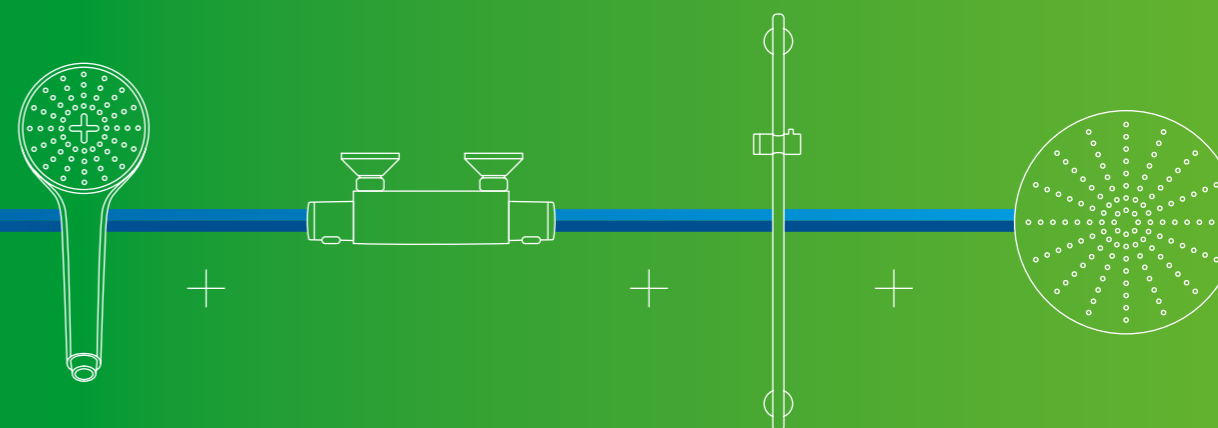

Maximise your enjoyment

Every aspect of the Idealrain collection has been created to make showering a true pleasure; from the large shower heads with edge-to-edge spray nozzles that envelope you in a warm, soaking downpour – to easy-to-use controls. High and low pressure compatibility helps maintain the right rate of water flow, wherever you are.

1. Ultra strong connections
Idealrain hand sprays have tried and tested connection resistance. So, on a fixed bracket, they can support weights of up to 20 kg.
2. Reduced water consumption
Without loss of flow, our easy-to-fit flow restrictors cut water consumption from a typical 18.5 litres/min to just 8.1 litres/min.
3. Cool body technology
This innovative technology prevents the handspray body from becoming hot; protecting all the family.
4. Three function spray pattern selector
Change the spray setting with a single touch; from rain to fine rain, or massage.
5. High performance flow engine
All Ideal rain hand sprays deliver optimal spray performance at high or low pressure, thanks to their advanced technology.
6. Easy cleaning, long lasting
High quality silicone nozzles remain flexible for durability. Smooth surfaces, with no joins or overhangs, make cleaning easy.

↙ Idealrain shower combination with Ceratherm 50 exposed shower thermostat

PRODUCT OPTIONS

IDEALRAIN CLASSIC

THE CLASSICALLY ELEGANT CHOICE

All Idealrain Classic attachments and fittings are designed to work with each other – and with items from other collections. So you can plan your shower precisely. Choosing a single piece or a whole system. Matching handsprays and thermostats, sliding bars and head showers, to fit your space, budget, style.