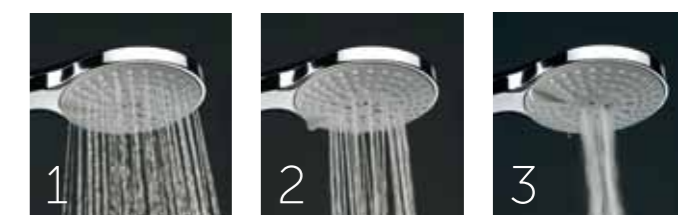

1 Rain: relaxing downpour

2 Fine Rain: intense deluge

3 Massage: stimulating stream